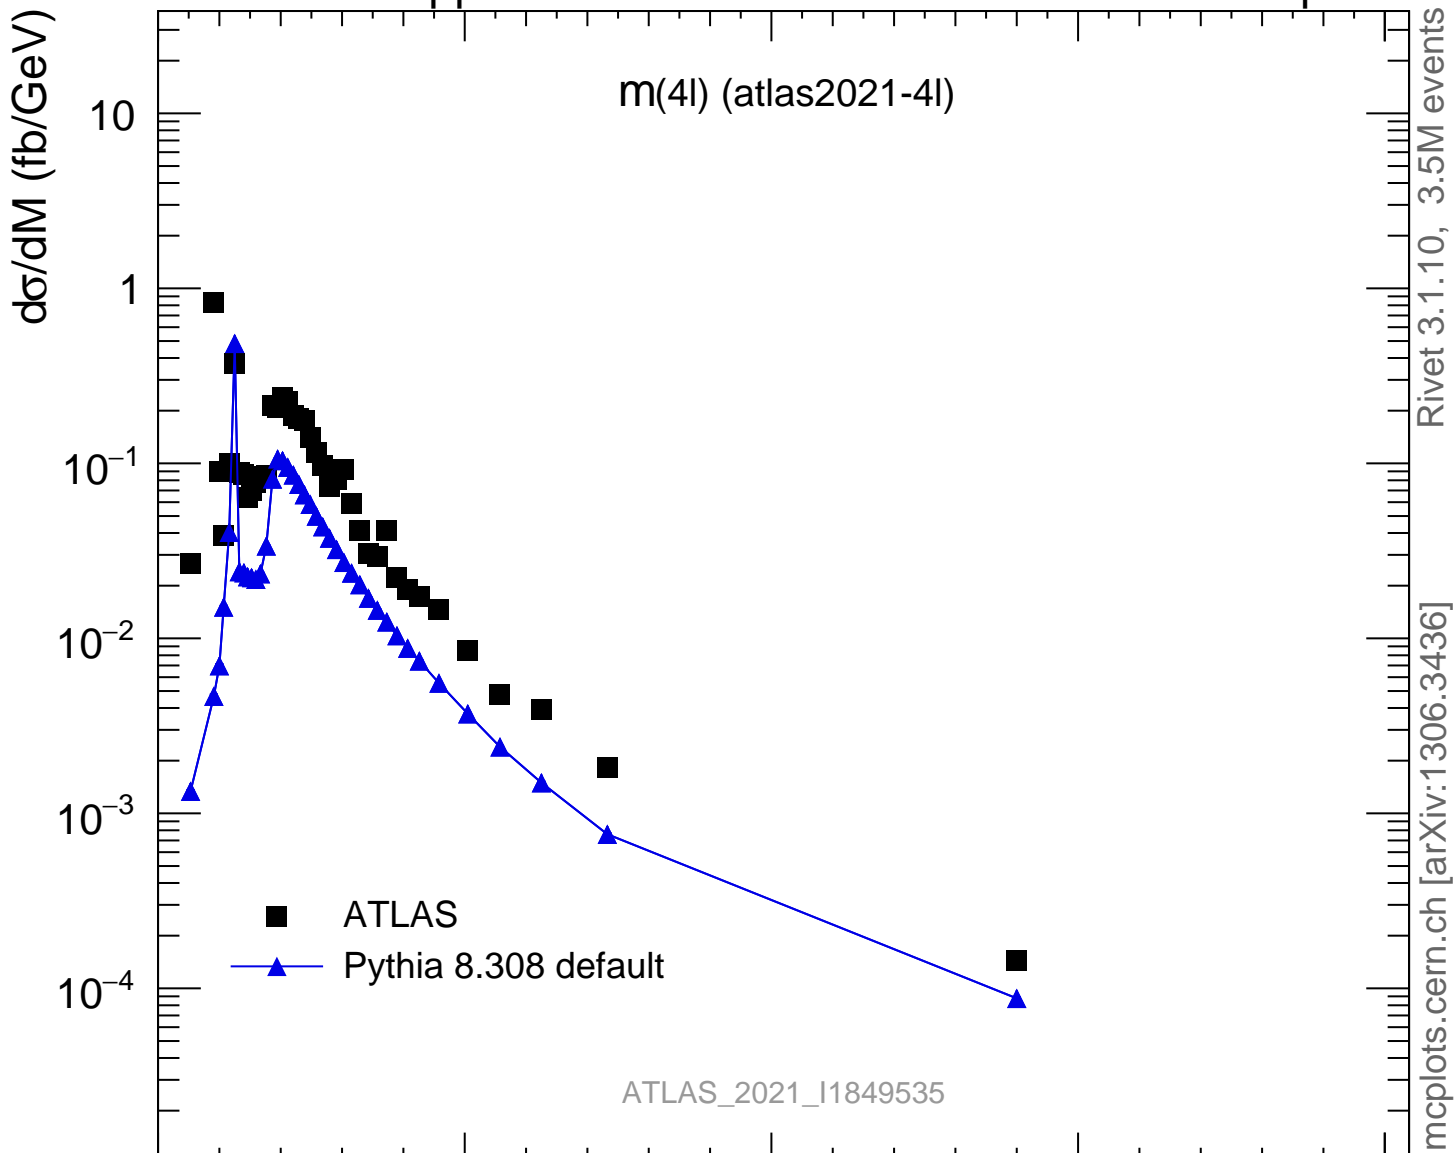

13000 GeV pp

4-lepton

Rivet 3.1.10, 3.5M events  
mcplots.cern.ch [arXiv:1306.3436]

ATLAS\_2021\_I1849535