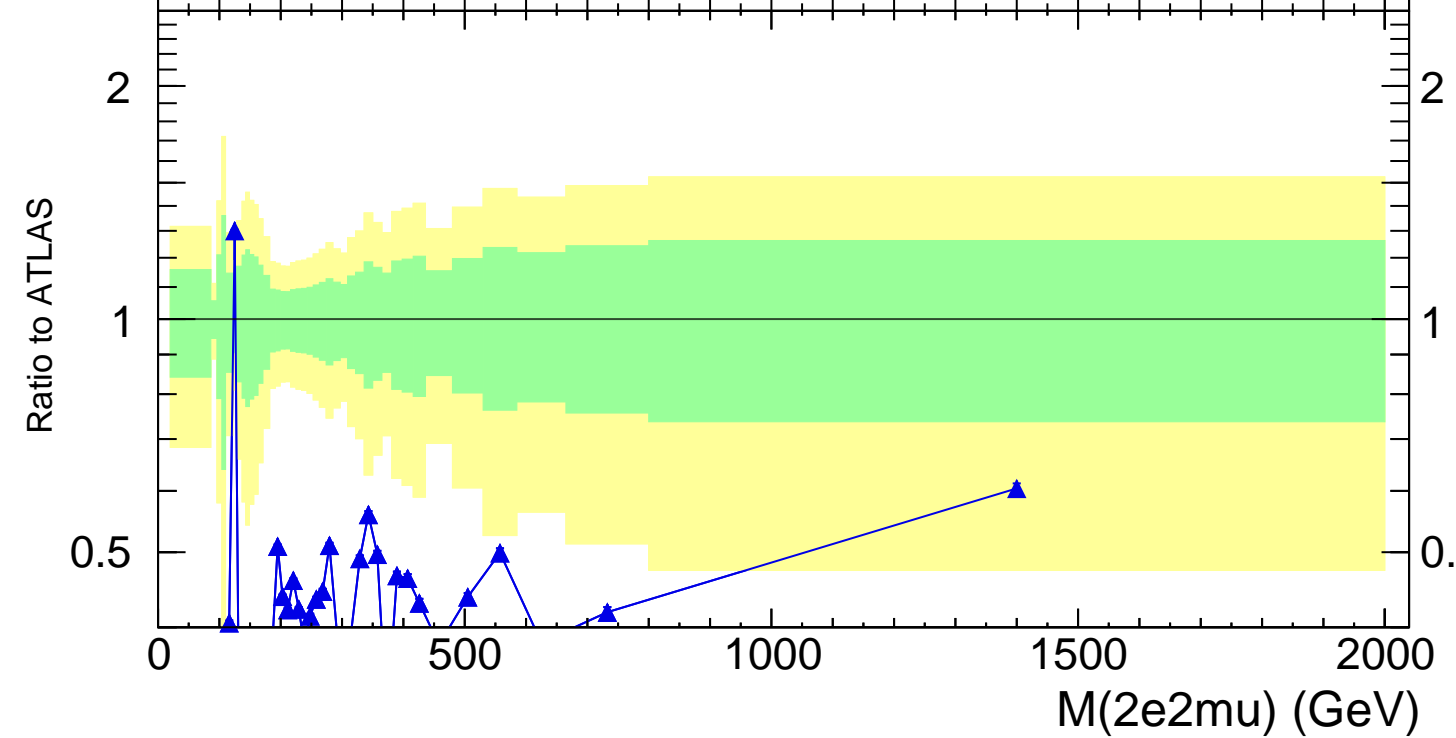

13000 GeV pp

4-lepton

Rivet 3.1.10, 3.5M events  
mcplots.cern.ch [arXiv:1306.3436]

ATLAS\_2021\_I1849535