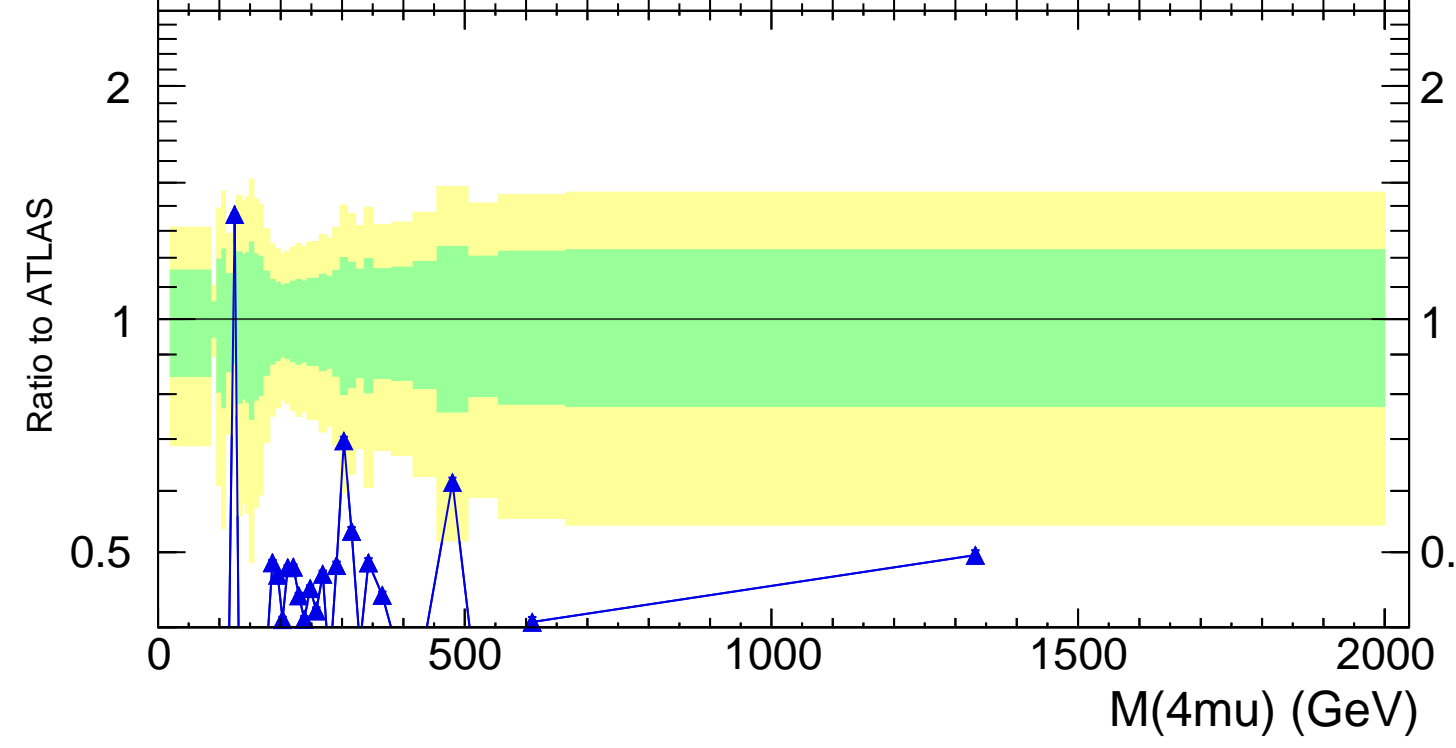

13000 GeV pp

4-lepton

Rivet 3.1.10, 3.5M events
mcplots.cern.ch [arXiv:1306.3436]