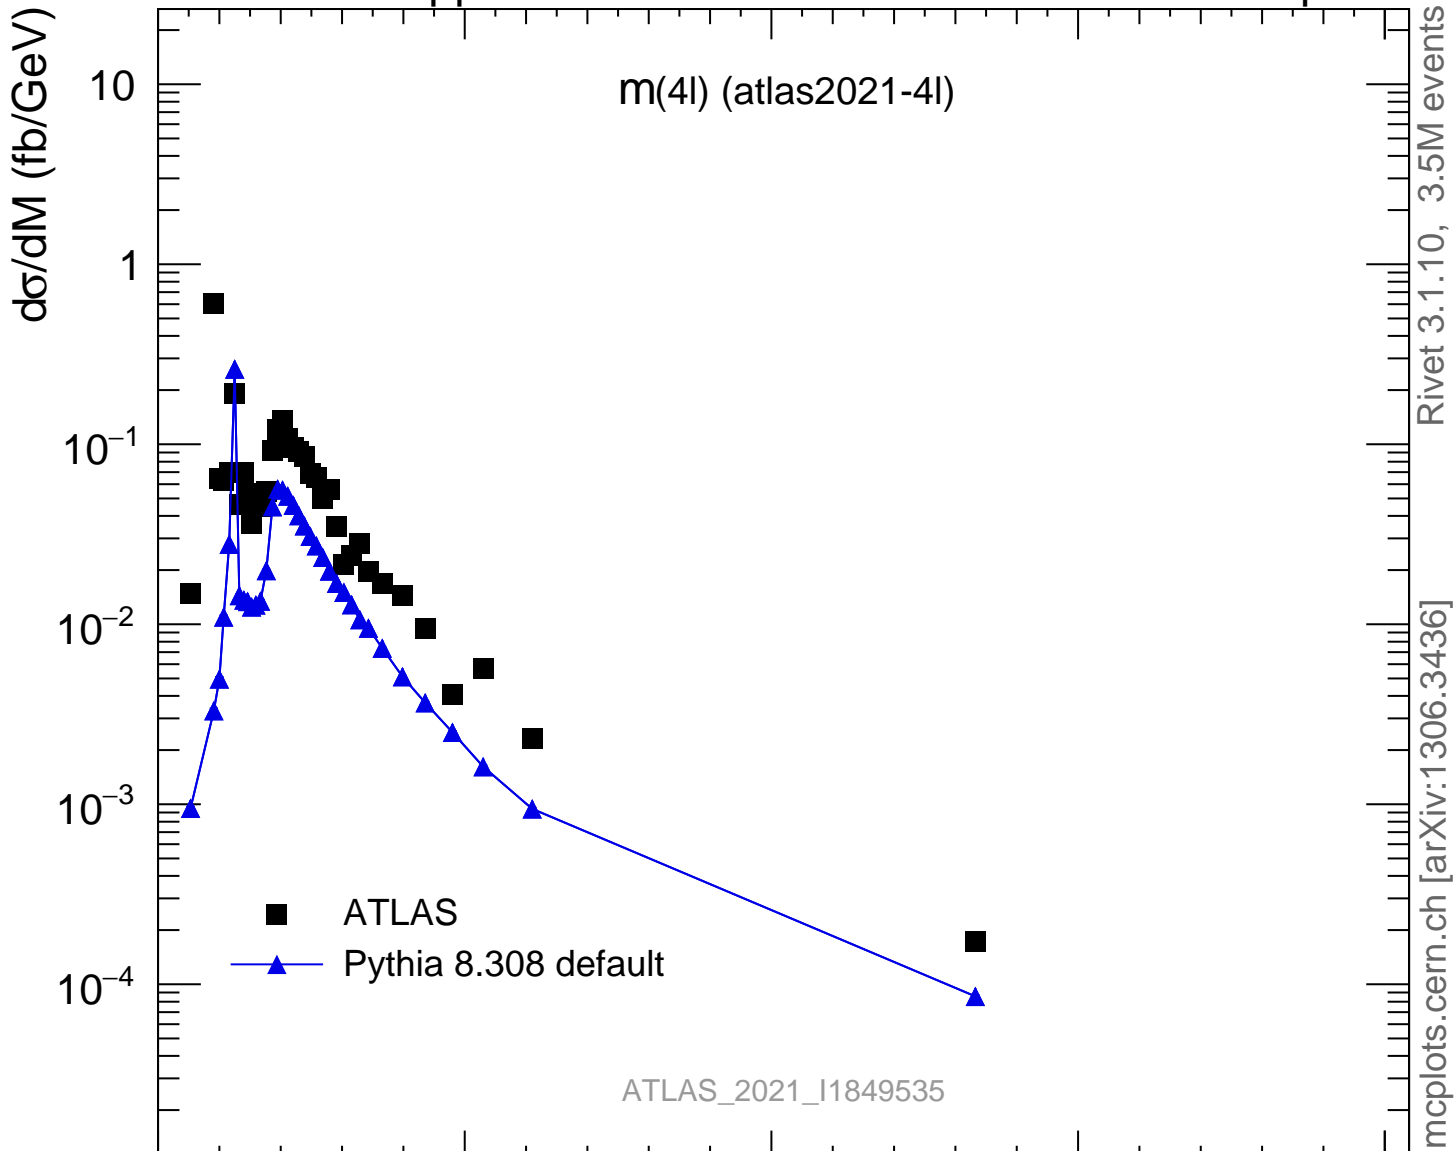

13000 GeV pp

4-lepton

Rivet 3.1.10, 3.5M events
mcplots.cern.ch [arXiv:1306.3436]