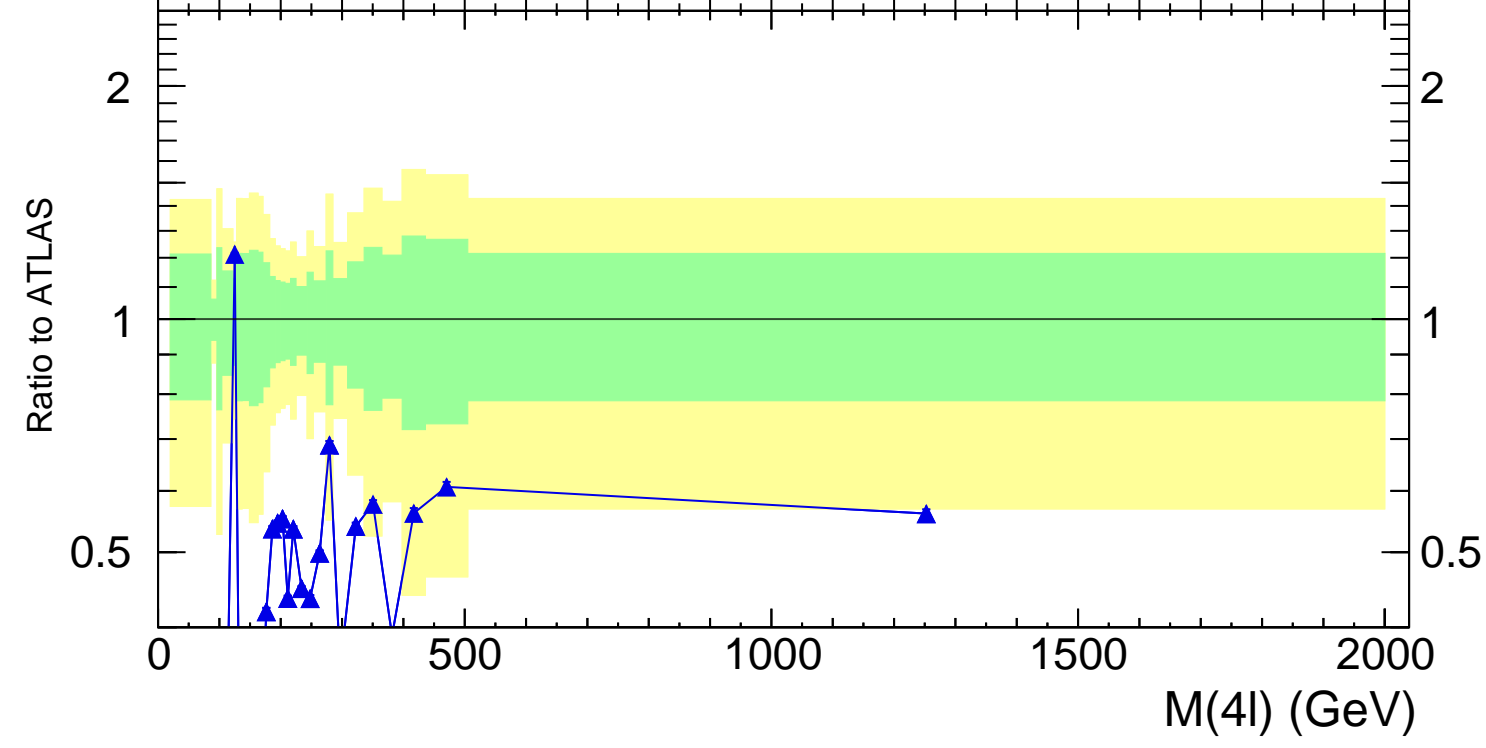

13000 GeV pp

4-lepton

Rivet 3.1.10, 3M events  
mcplots.cern.ch [arXiv:1306.3436]