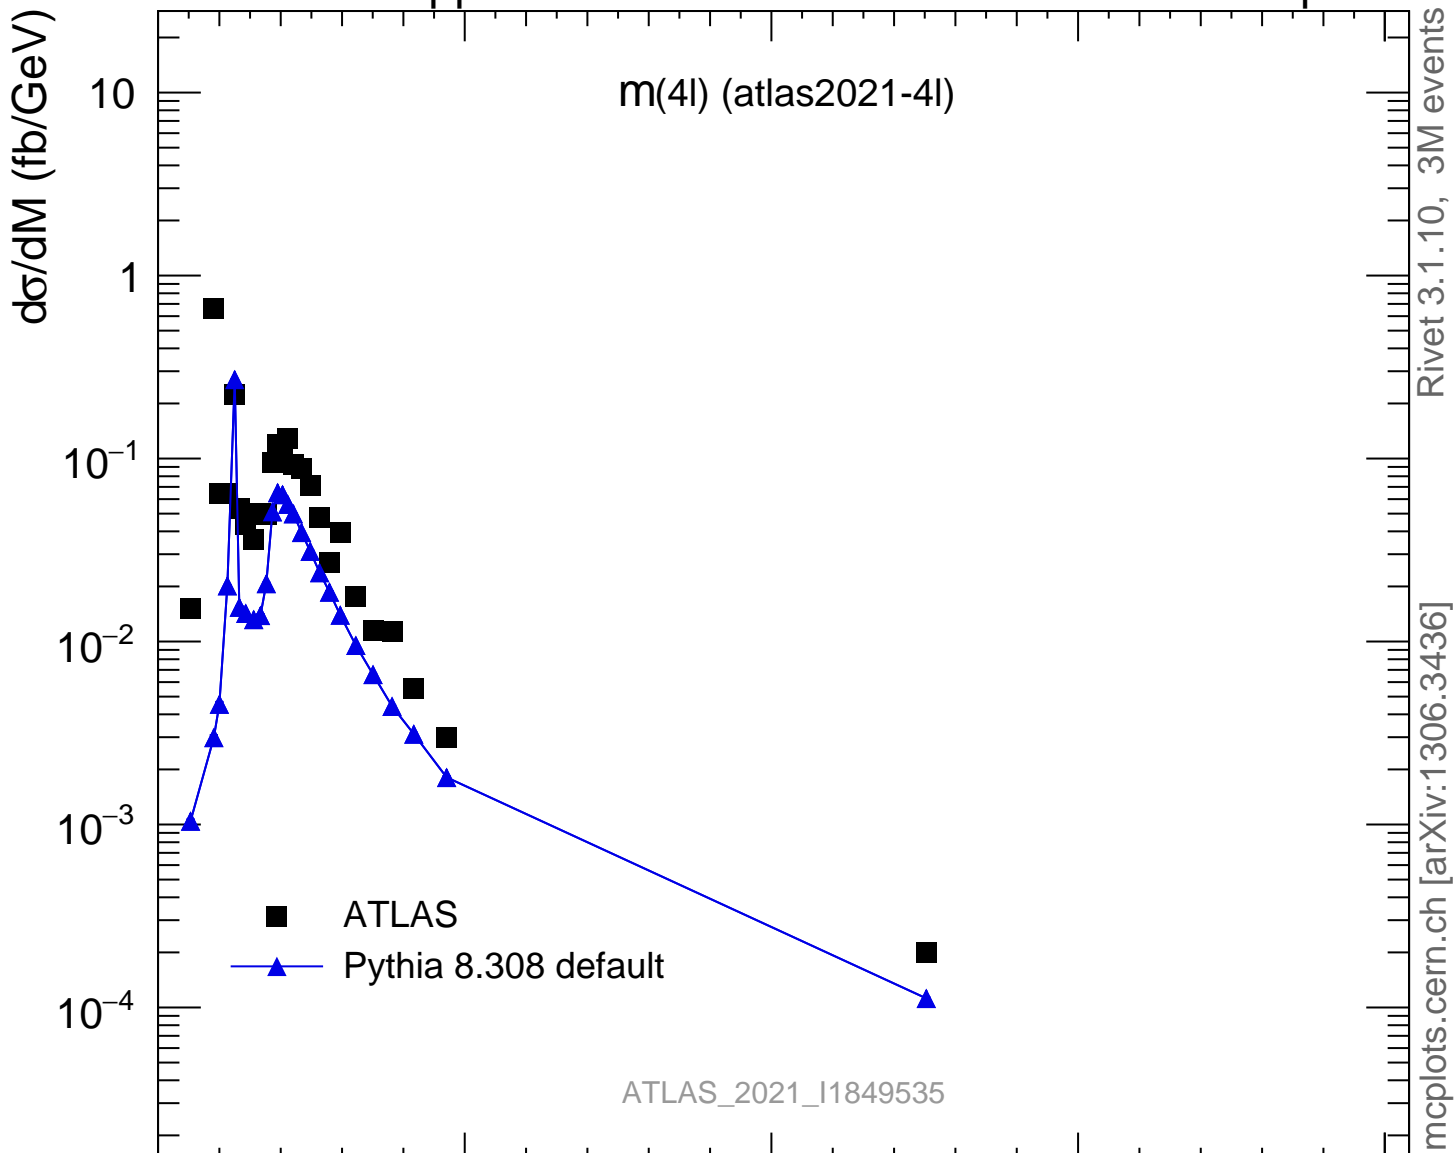

13000 GeV pp

4-lepton

Rivet 3.1.10, 3M events  
mcplots.cern.ch [arXiv:1306.3436]