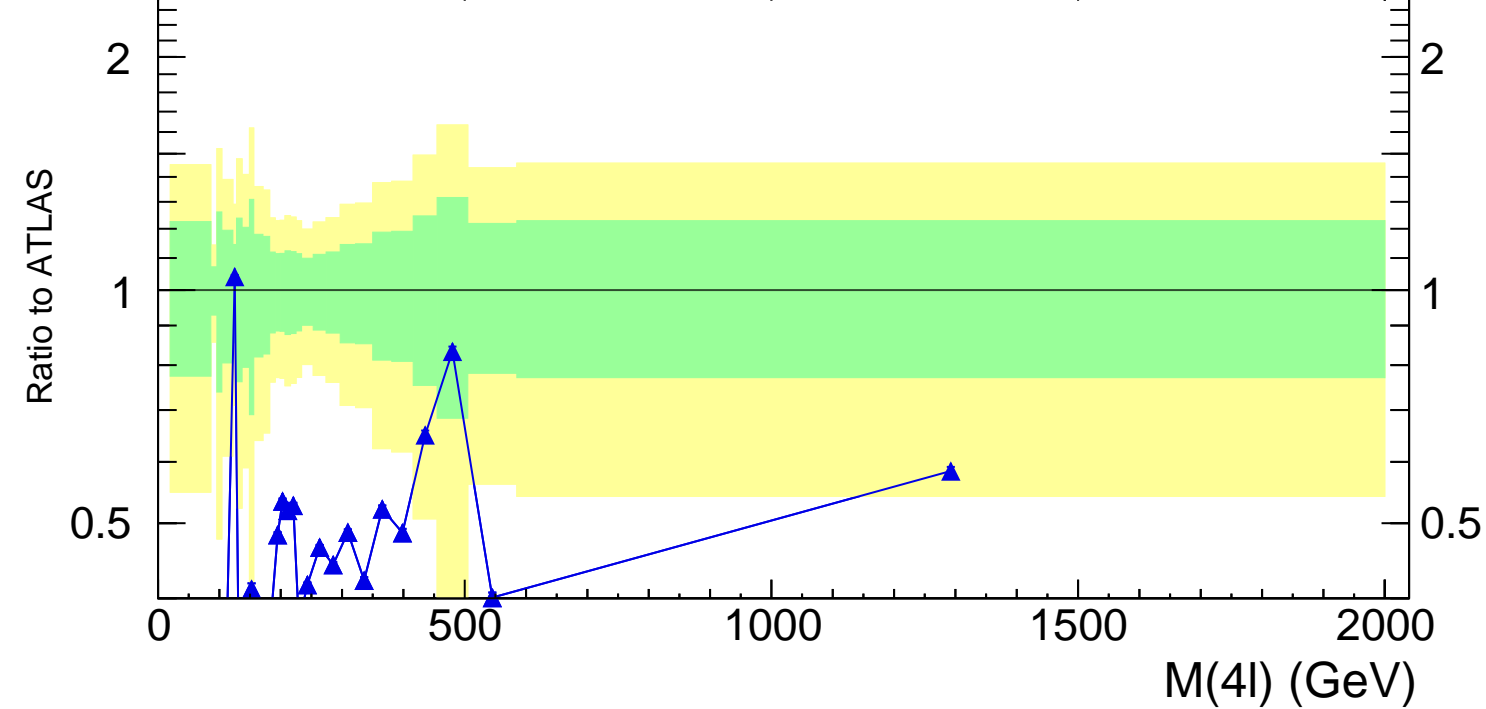

13000 GeV pp

4-lepton

Rivet 3.1.10, 3M events
mcplots.cern.ch [arXiv:1306.3436]