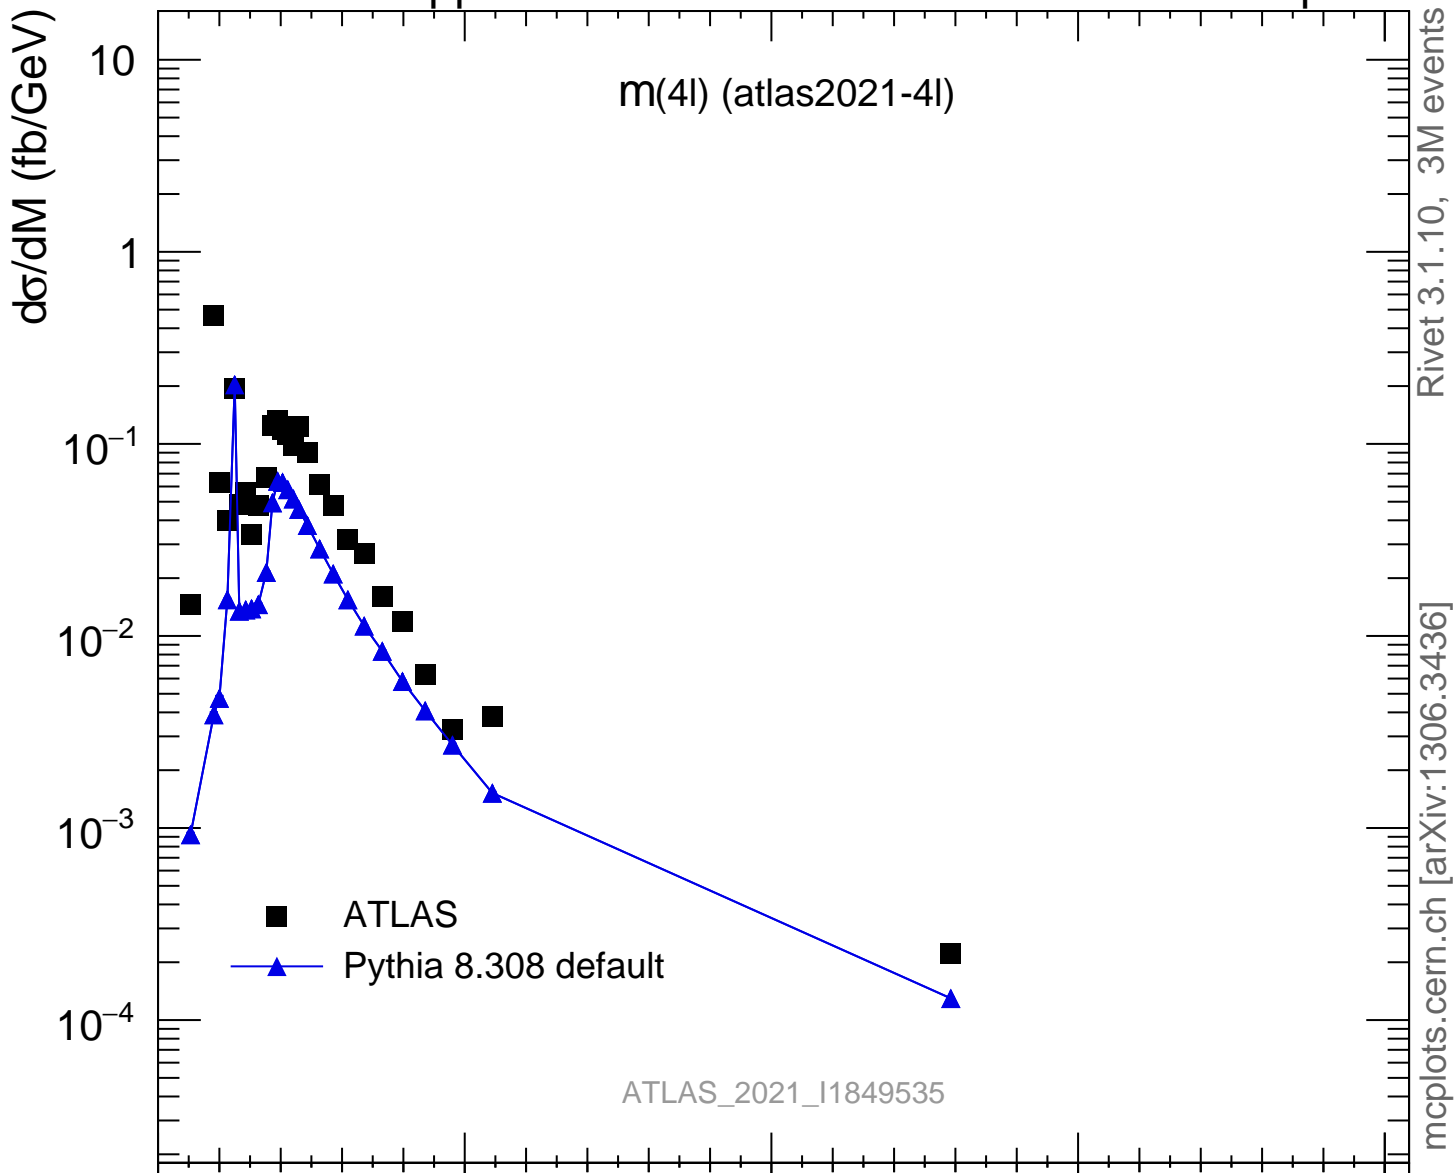

13000 GeV pp

4-lepton

Rivet 3.1.10, 3M events
mcplots.cern.ch [arXiv:1306.3436]