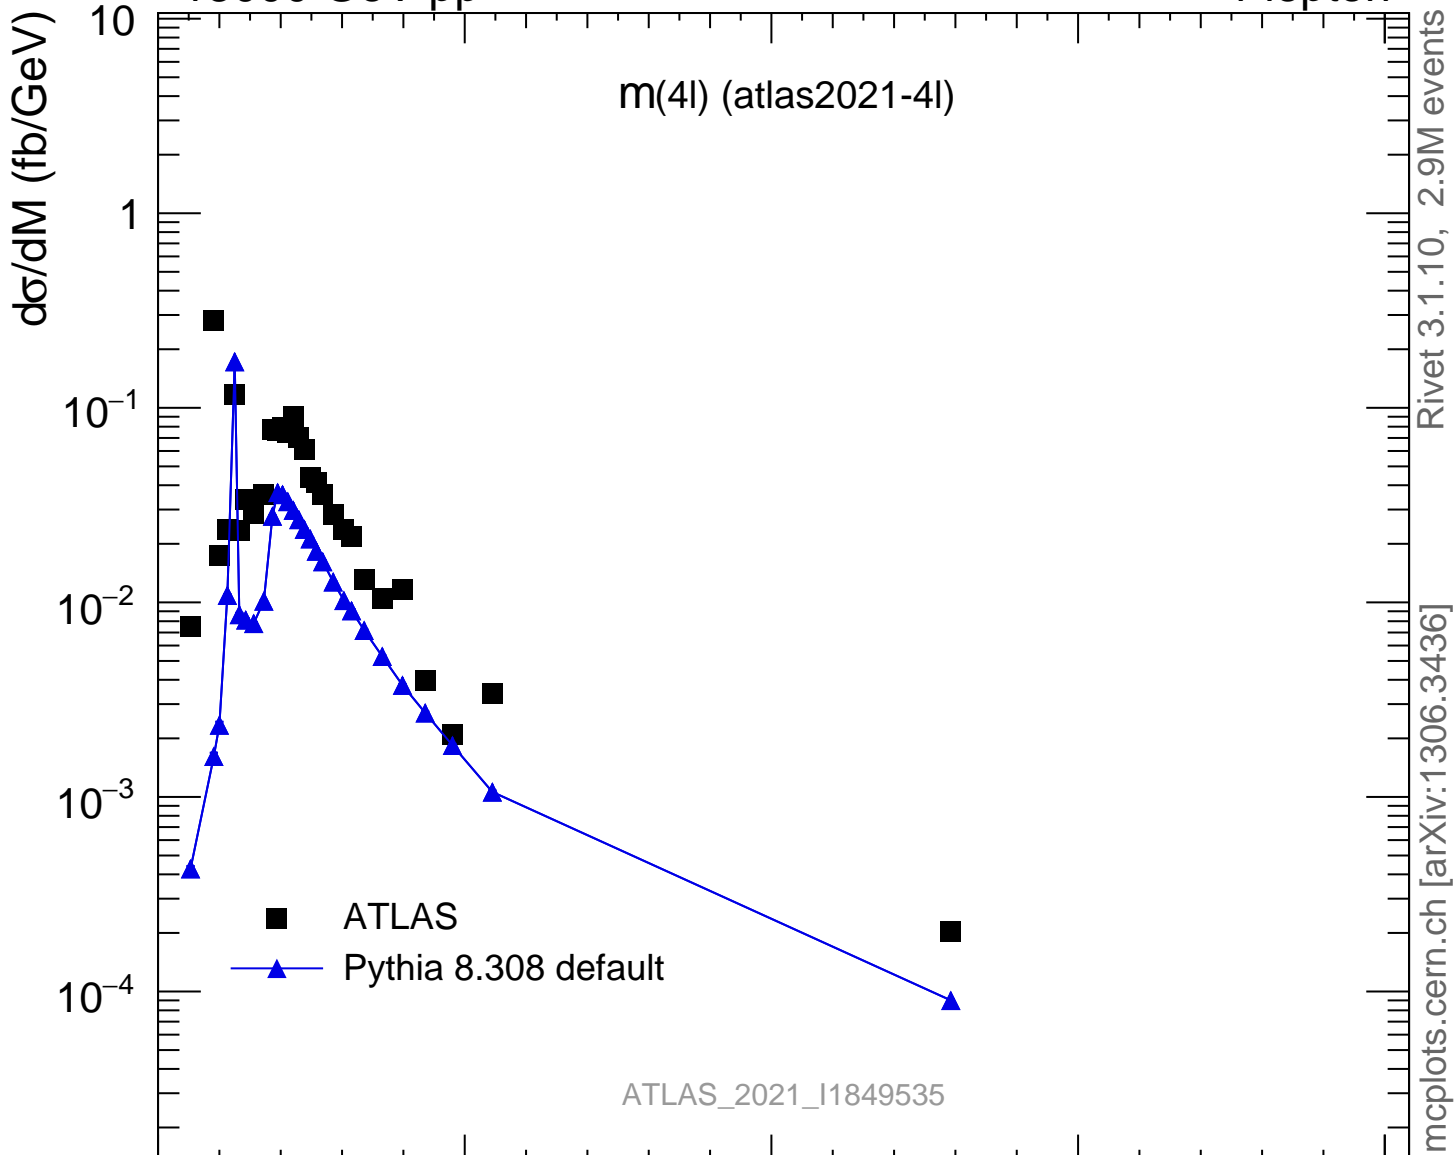

13000 GeV pp

4-lepton

Rivet 3.1.10, 2.9M events
mcplots.cern.ch [arXiv:1306.3436]