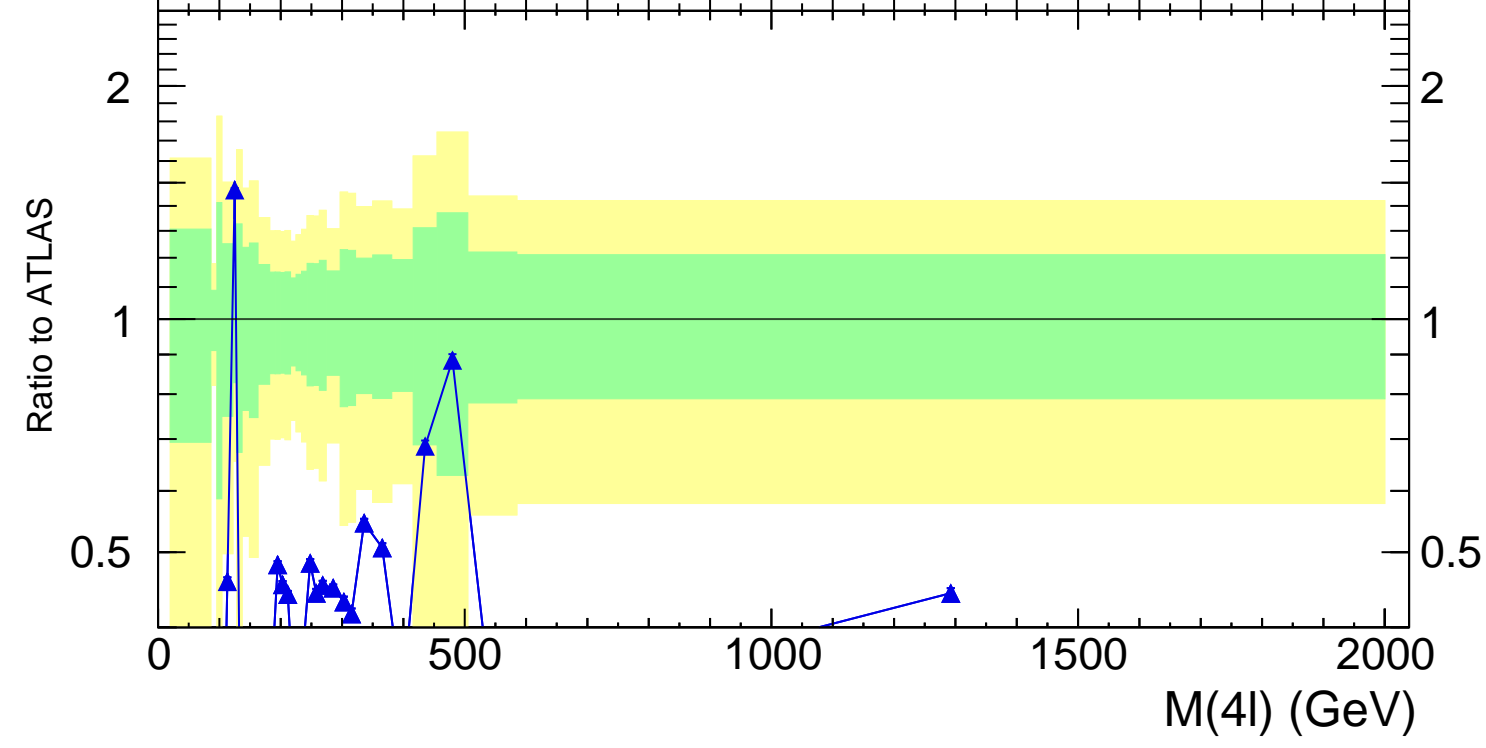

13000 GeV pp

4-lepton

Rivet 3.1.10, 2.9M events
mcplots.cern.ch [arXiv:1306.3436]