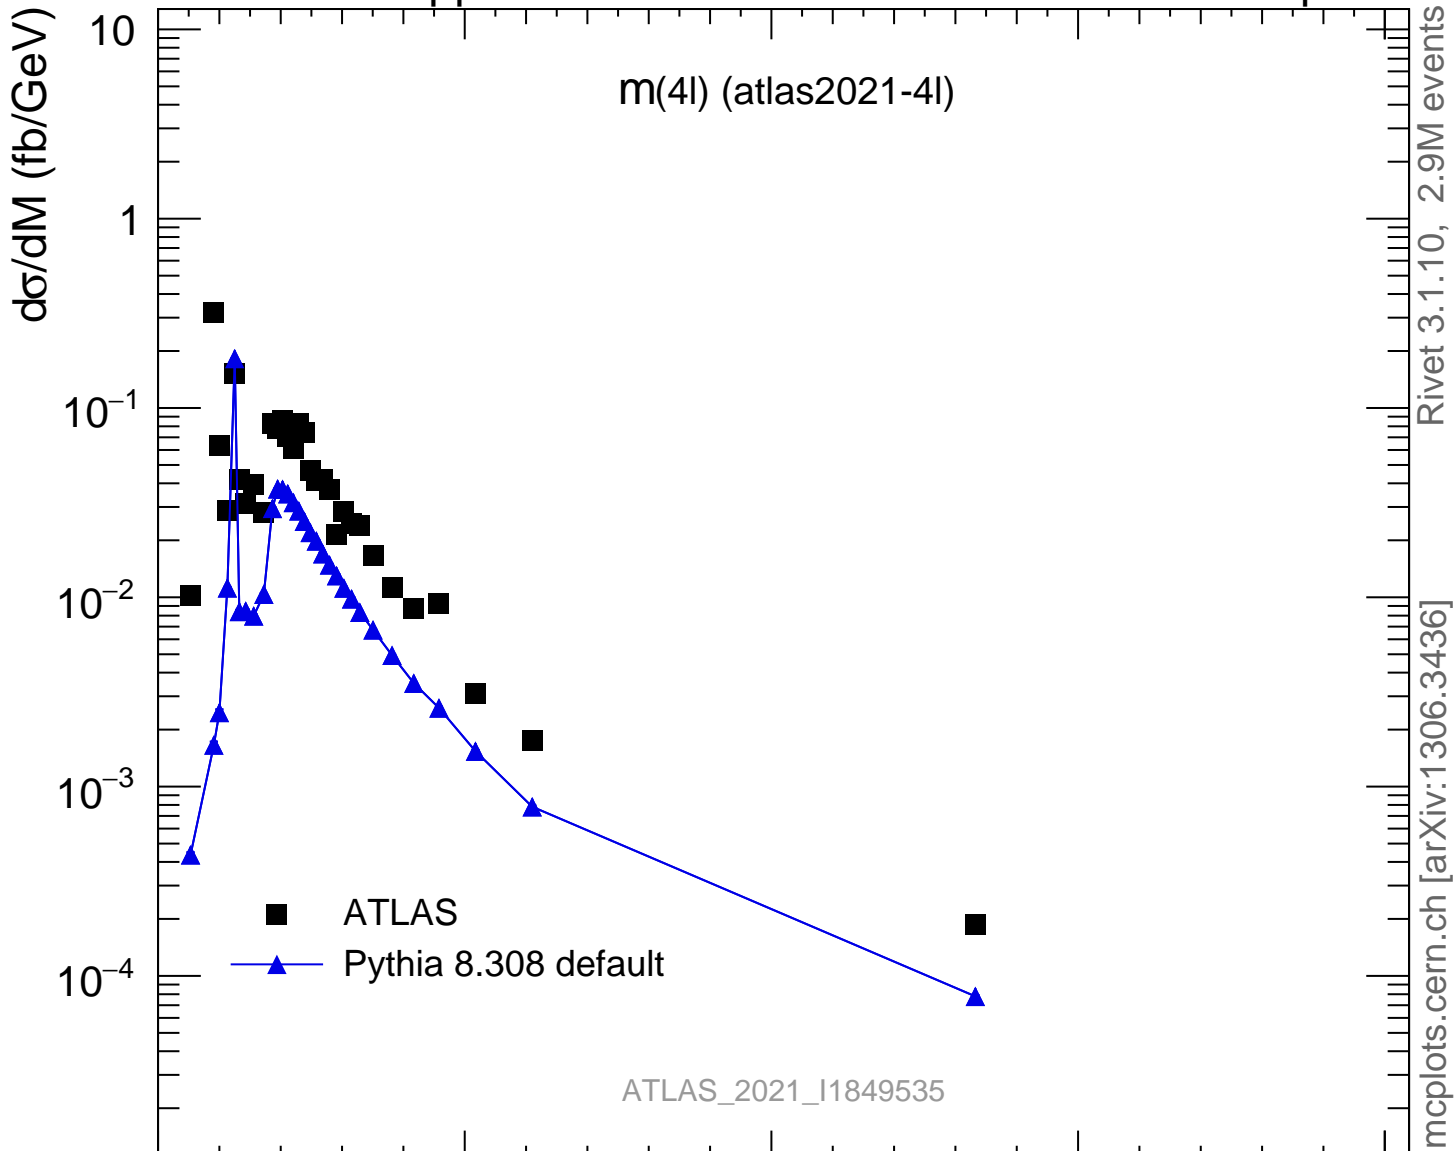

13000 GeV pp

4-lepton

Rivet 3.1.10, 2.9M events  
mcplots.cern.ch [arXiv:1306.3436]