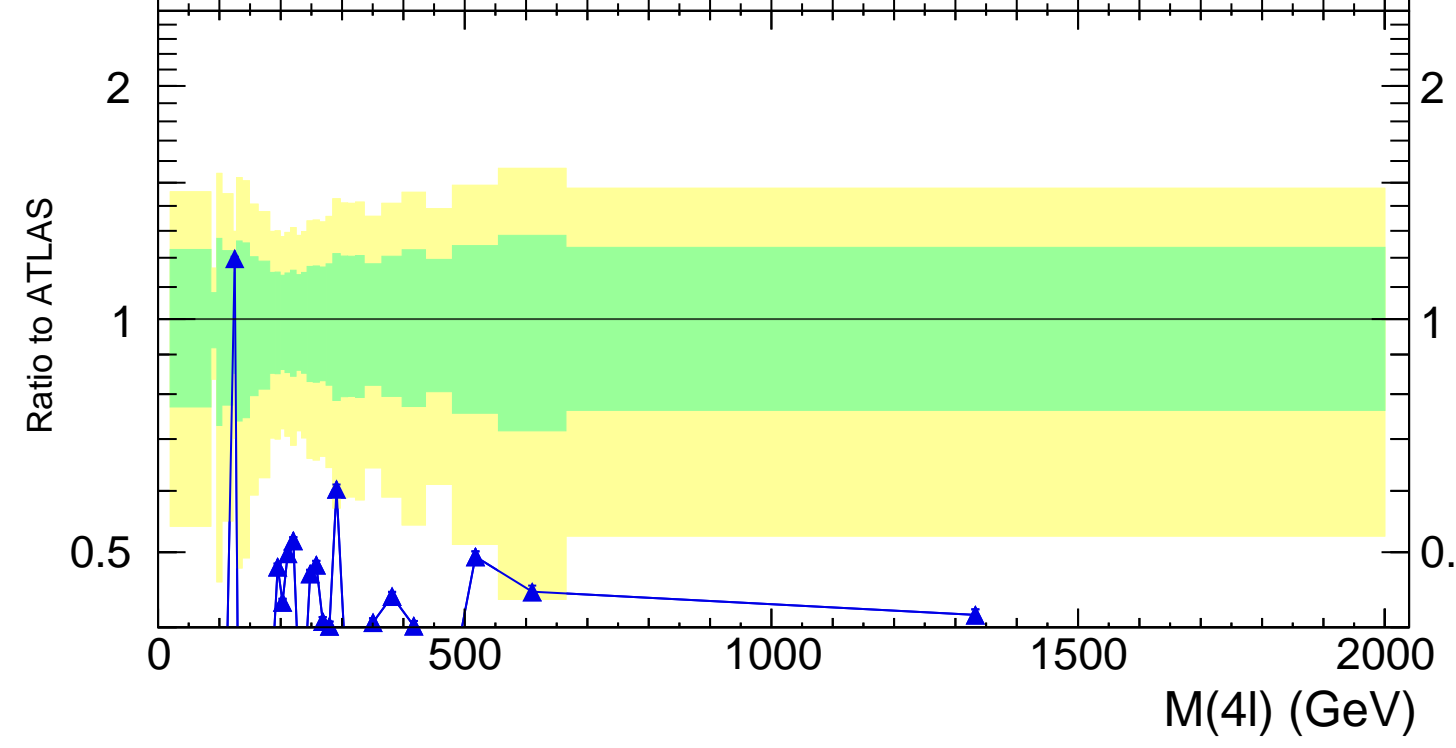

13000 GeV pp

4-lepton

Rivet 3.1.10, 2.9M events  
mcplots.cern.ch [arXiv:1306.3436]