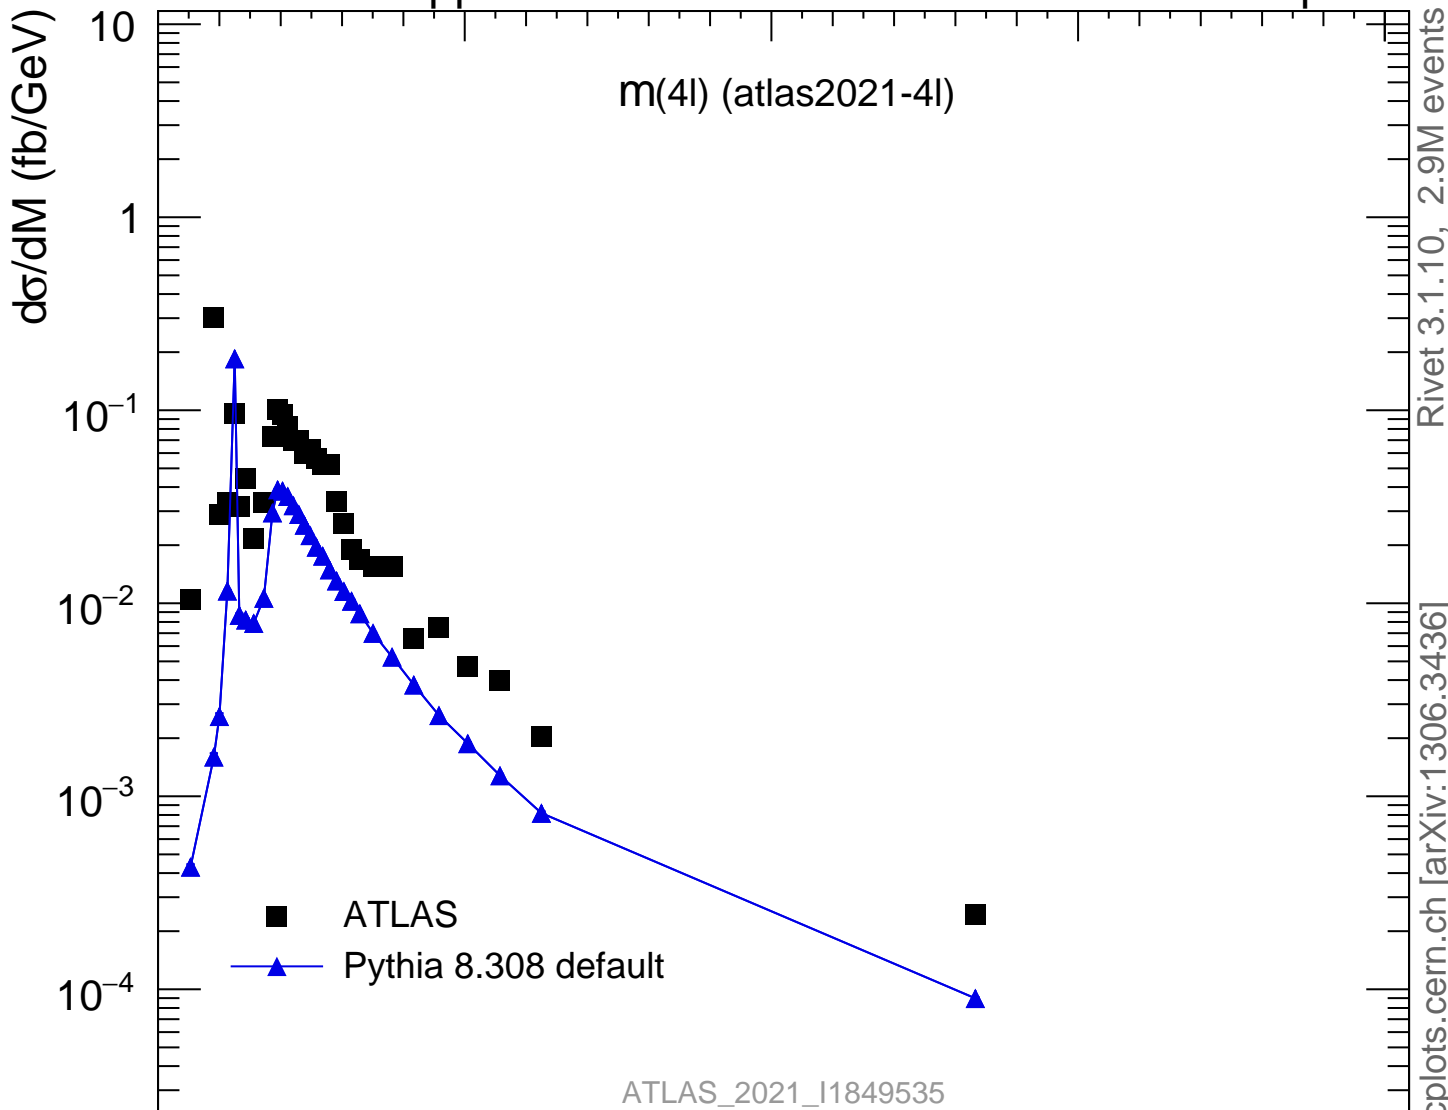

13000 GeV pp

4-lepton

Rivet 3.1.10, 2.9M events

mcplots.cern.ch [arXiv:1306.3436]