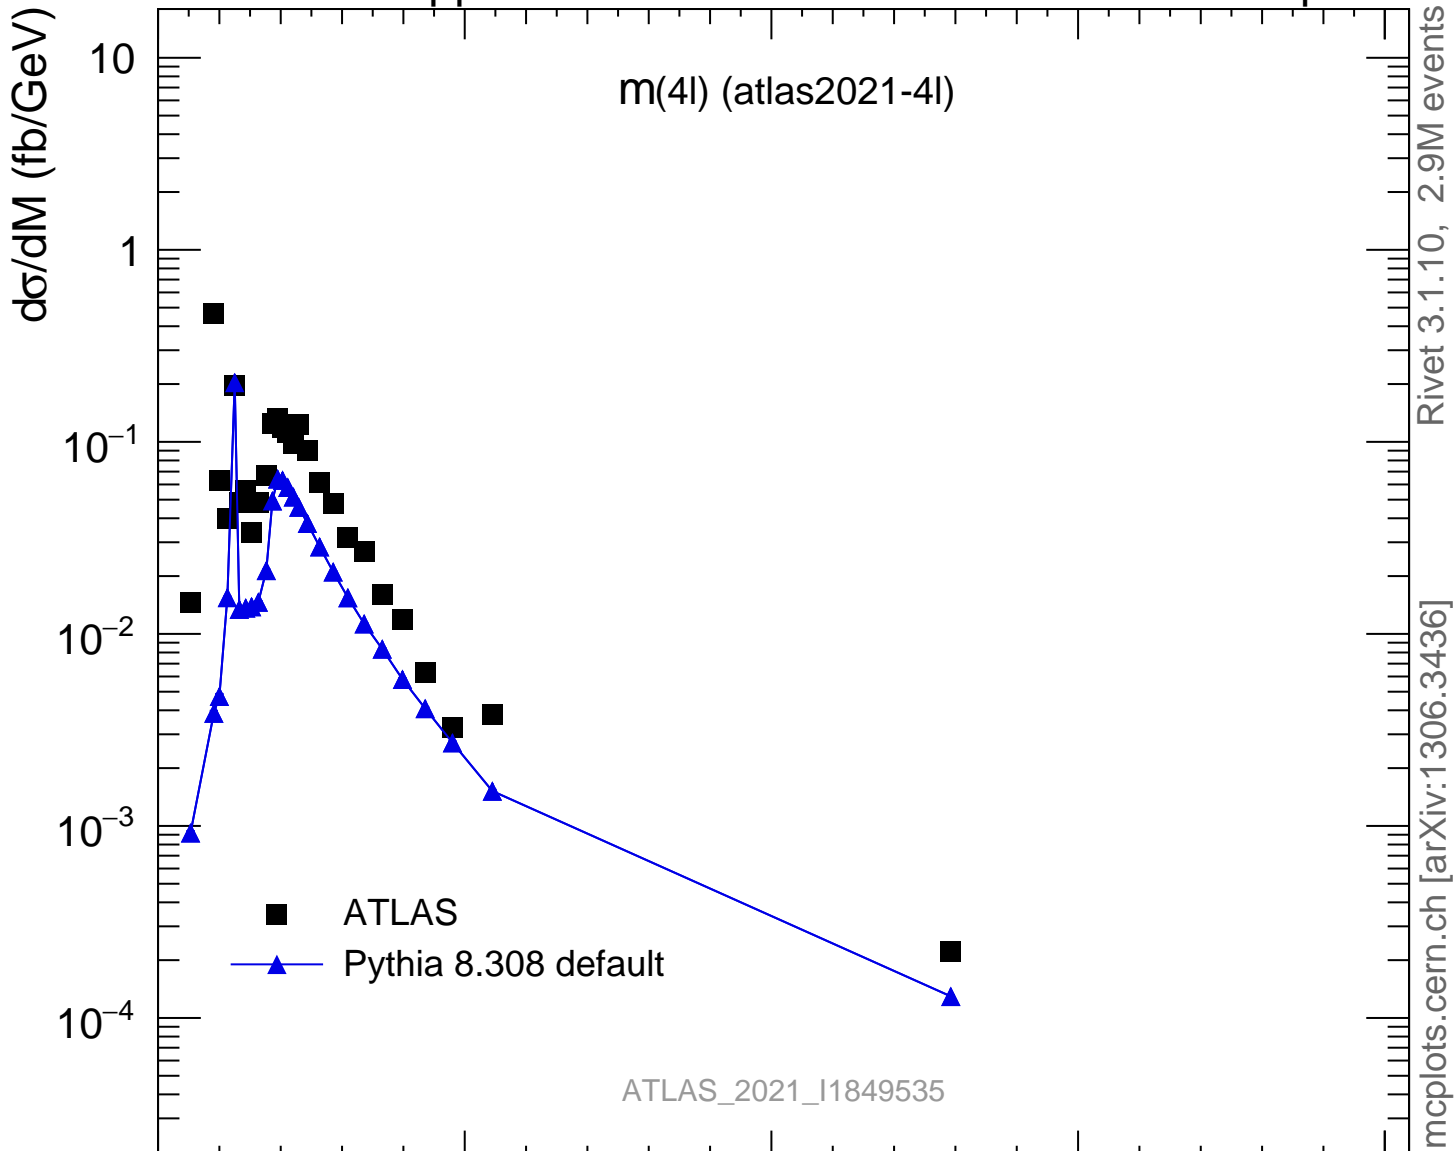

13000 GeV pp

4-lepton

Rivet 3.1.10, 2.9M events  
mcplots.cern.ch [arXiv:1306.3436]