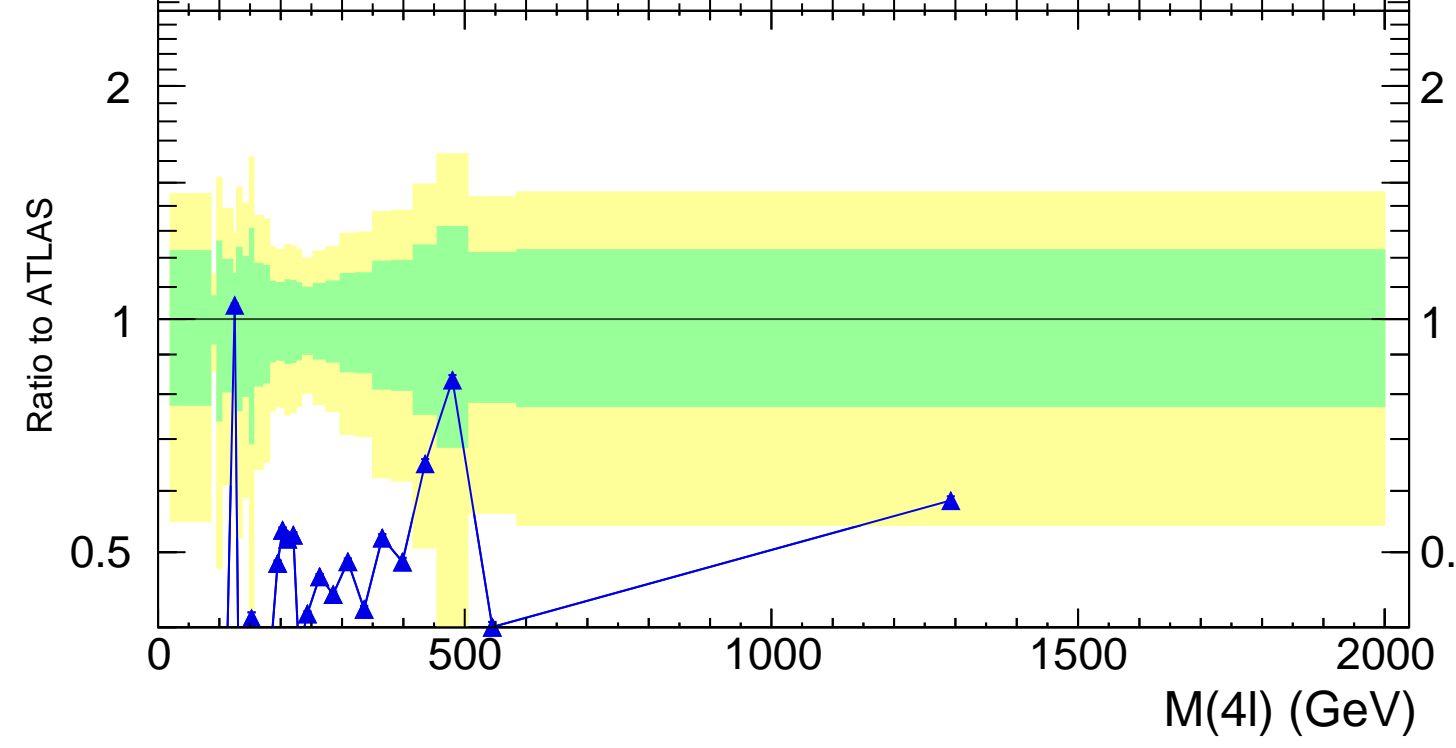

13000 GeV pp

4-lepton

Rivet 3.1.10, 2.9M events  
mcplots.cern.ch [arXiv:1306.3436]