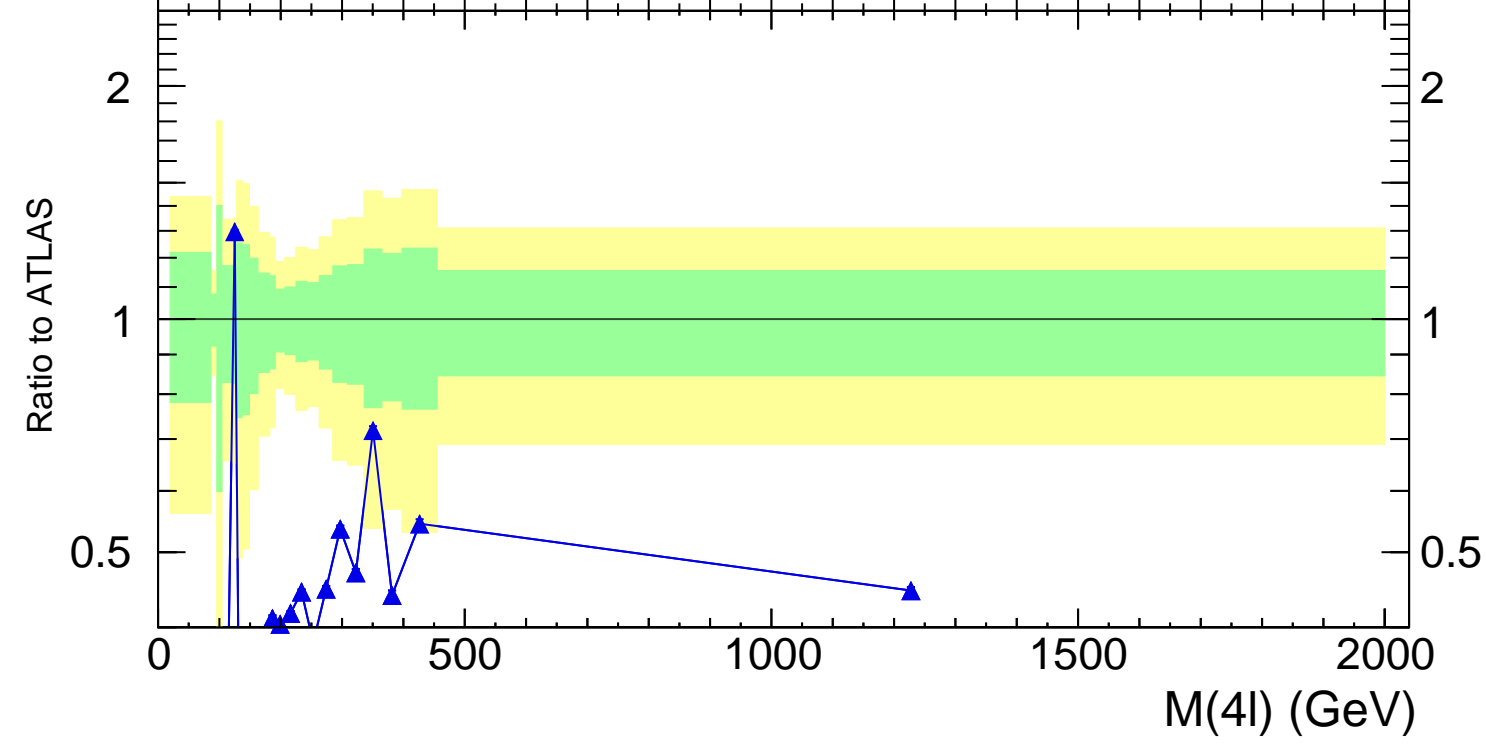

13000 GeV pp

4-lepton

Rivet 3.1.10, 2.9M events