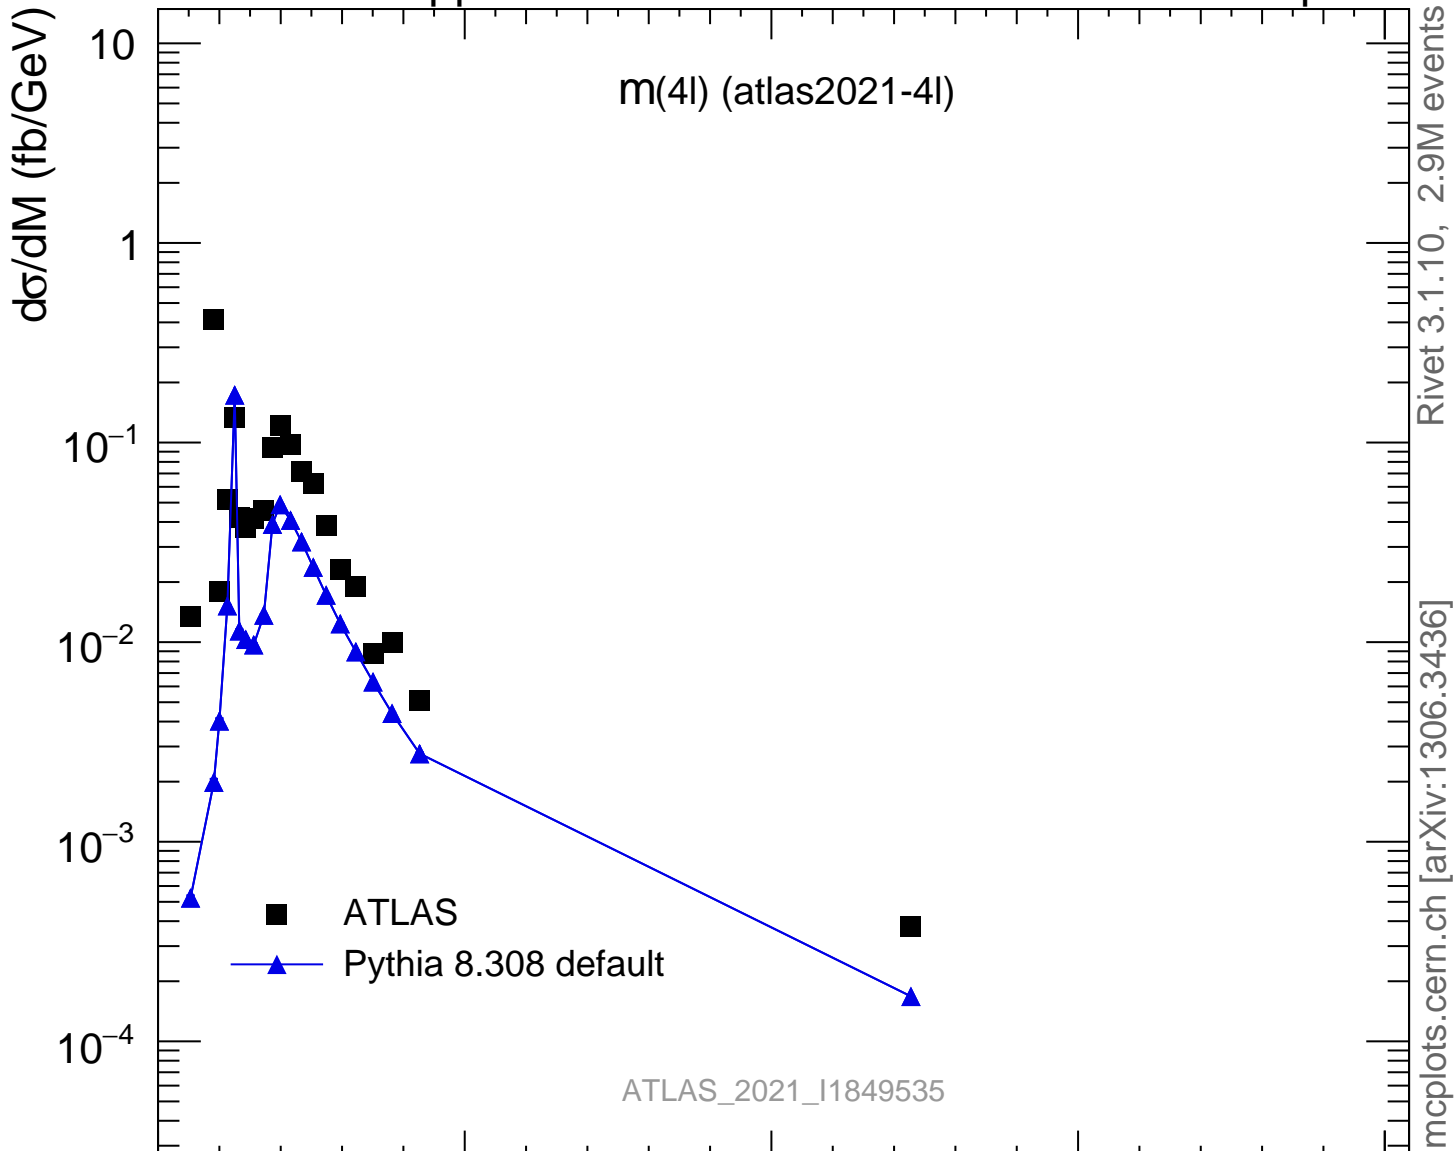

13000 GeV pp

4-lepton

Rivet 3.1.10, 2.9M events