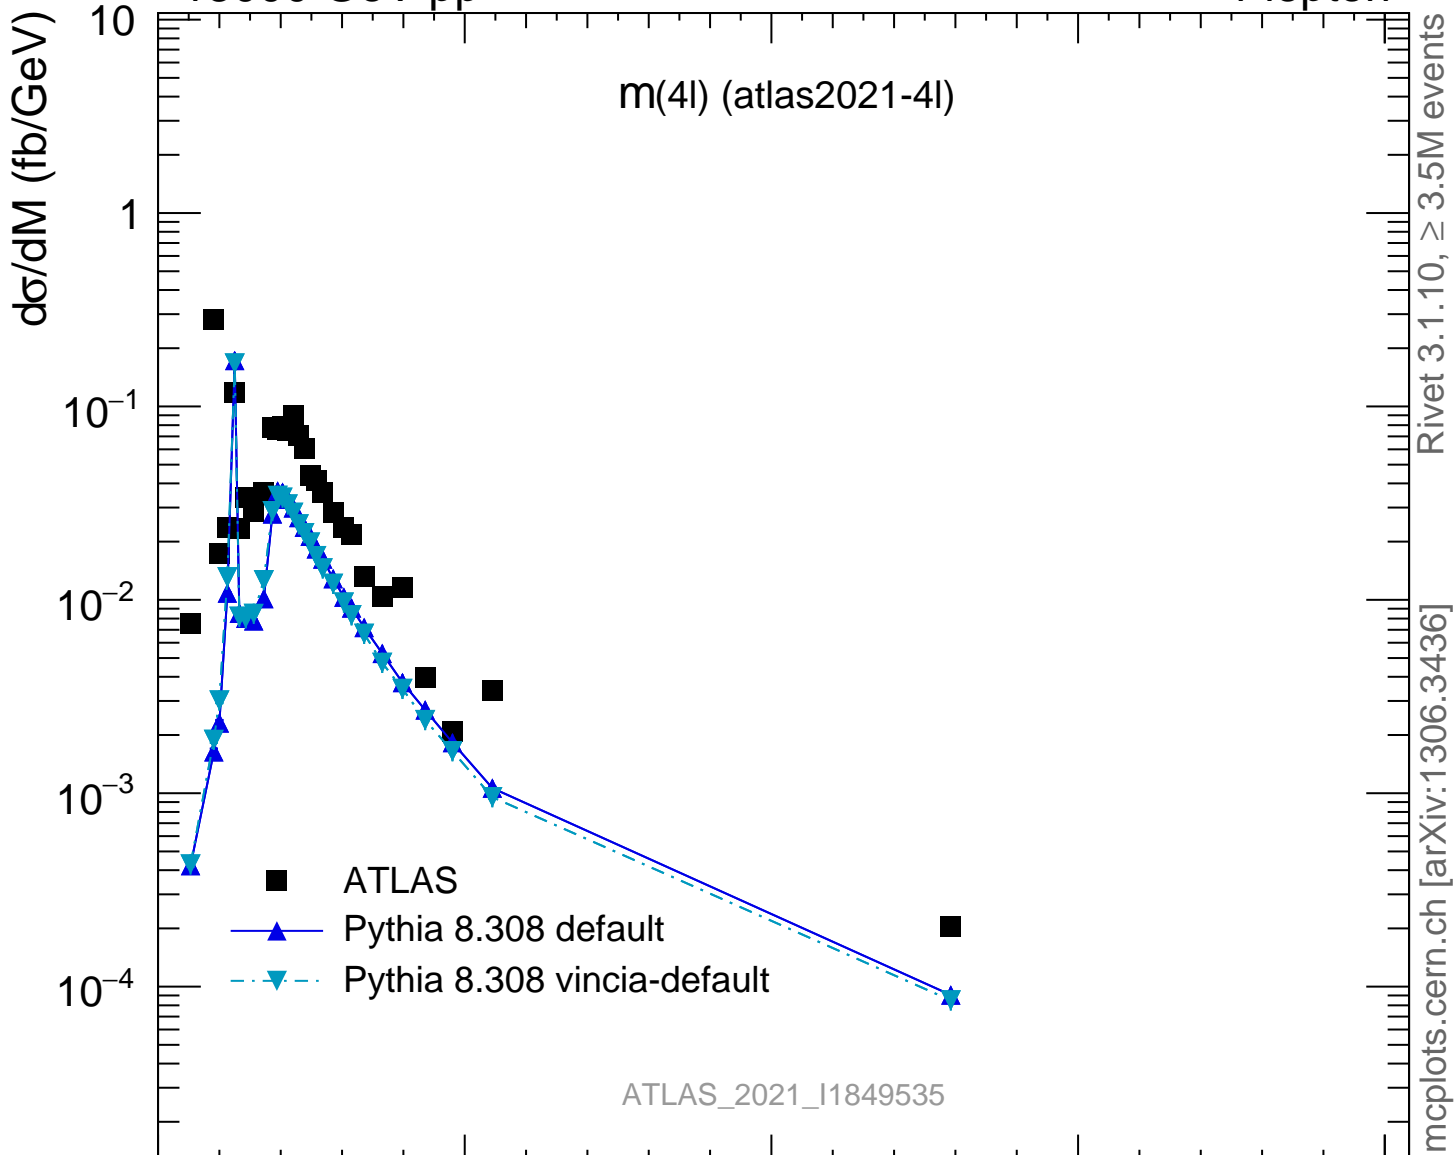

13000 GeV pp

4-lepton

Rivet 3.1.10, ≥ 3.5M events  
mcplots.cern.ch [arXiv:1306.3436]