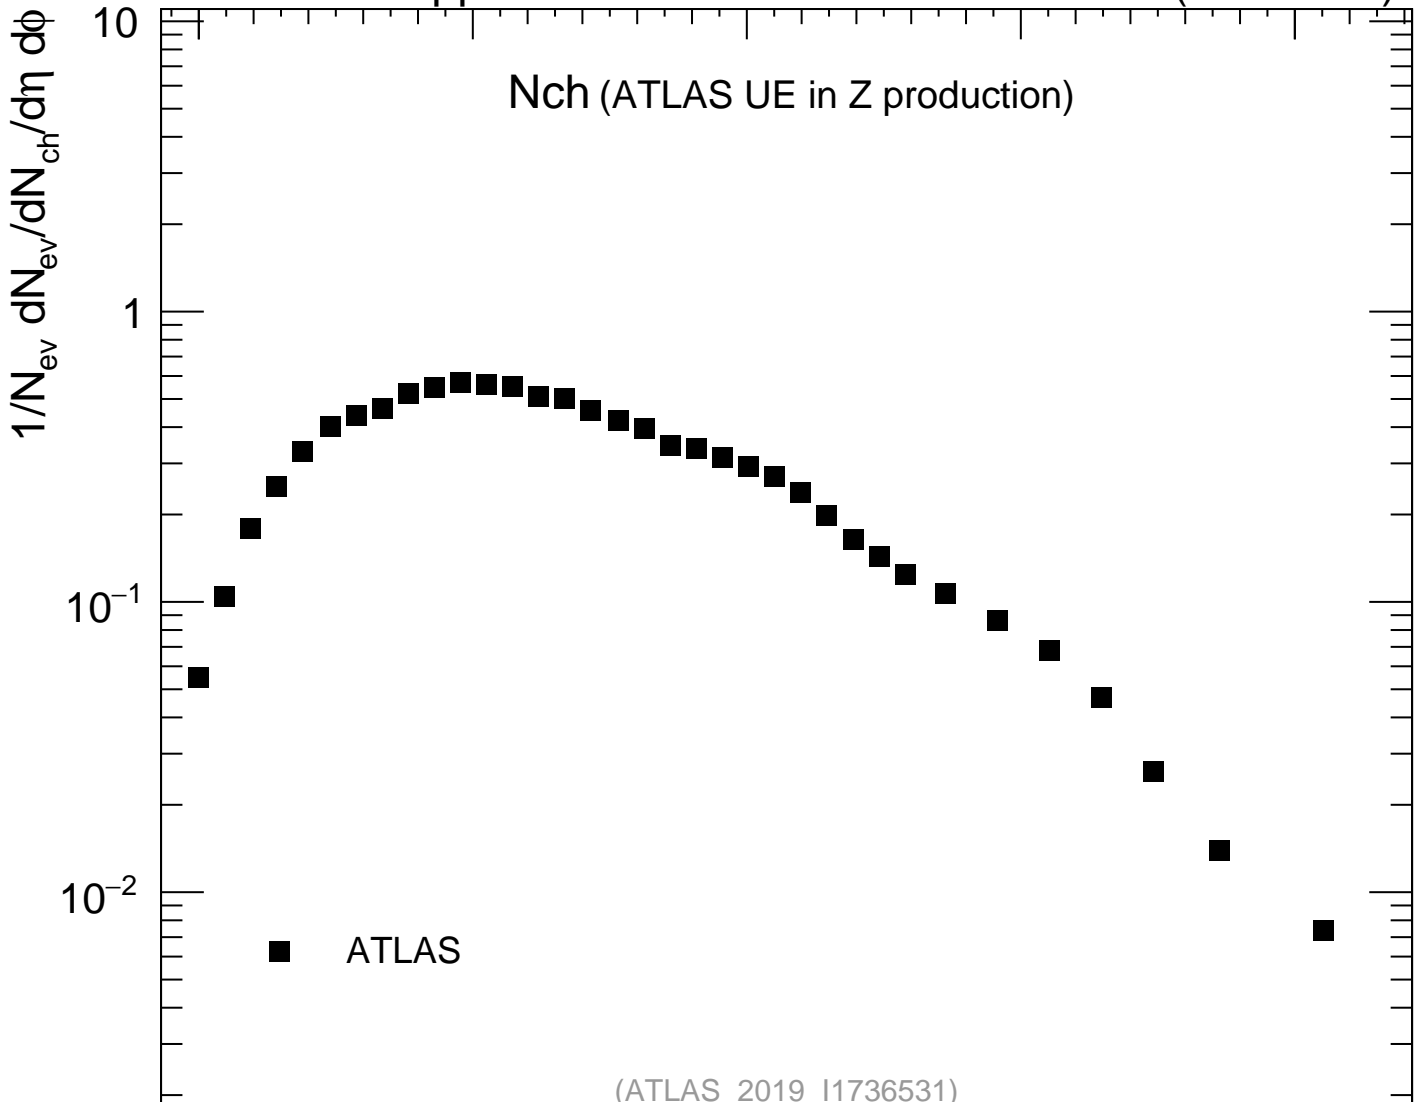

13000 GeV pp

Z (Drell-Yan)

(ATLAS\_2019\_I1736531)

mcplots.cern.ch [arXiv:1306.3436]