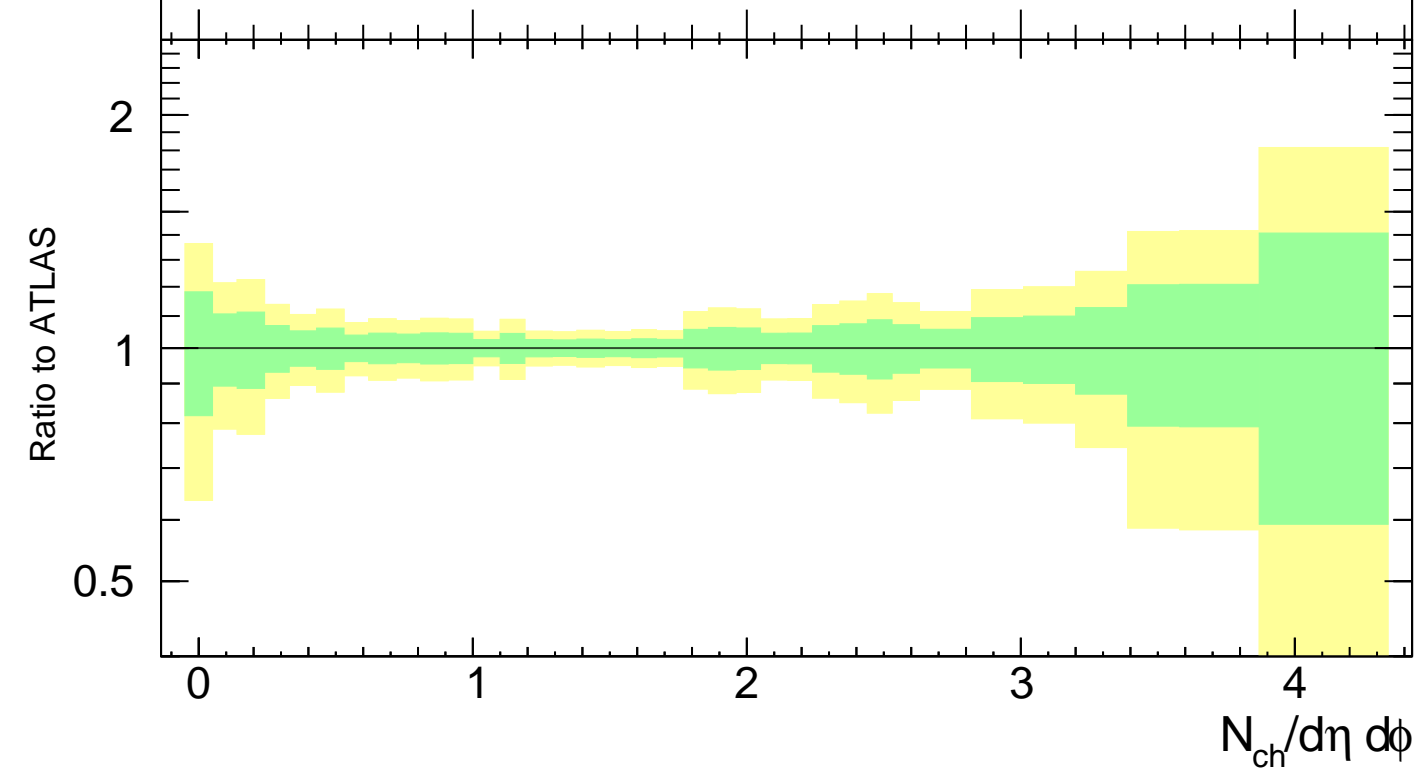

13000 GeV pp

Z (Drell-Yan)

(ATLAS\_2019\_I1736531)

mcplots.cern.ch [arXiv:1306.3436]