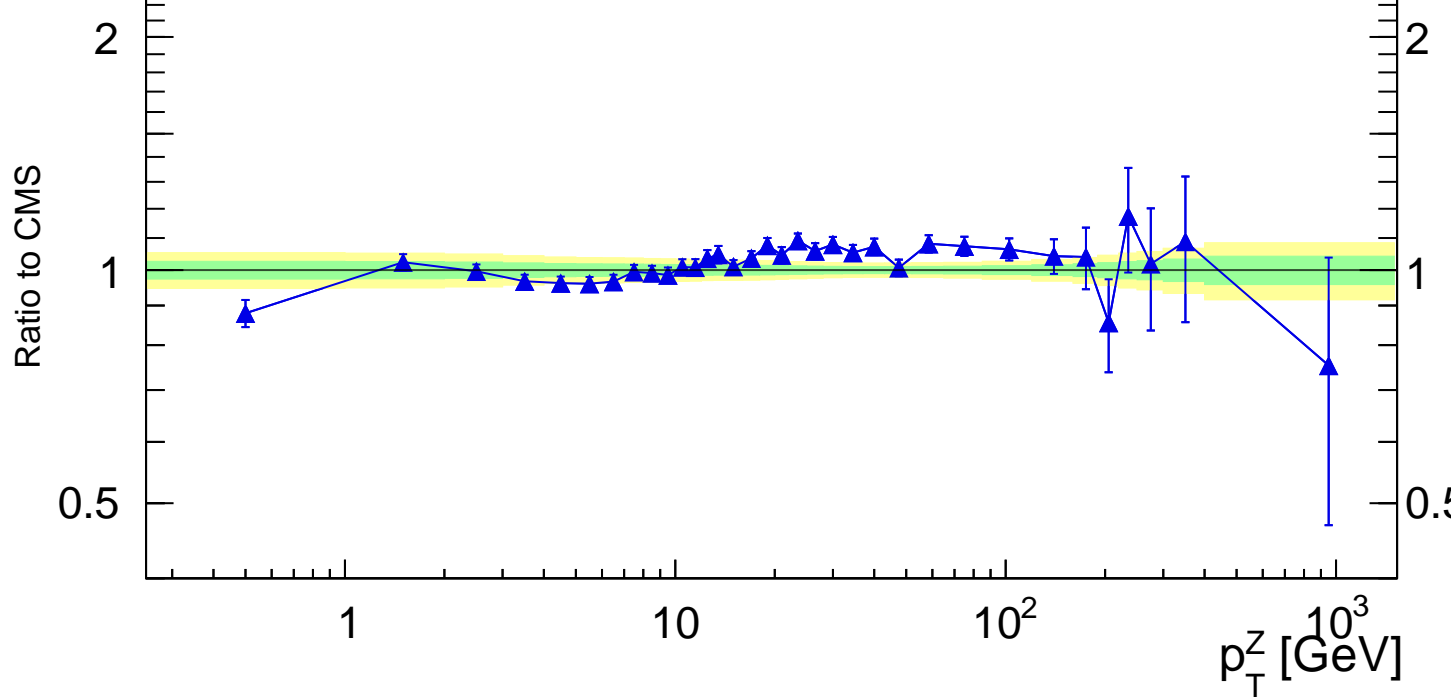

13000 GeV pp

Z (Drell-Yan)

p_{\perp}^{\parallel} (CMS Z production)

- CMS
- ▲ Pythia 8.308 default

Rivet 3.1.10, 3.3M events
mcplots.cern.ch [arXiv:1306.3436]