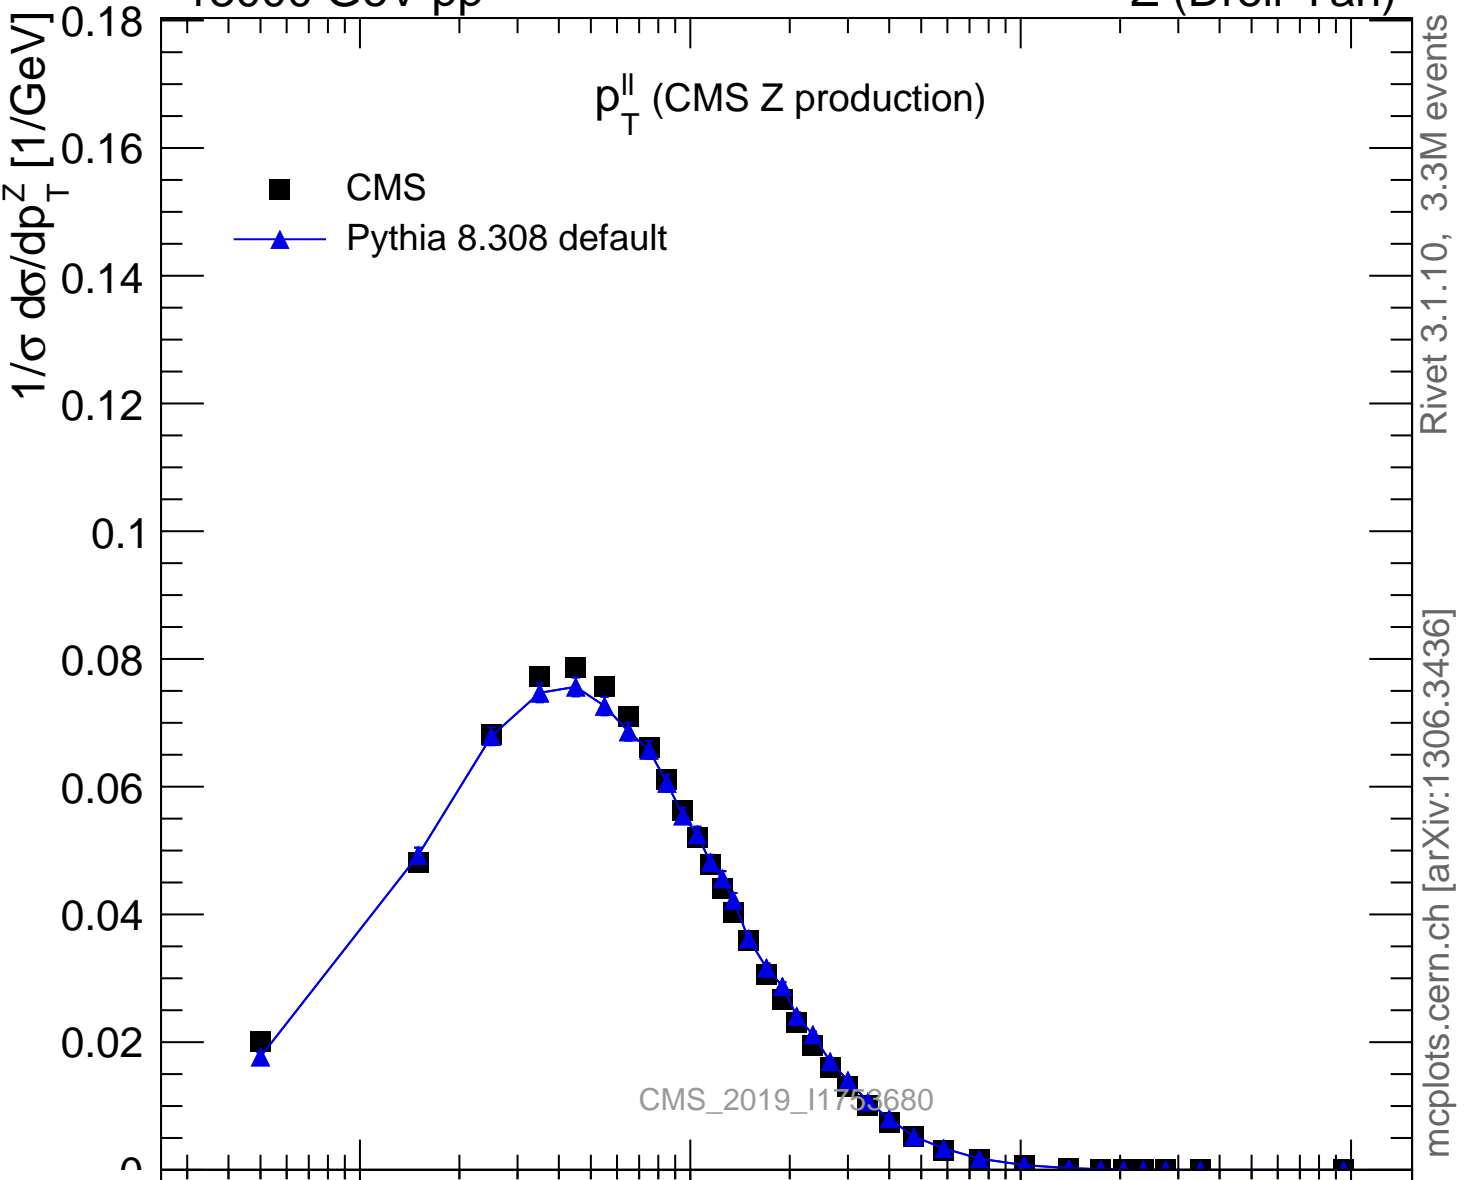

13000 GeV pp

Z (Drell-Yan)

p_{\perp}^{\parallel} (CMS Z production)

- CMS
- ▲ Pythia 8.308 default

Rivet 3.1.10, 3.3M events
mcplots.cern.ch [arXiv:1306.3436]