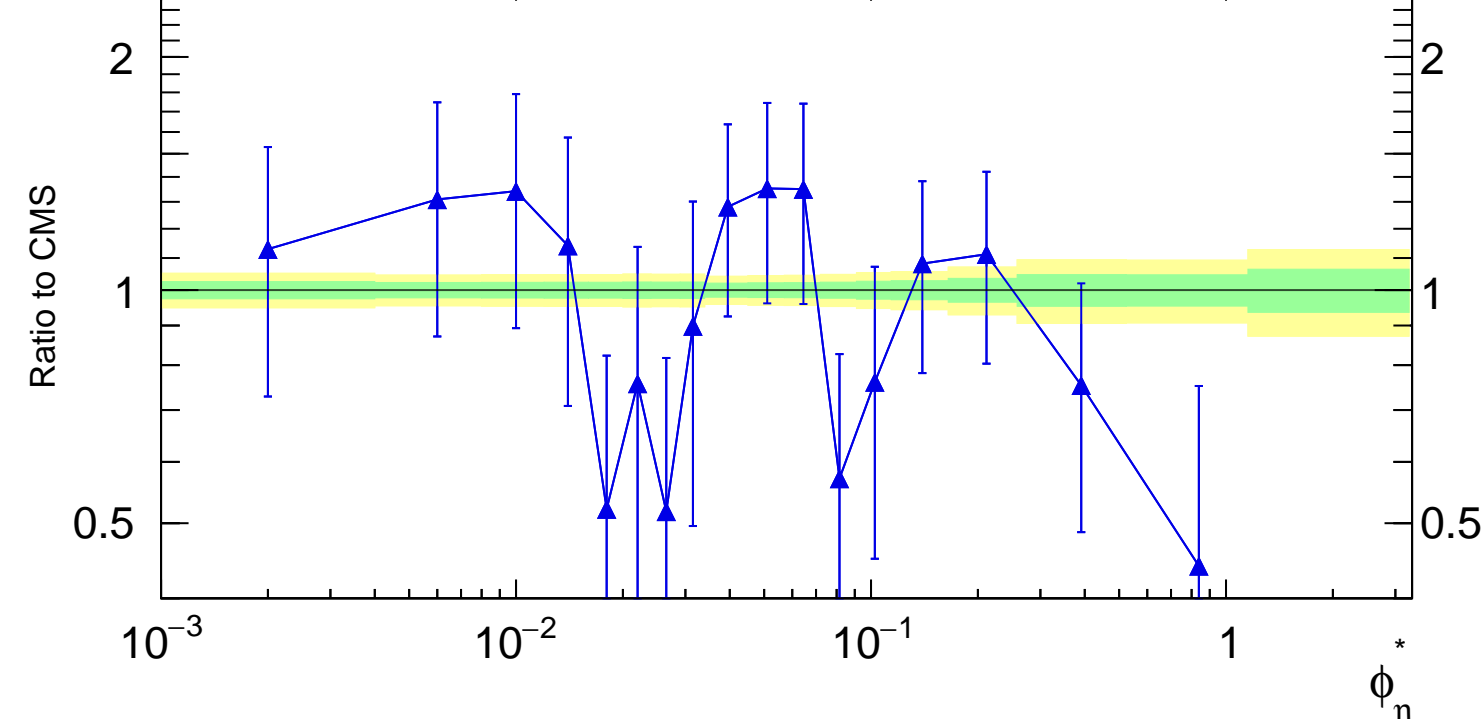

13000 GeV pp

Z (Drell-Yan)

Rivet 3.1.10, 100k events
mcplots.cern.ch [arXiv:1306.3436]