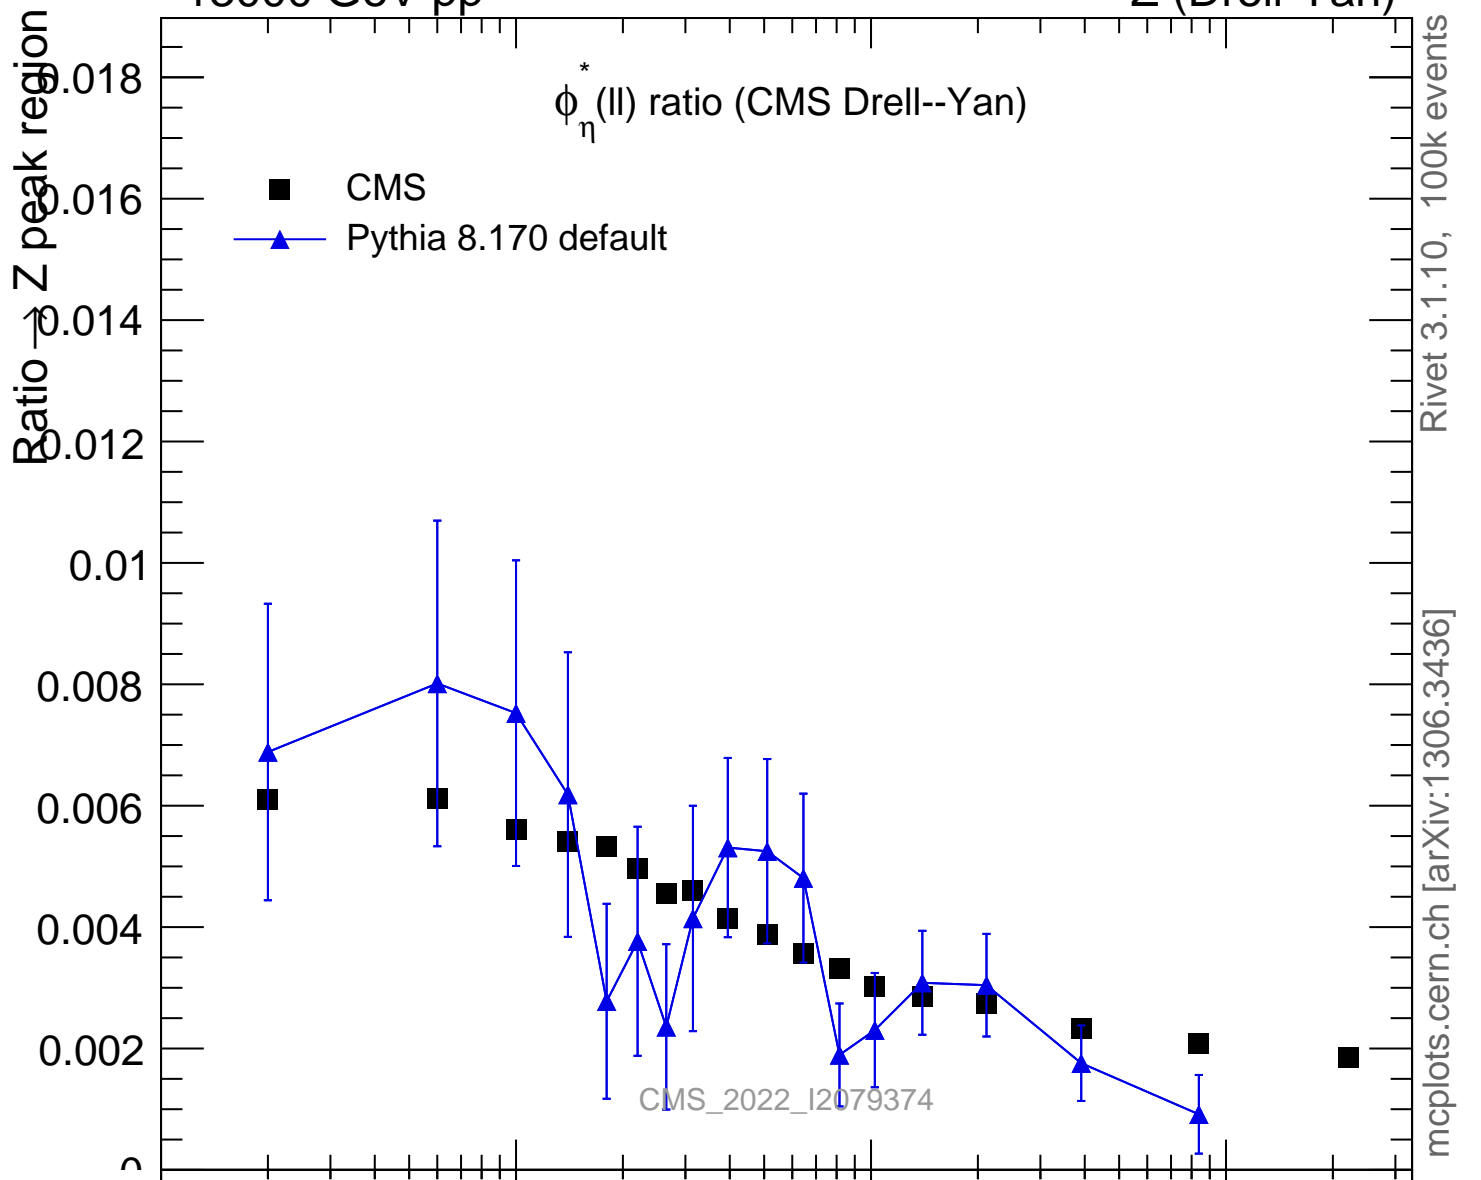

13000 GeV pp

Z (Drell-Yan)

Rivet 3.1.10, 100k events
mcplots.cern.ch [arXiv:1306.3436]