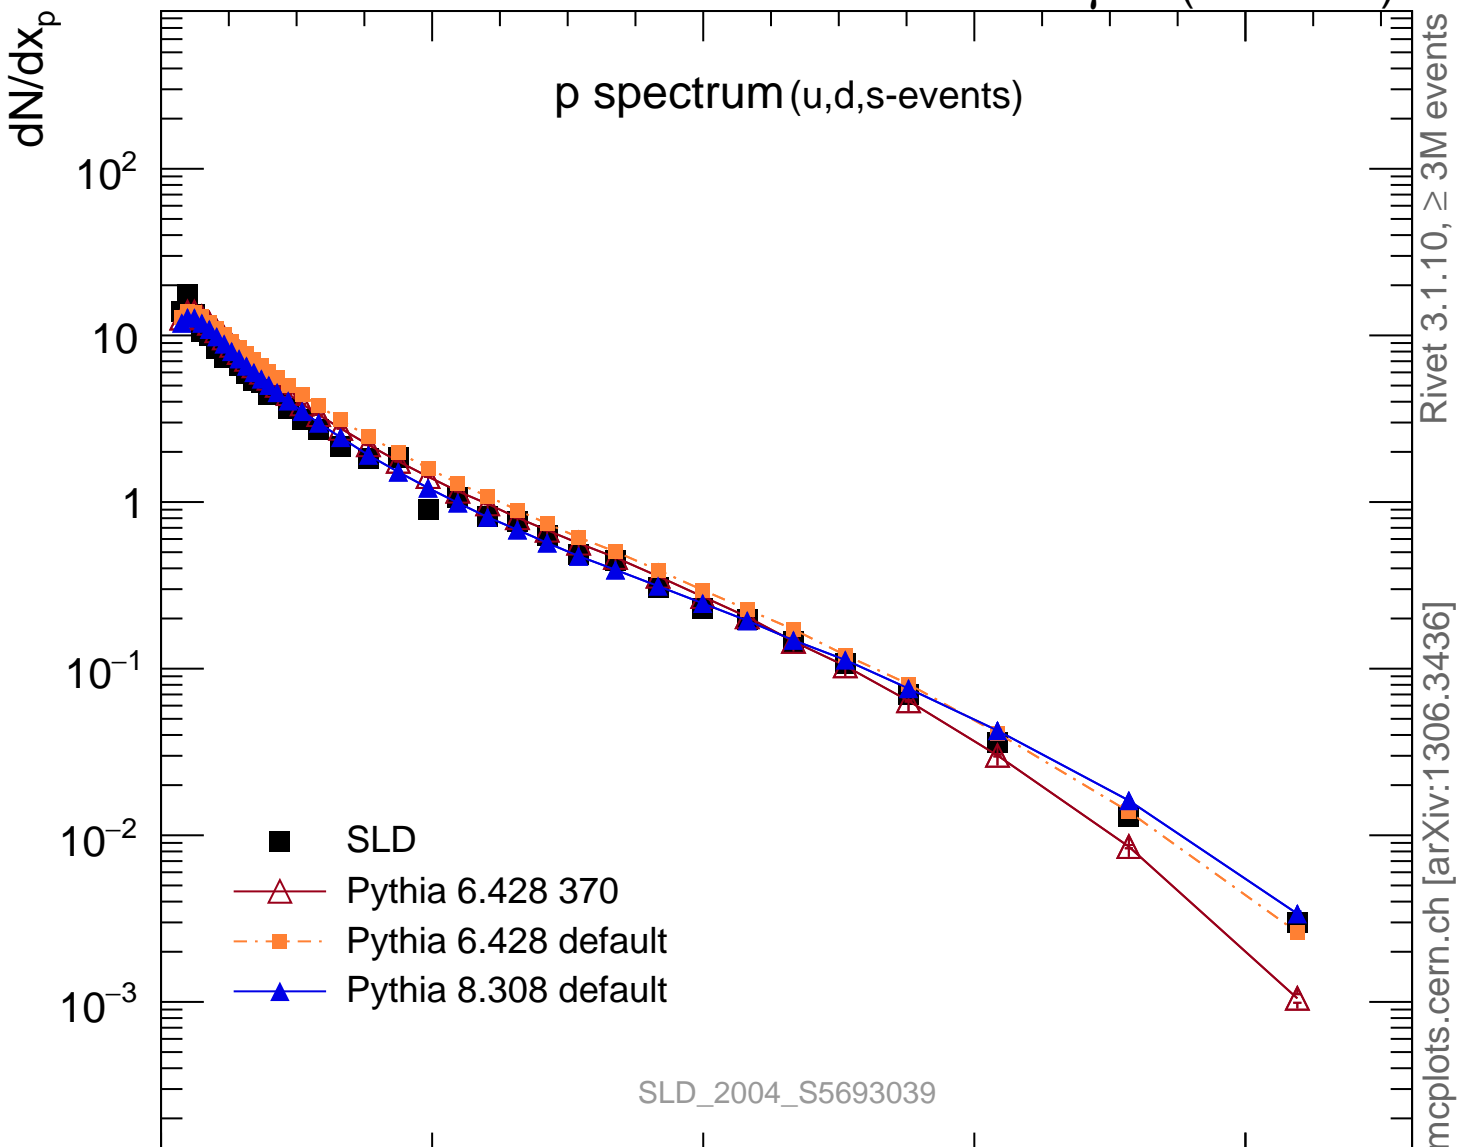

p spectrum (u,d,s-events)

Rivet 3.1.10, $\geq 3M$ events
mcplots.cern.ch [arXiv:1306.3436]