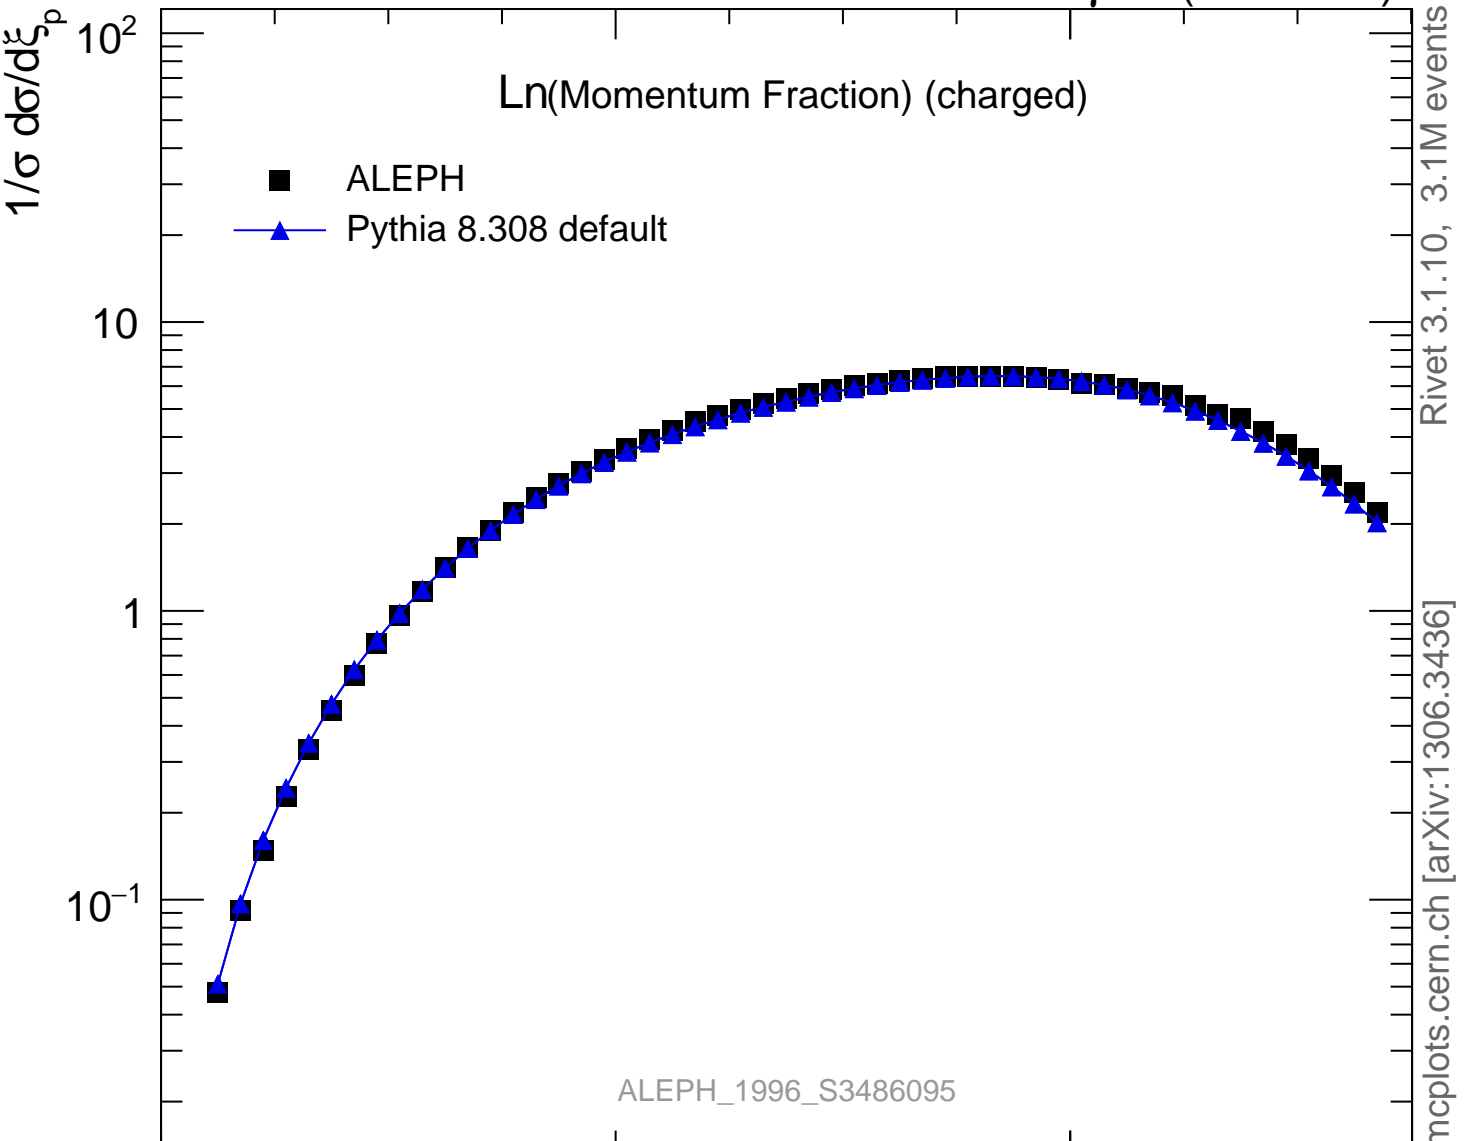

91 GeV ee

γ^*/Z (Hadronic)

Ln(Momentum Fraction) (charged)

- ALEPH
- ▲ Pythia 8.308 default

Rivet 3.1.10, 3.1M events