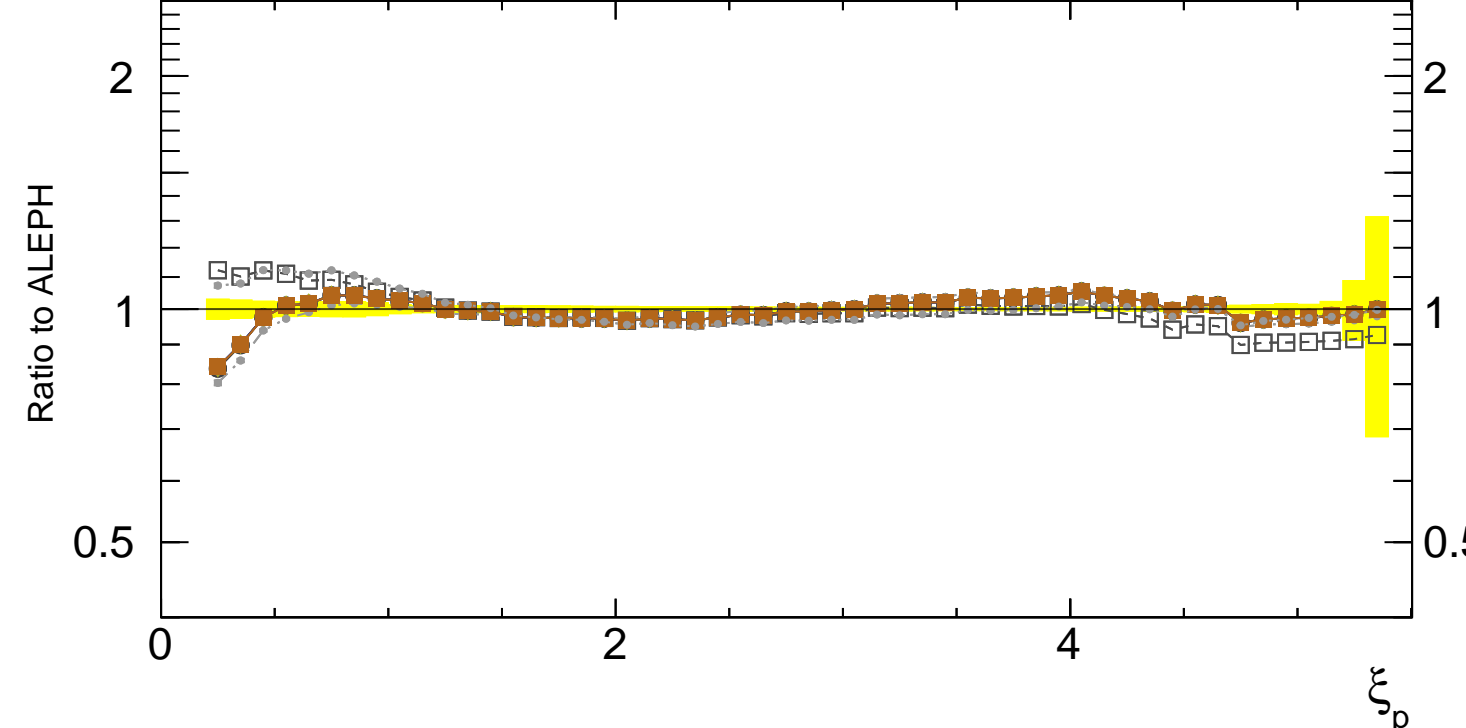

Ln(Momentum Fraction) (charged)

Rivet 3.1.0,  $\geq 5.3M$  events  
mcplots.cern.ch (arXiv:1306.3436)