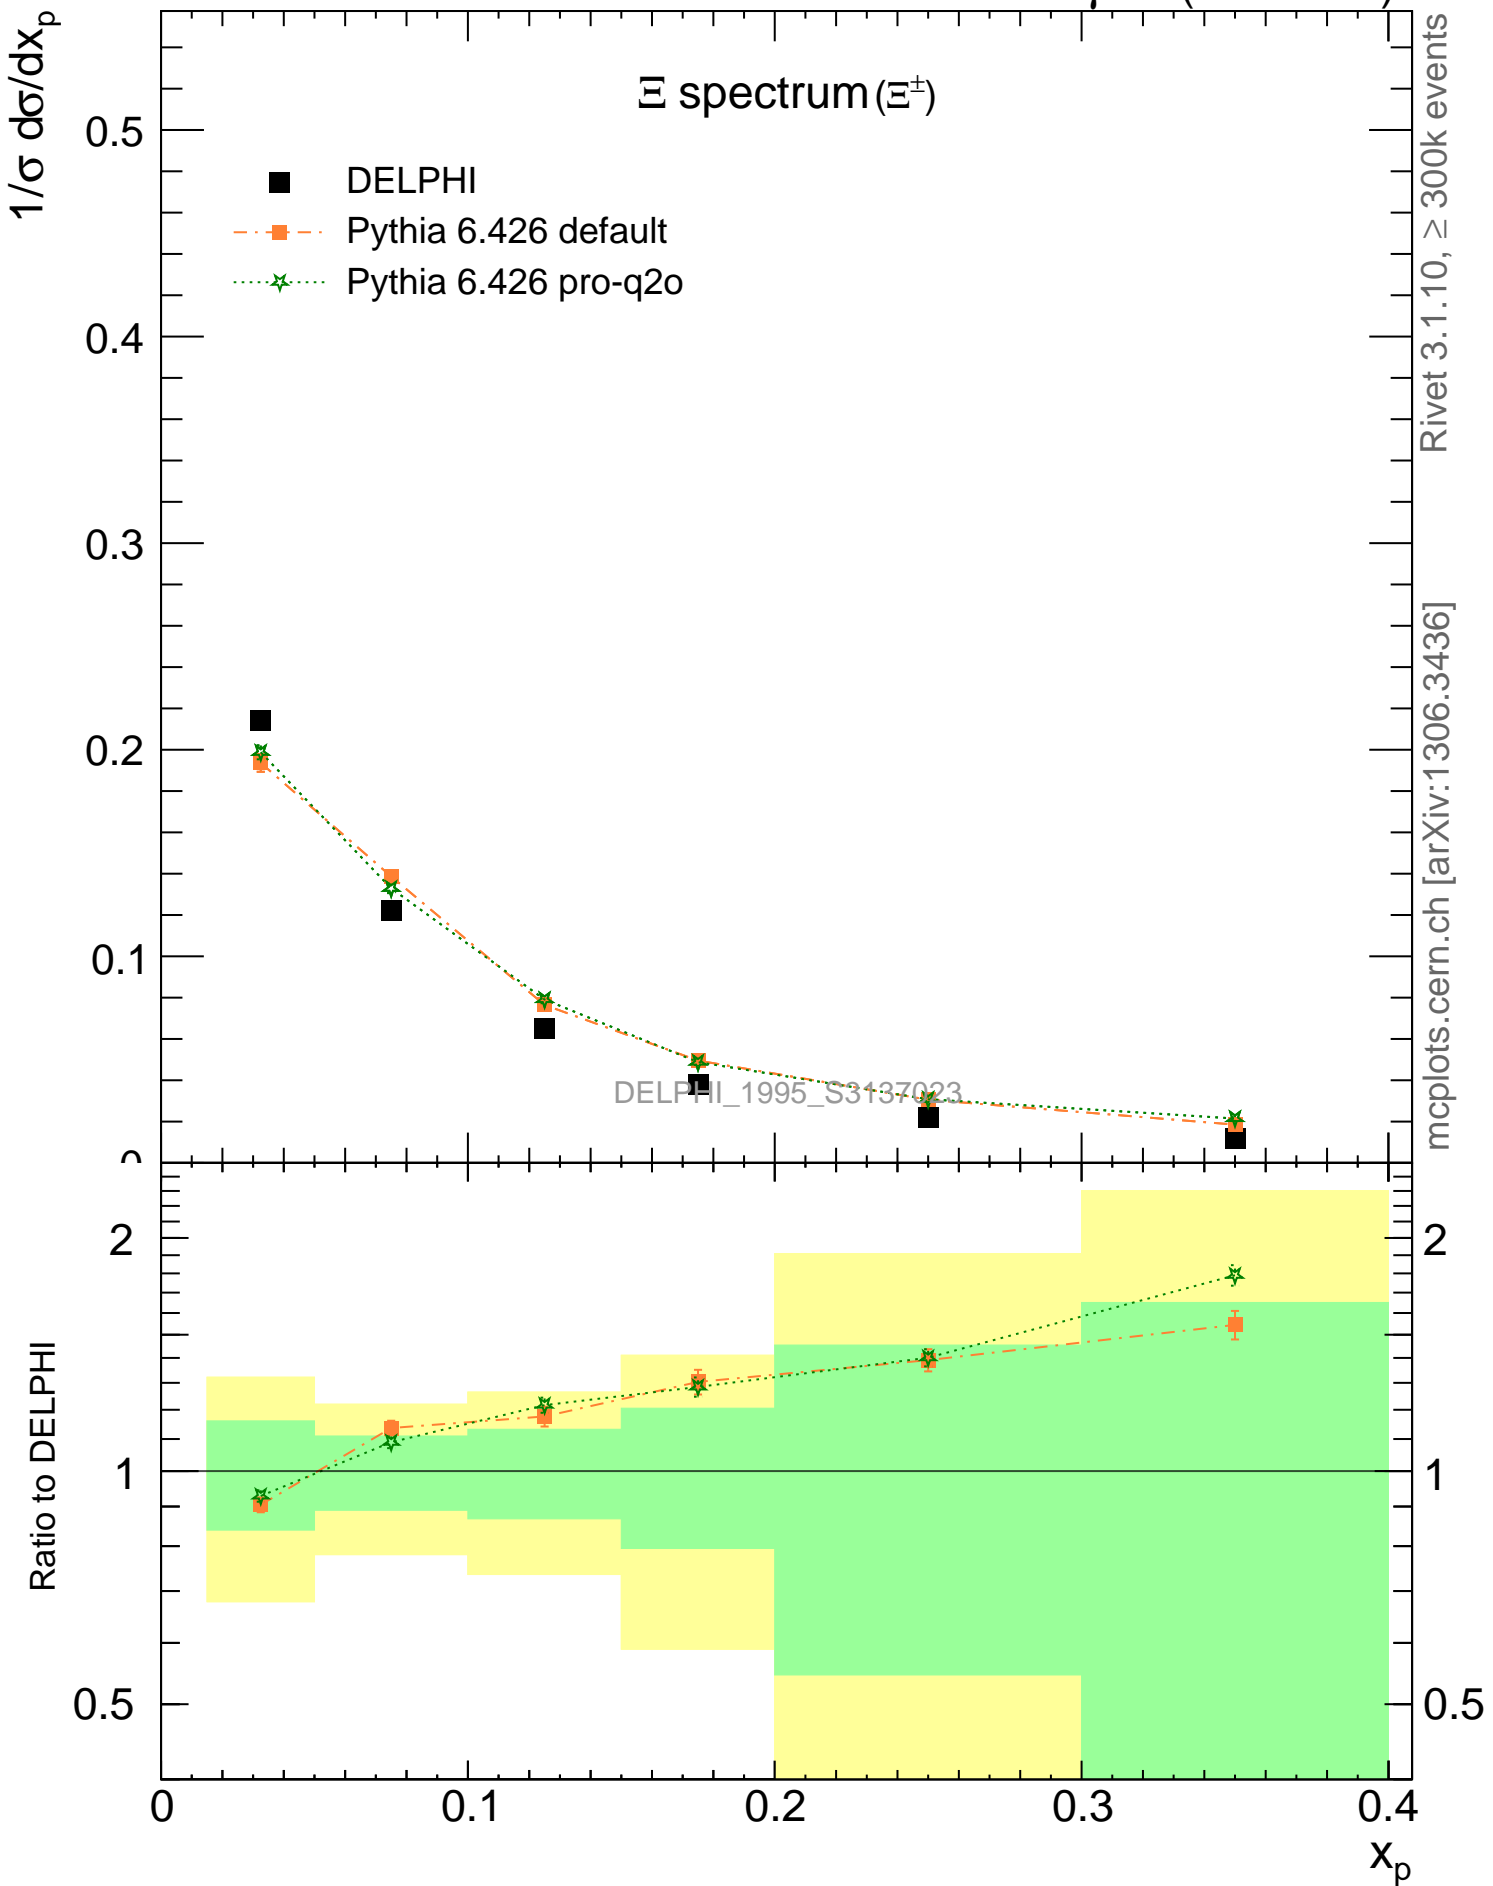

Ξ spectrum (Ξ^\pm)

DELPHI_1995_S3137023

mcplots.cern.ch [arXiv:1306.3436]

Rivet 3.1.10, $\geq 300k$ events