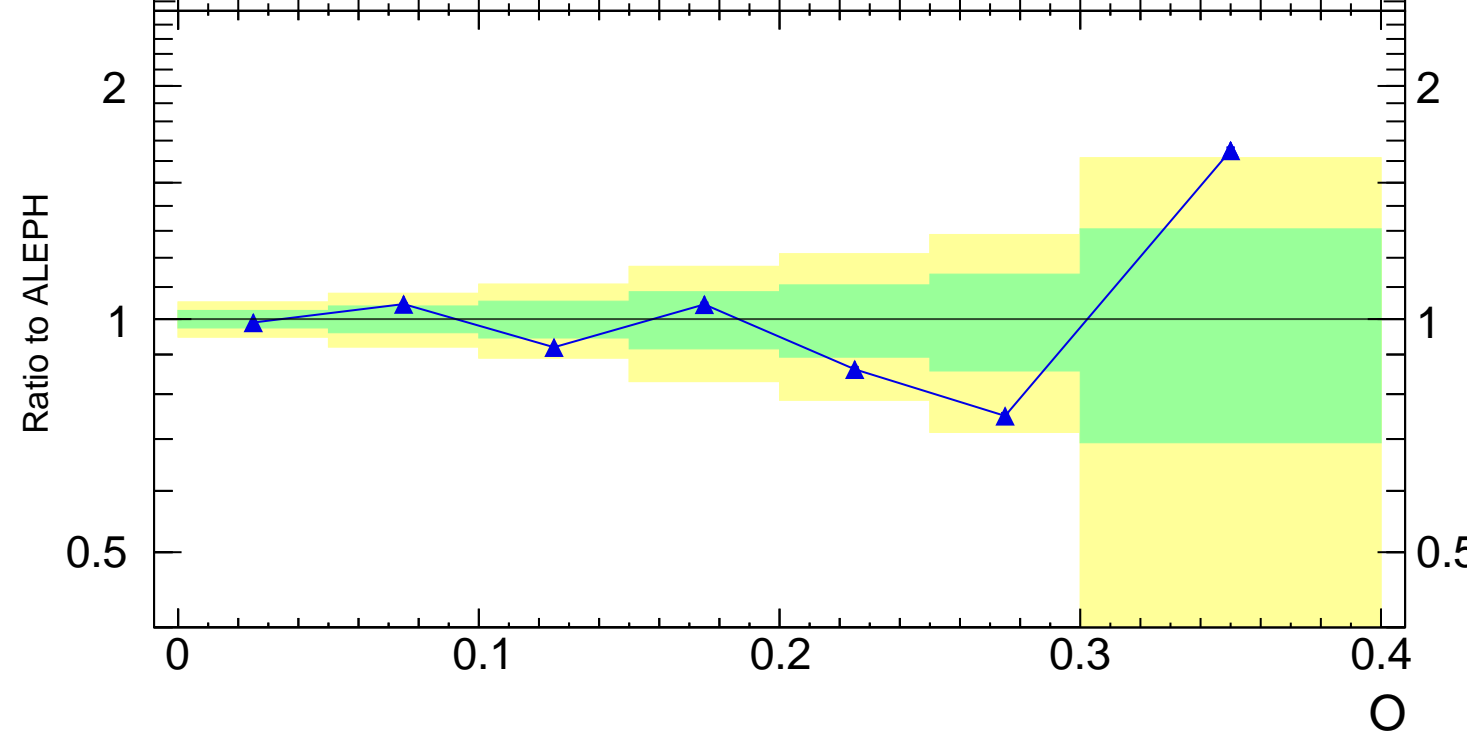

189 GeV ee

γ^*/Z (Hadronic)

■ ALEPH
▲ Pythia 8.186 default

ALEPH_2004_S5765862

Ratio to ALEPH

mcplots.cern.ch [arXiv:1306.3436]
Rivet 3.1.10, 500k events

O