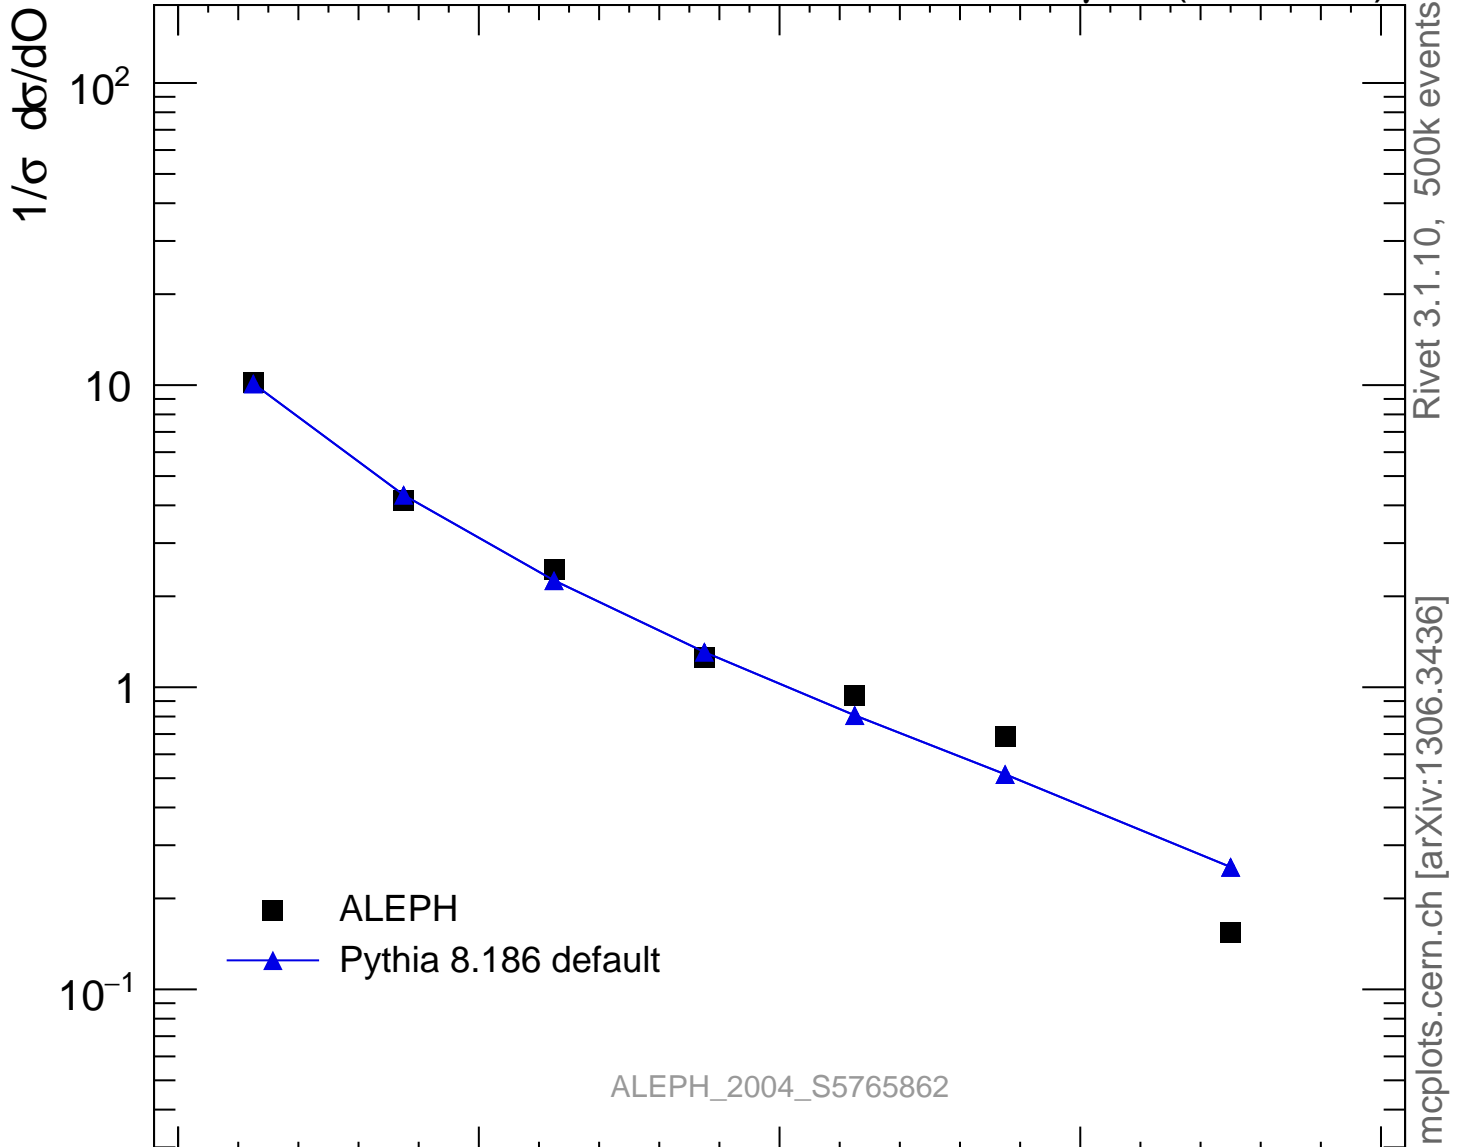

189 GeV ee

γ^*/Z (Hadronic)

■ ALEPH
▲ Pythia 8.186 default

ALEPH_2004_S5765862

Ratio to ALEPH

mcplots.cern.ch [arXiv:1306.3436]
Rivet 3.1.10, 500k events

O