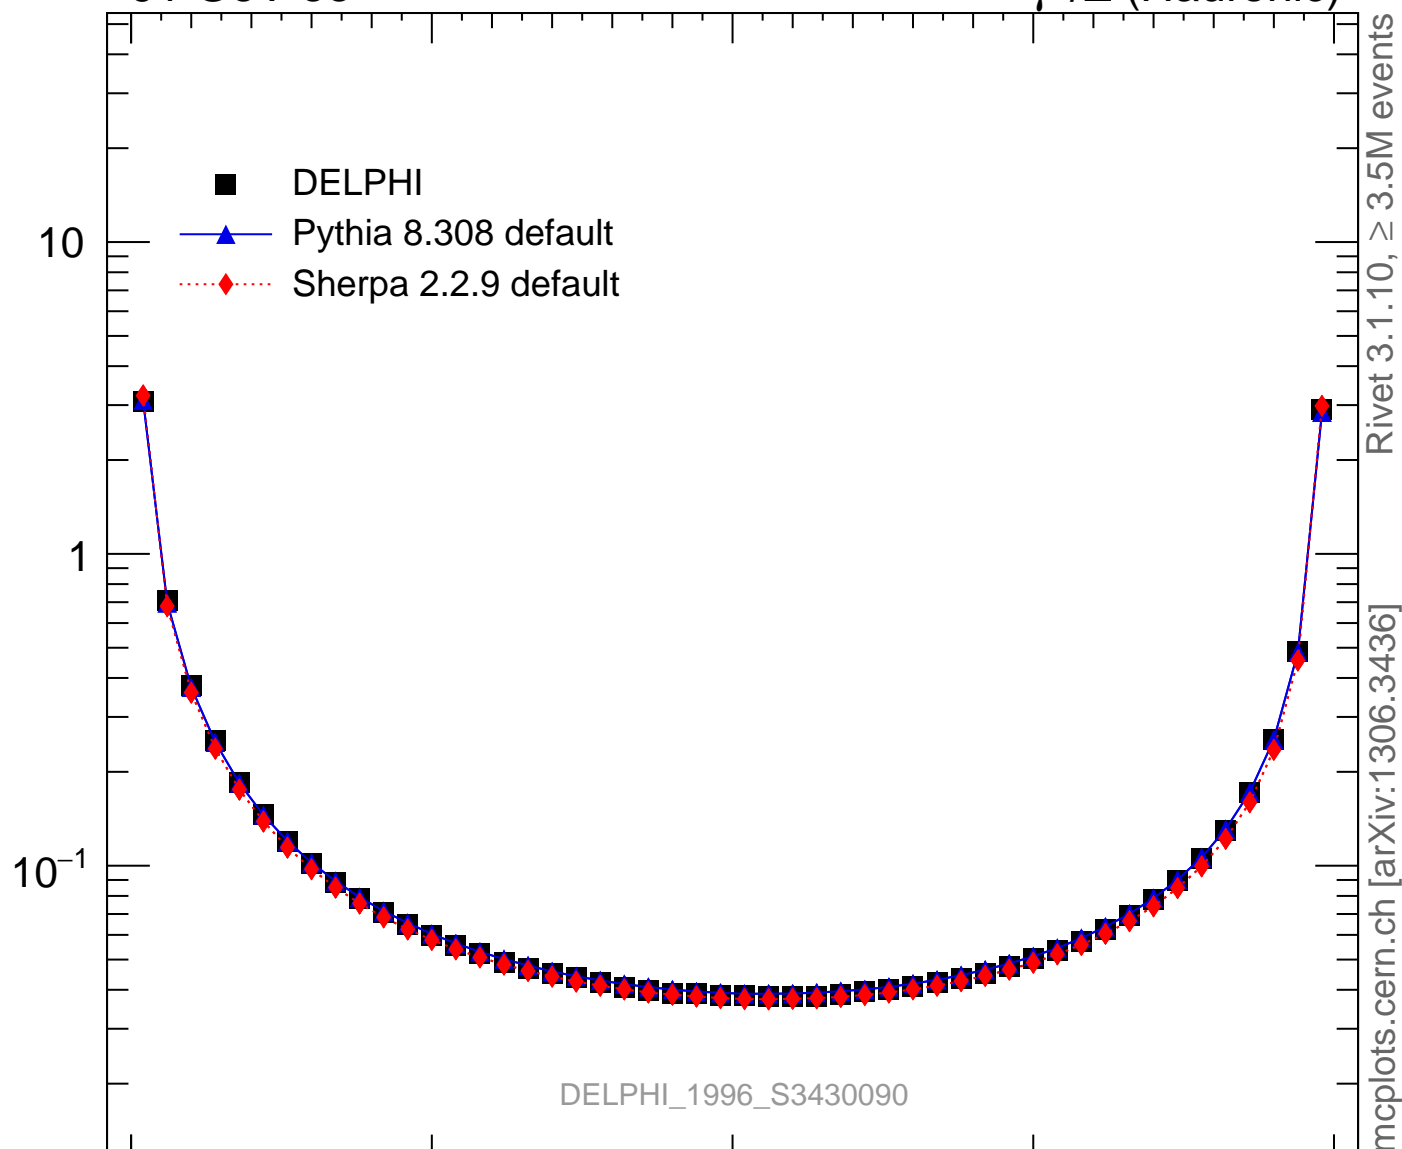

EEC

Rivet 3.1.10, ≥ 3.5 M events

mcplots.cern.ch [arXiv:1306.3436]

Ratio to DELPHI