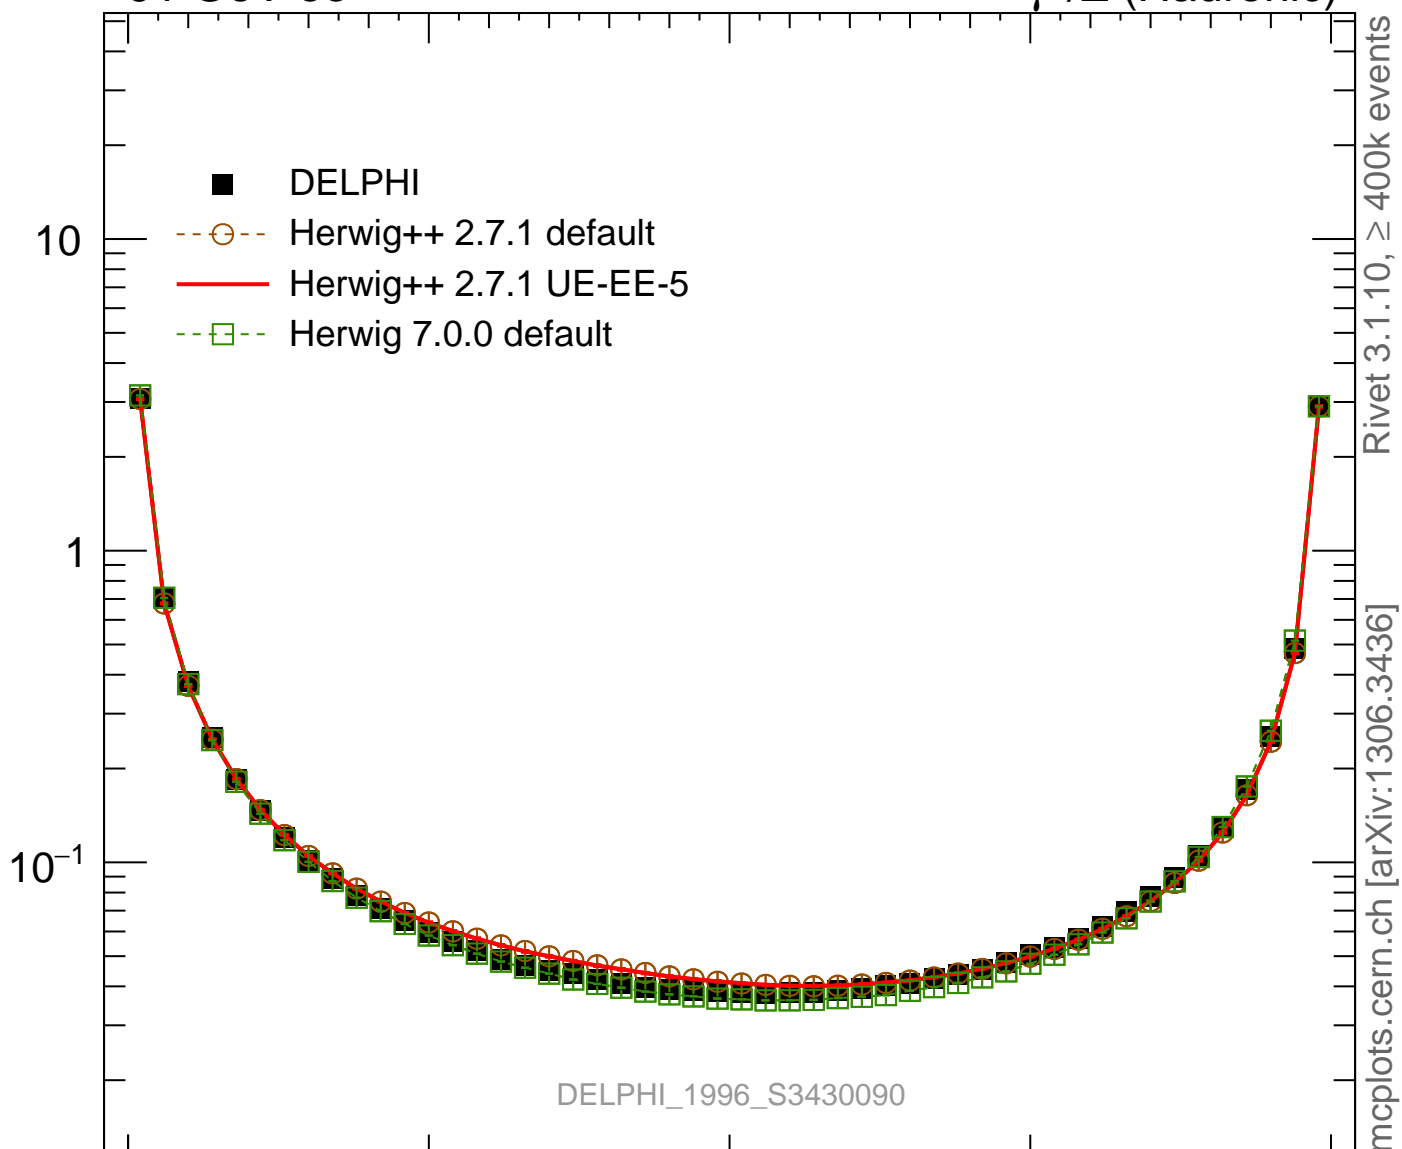

EEC

Rivet 3.1.10, $\geq 400k$ events

mcplots.cern.ch [arXiv:1306.3436]

Ratio to DELPHI