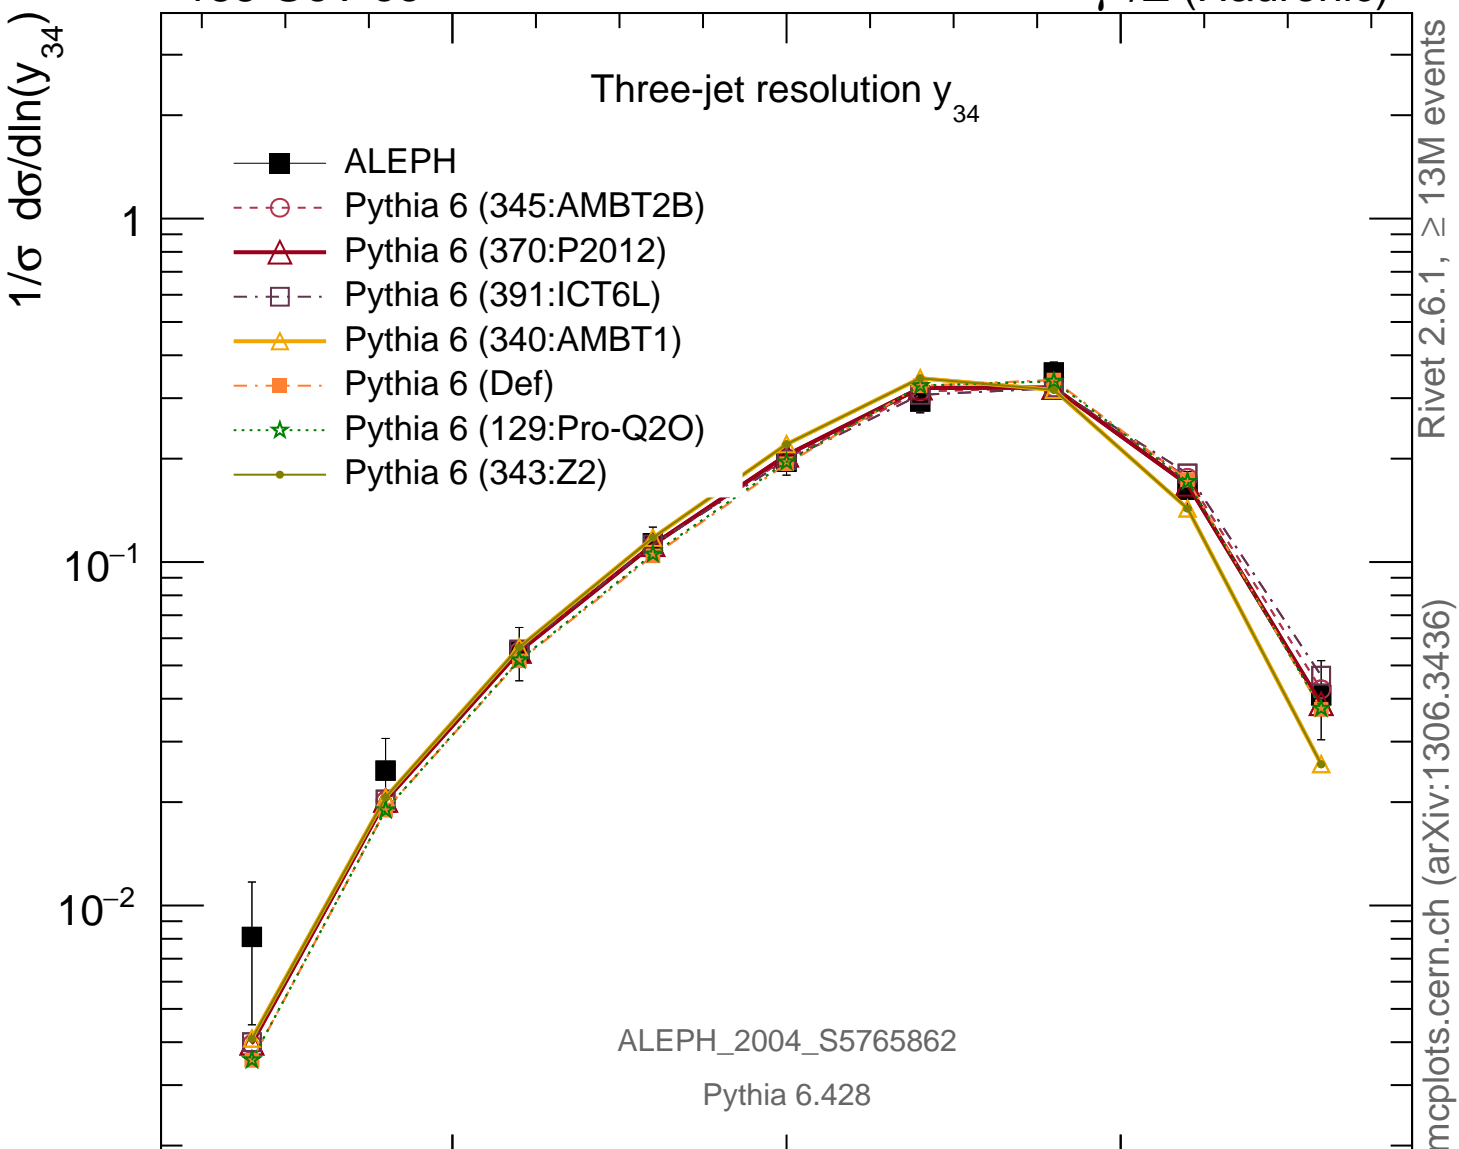

133 GeV ee

 γ^*/Z (Hadronic)Three-jet resolution y_{34}

- ALEPH
- Pythia 6 (345:AMBT2B)
- △- Pythia 6 (370:P2012)
- Pythia 6 (391:ICT6L)
- △- Pythia 6 (340:AMBT1)
- Pythia 6 (Def)
- ☆- Pythia 6 (129:Pro-Q2O)
- Pythia 6 (343:Z2)

Rivet 2.6.1, $\geq 13M$ events

mcplots.cern.ch (arXiv:1306.3436)