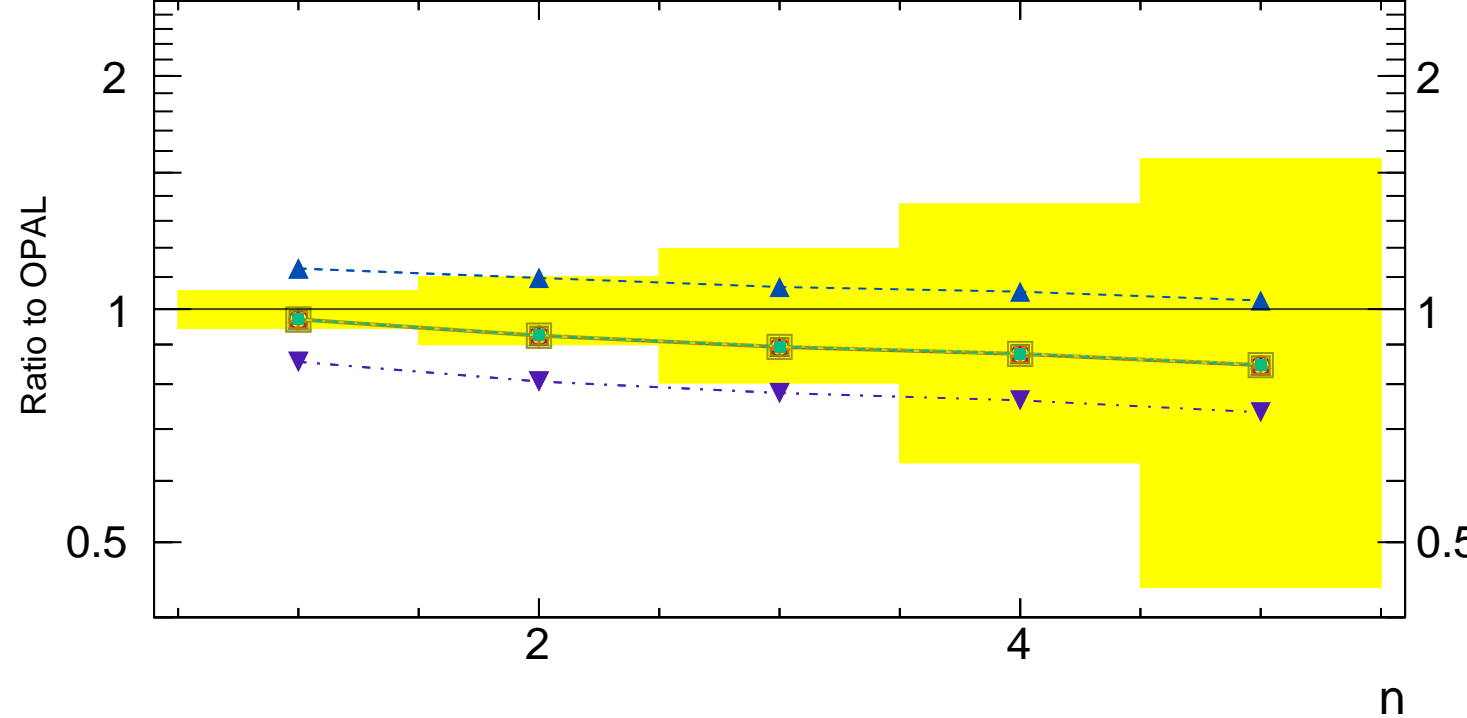

Moments of Sphericity

Rivet 3.1.0,  $\geq 5.4M$  events  
mcplots.cern.ch (arXiv:1306.3436)