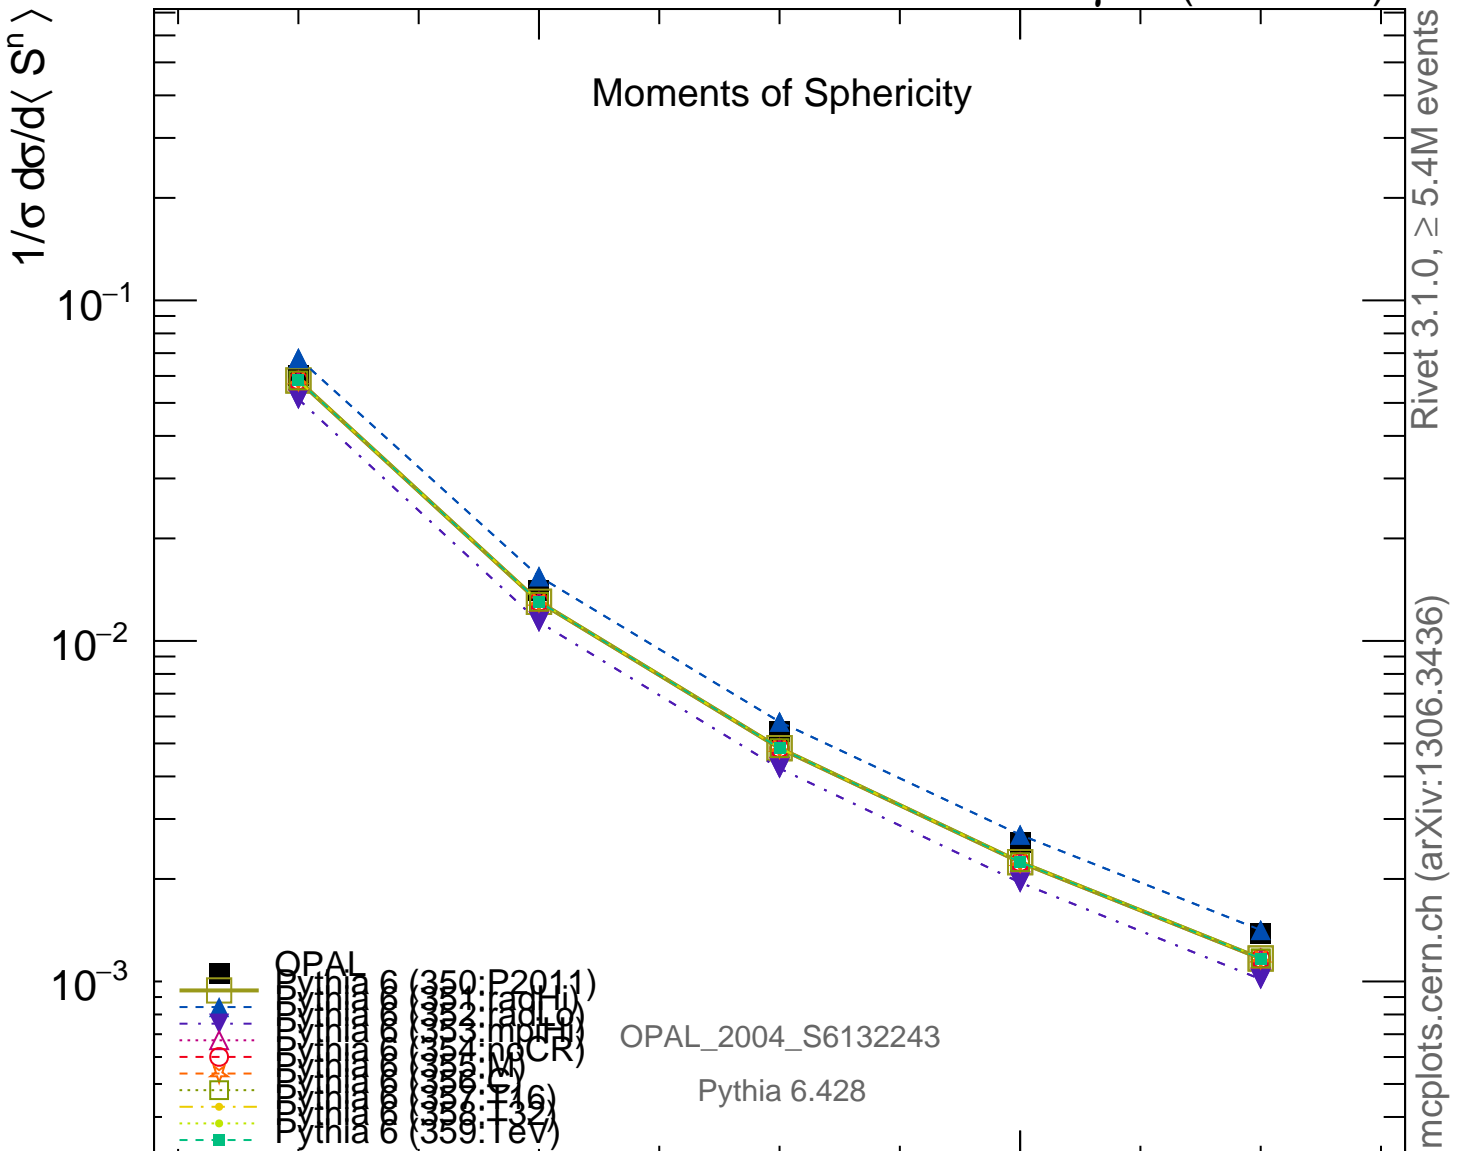

Moments of Sphericity

Rivet 3.1.0,  $\geq 5.4M$  events  
mcplots.cern.ch (arXiv:1306.3436)