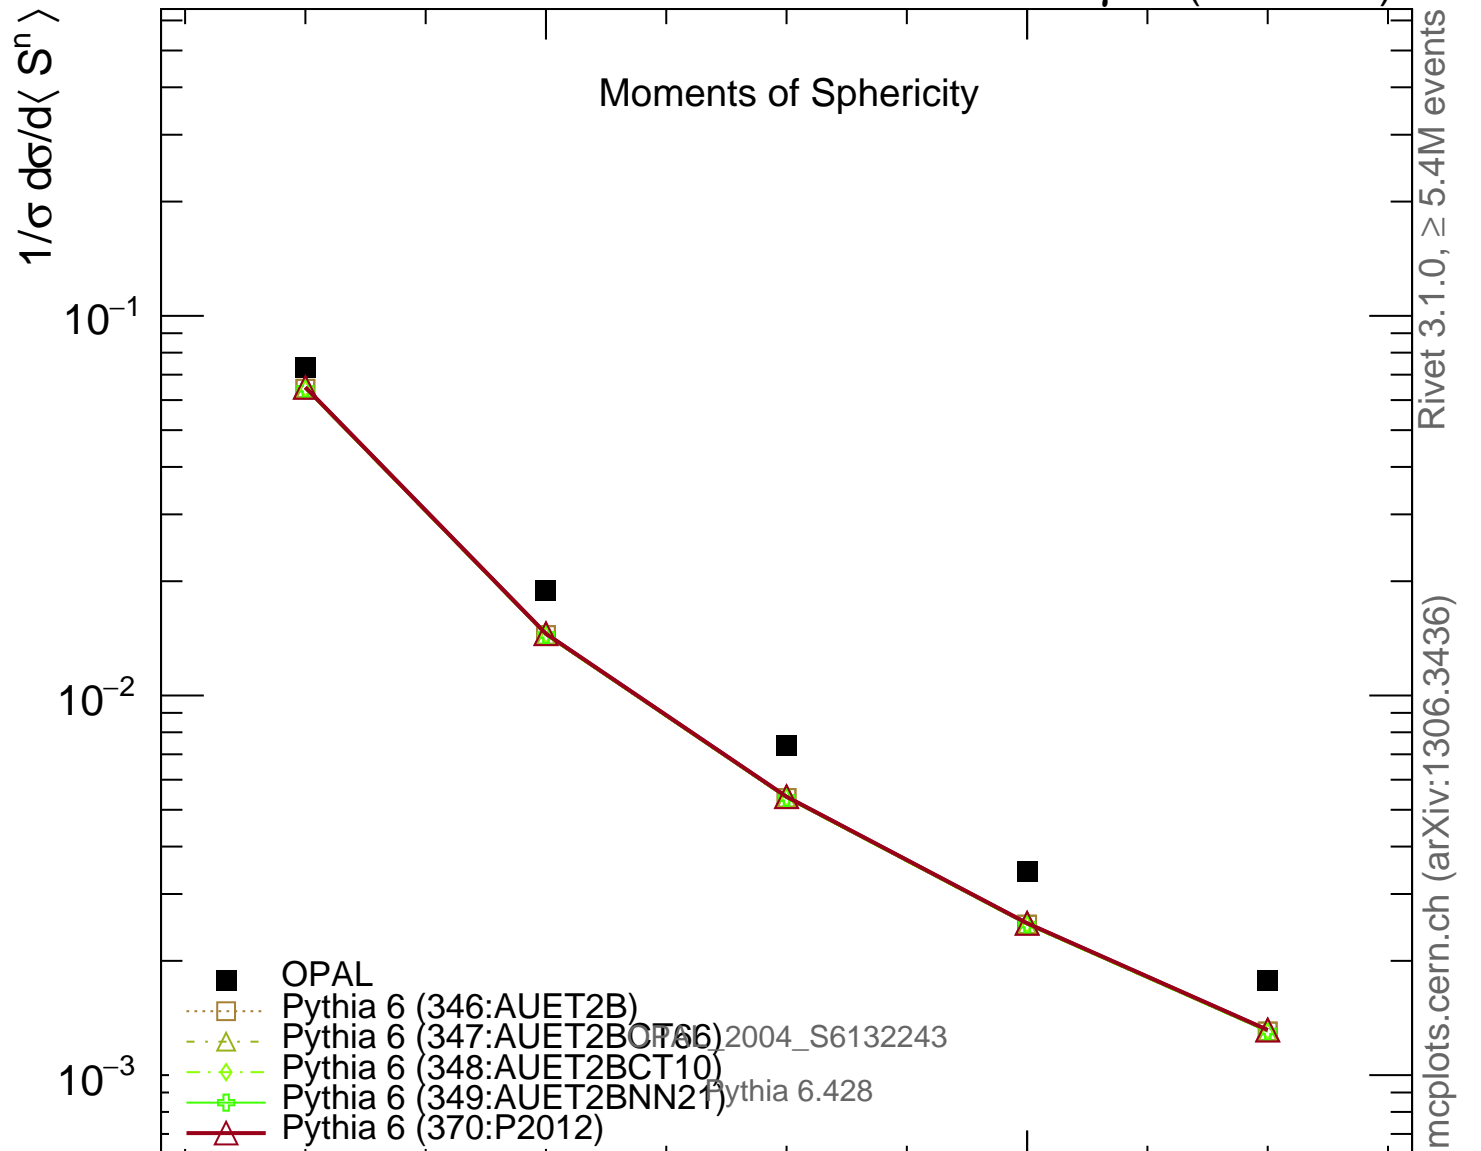

Moments of Sphericity

Rivet 3.1.0,  $\geq 5.4M$  events  
mcplots.cern.ch (arXiv:1306.3436)