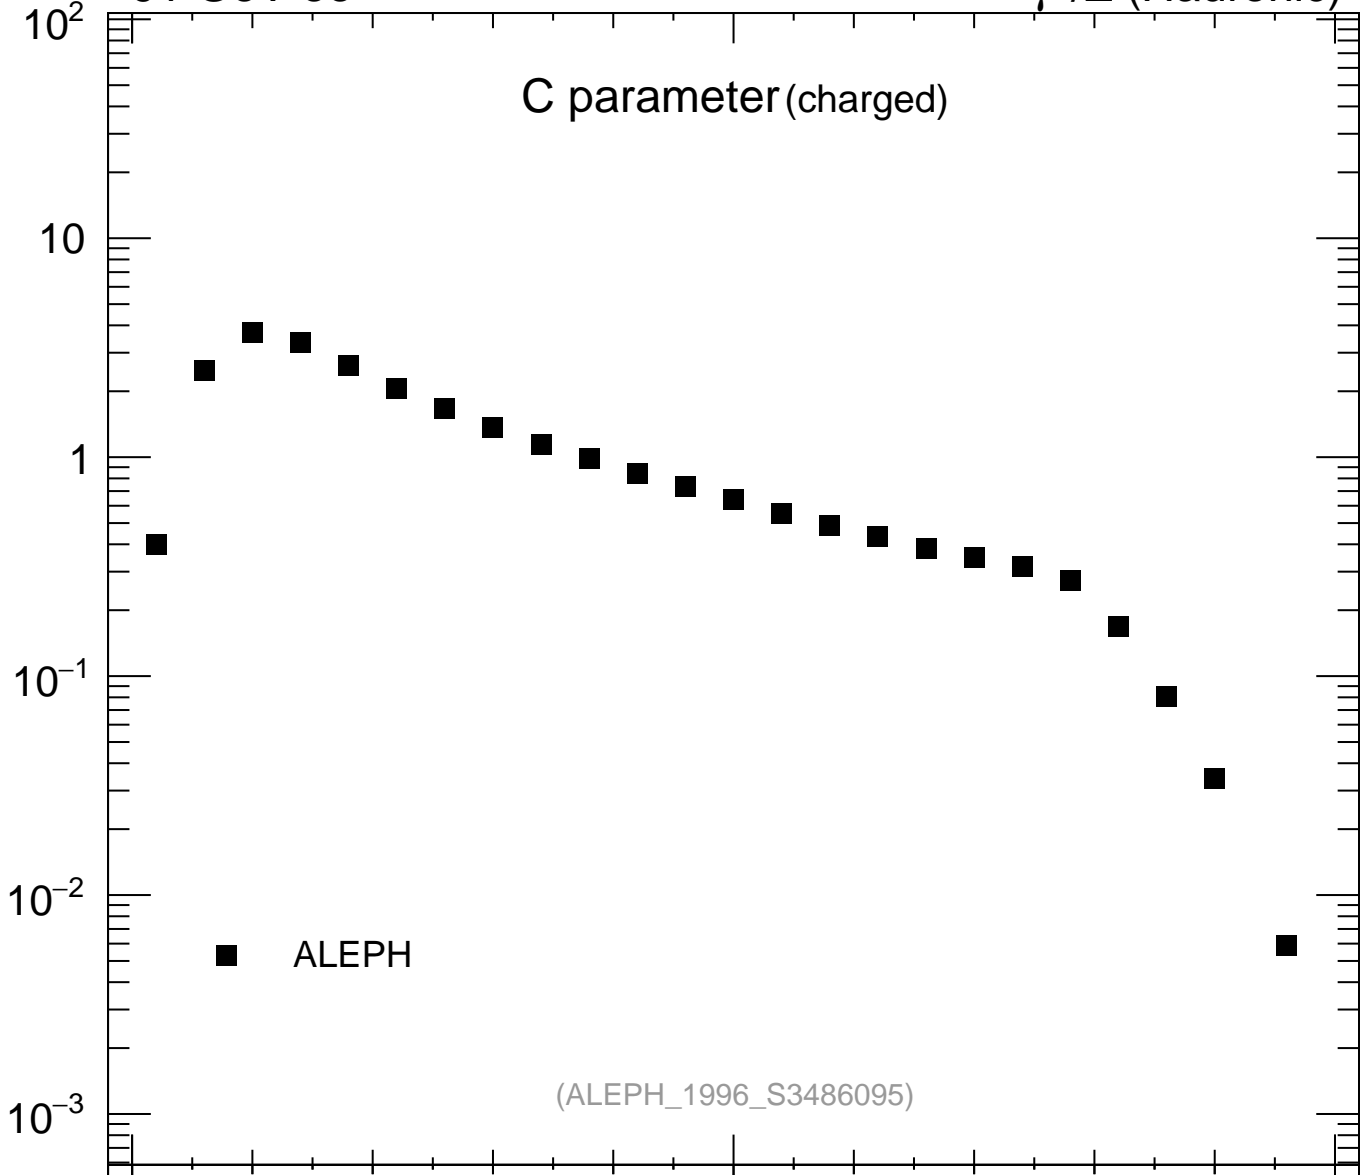

C parameter (charged)

mcplots.cern.ch [arXiv:1306.3436]

Ratio to ALEPH