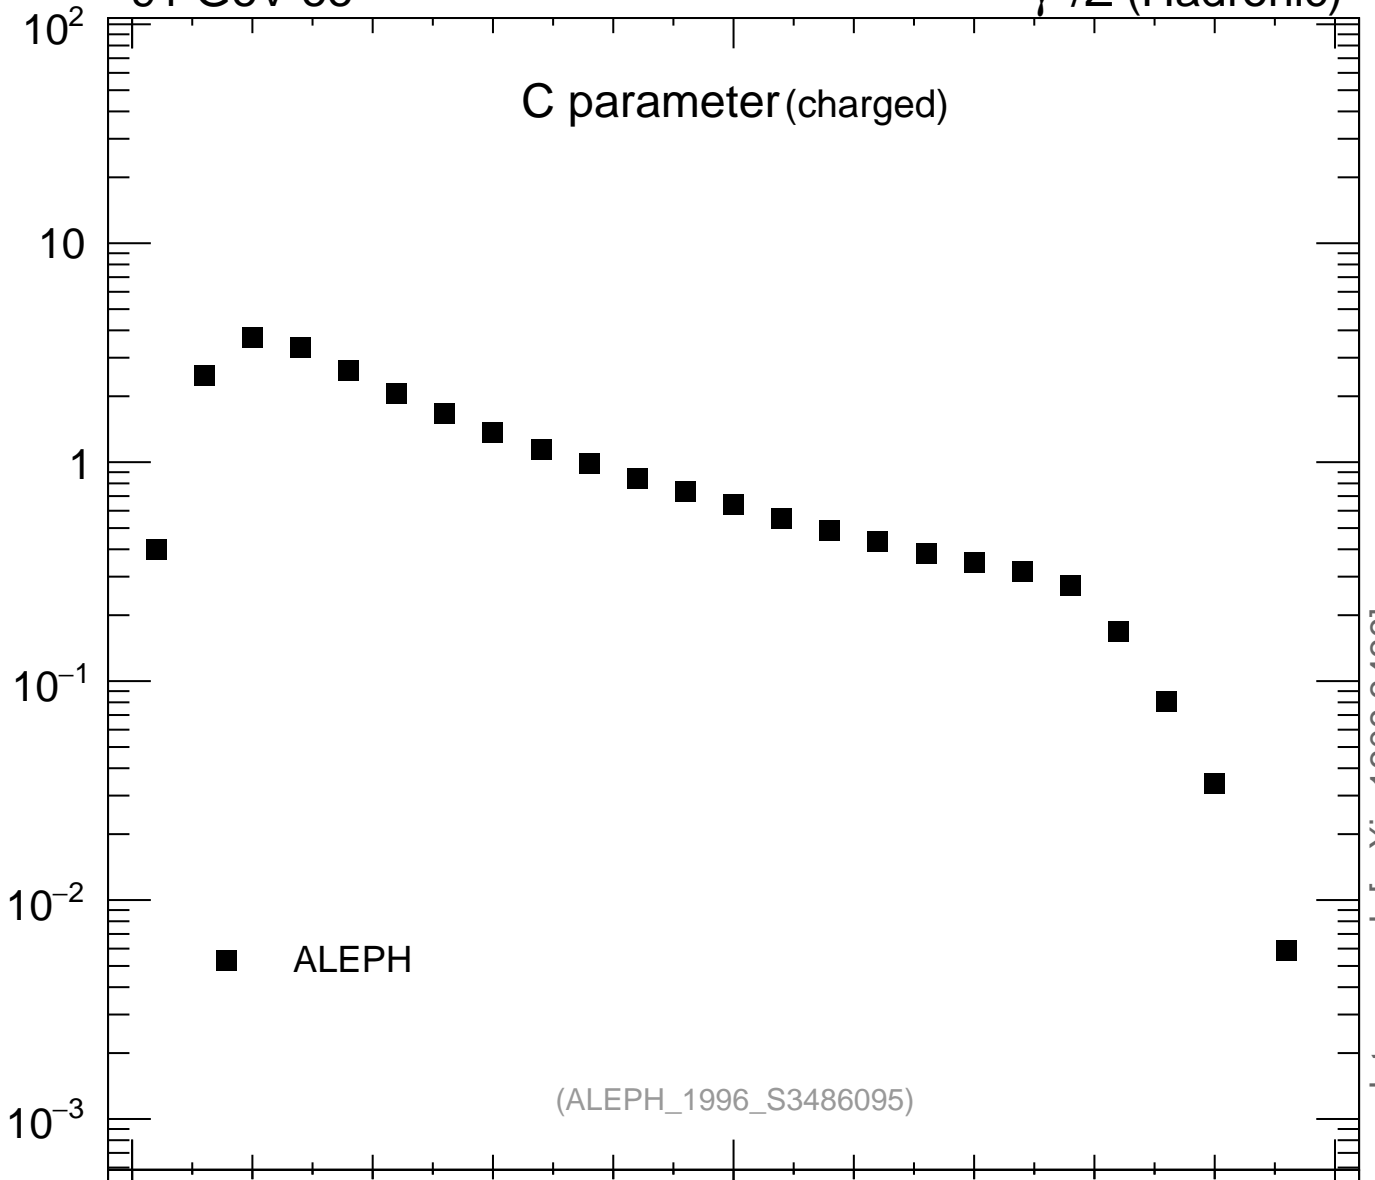

C parameter (charged)

mcplots.cern.ch [arXiv:1306.3436]

Ratio to ALEPH