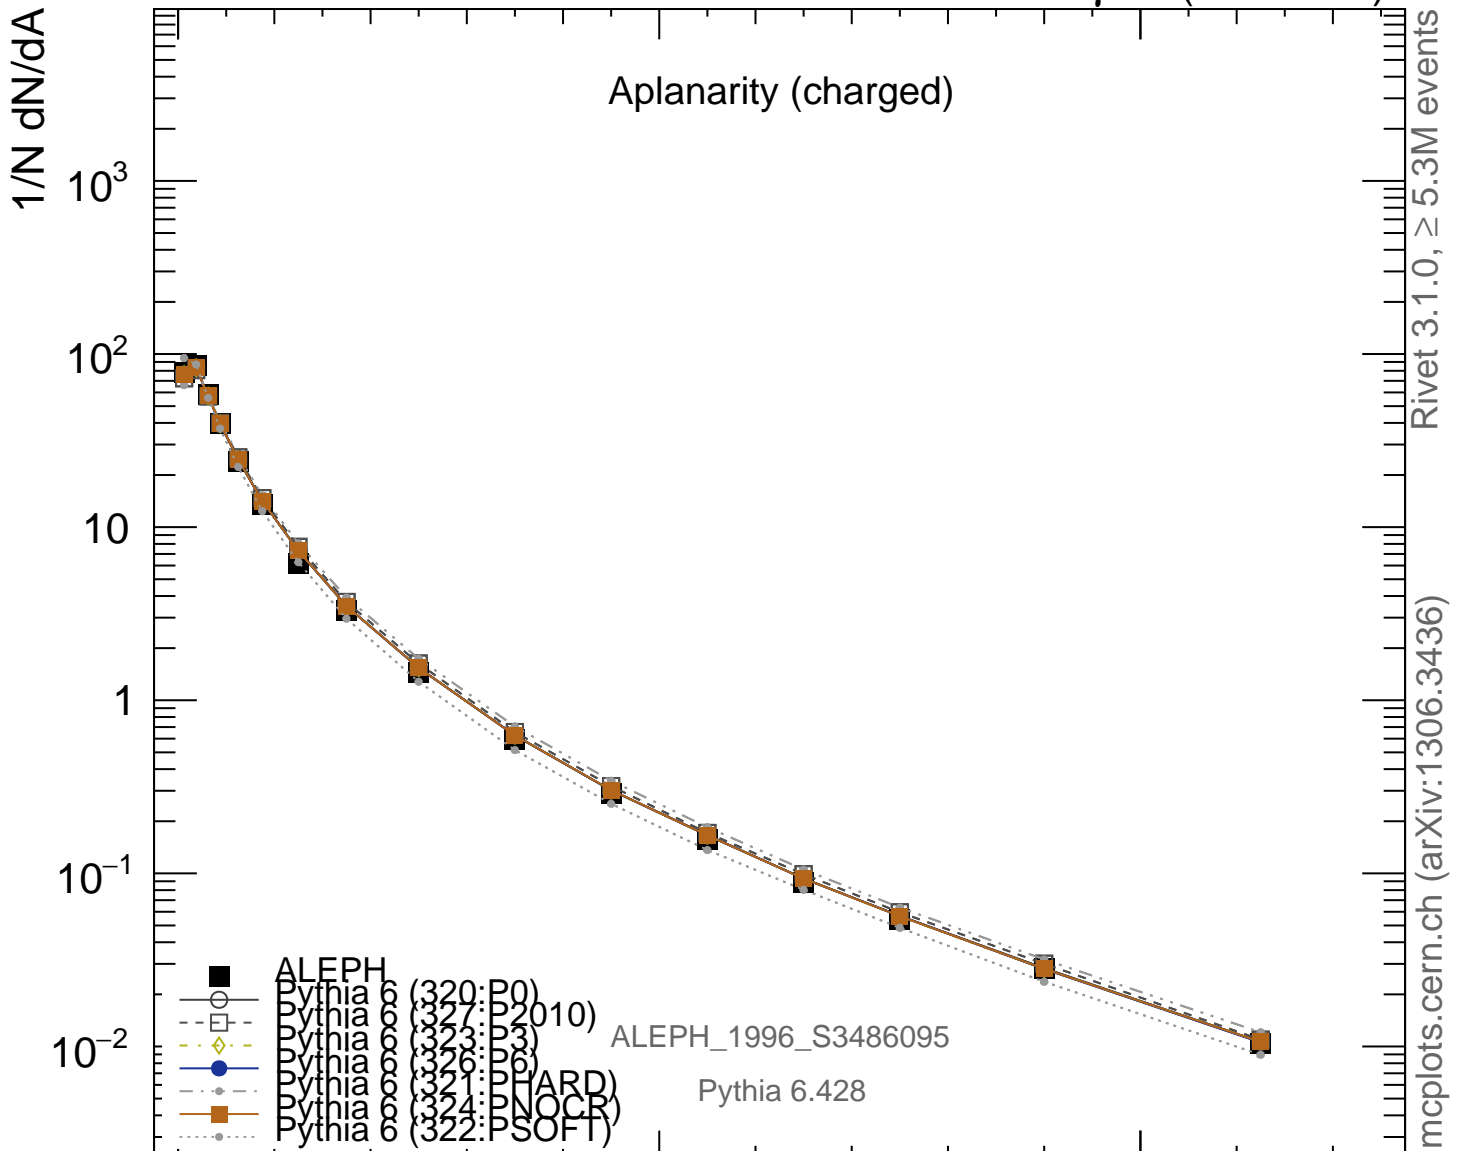

Aplanarity (charged)

Rivet 3.1.0,  $\geq 5.3M$  events  
mcplots.cern.ch (arXiv:1306.3436)