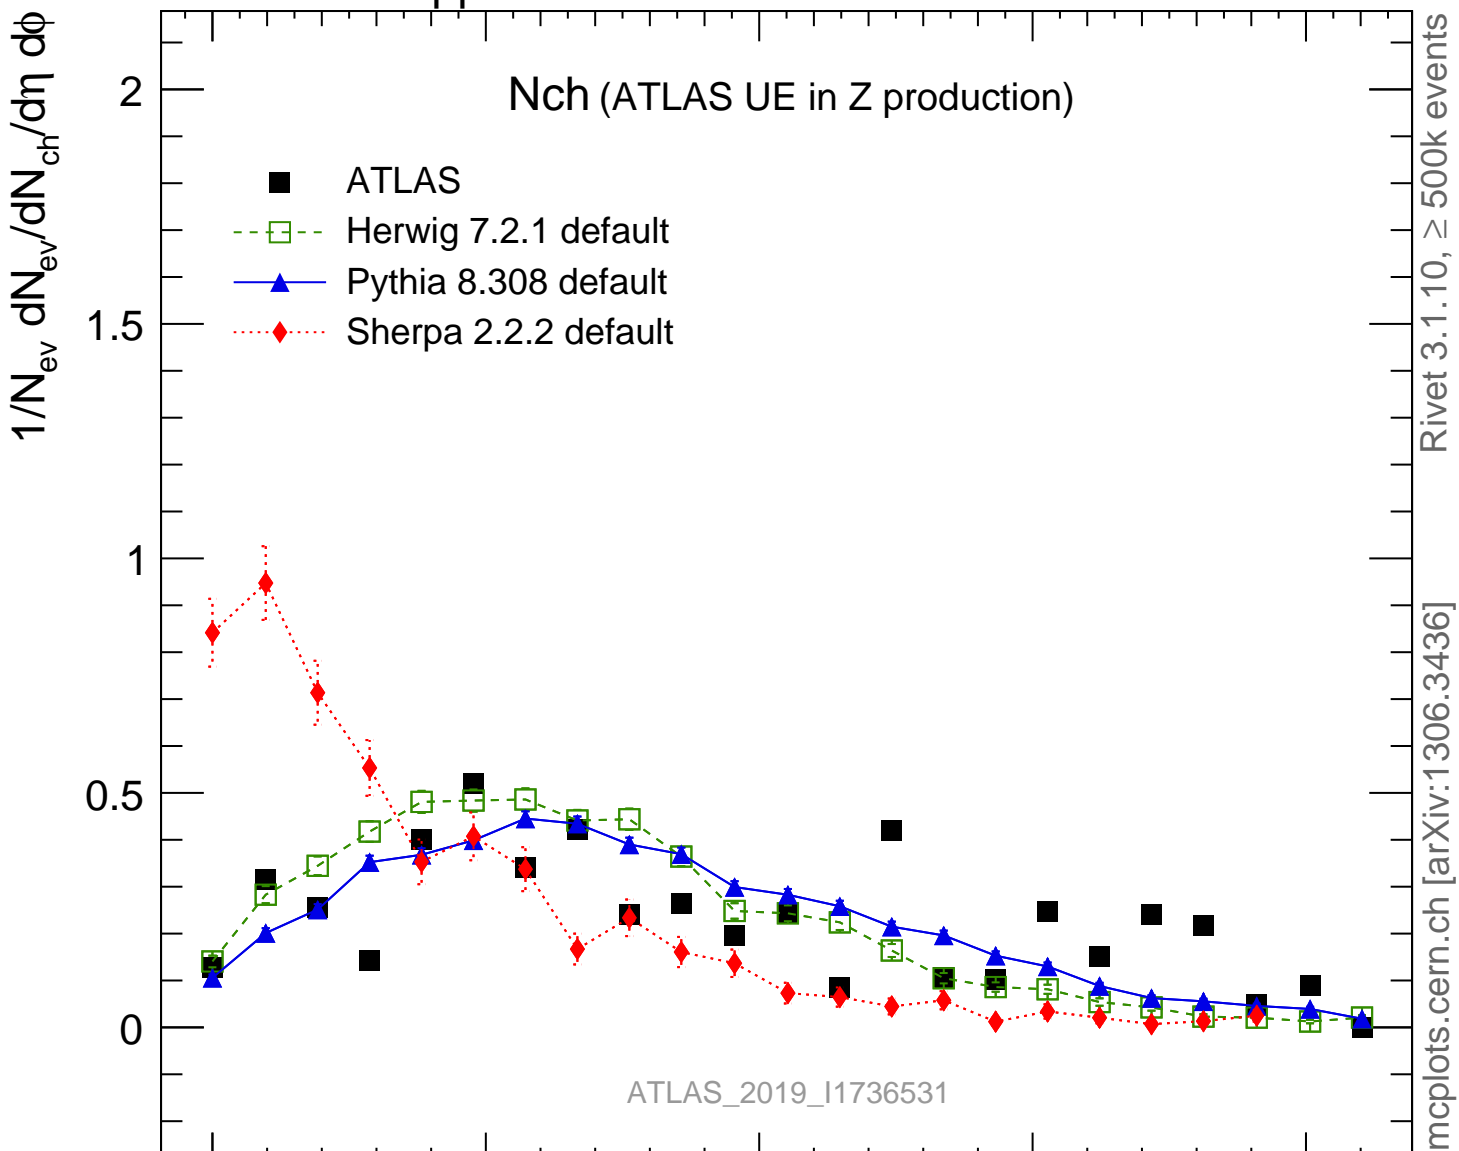

Nch (ATLAS UE in Z production)

ATLAS_2019_I1736531