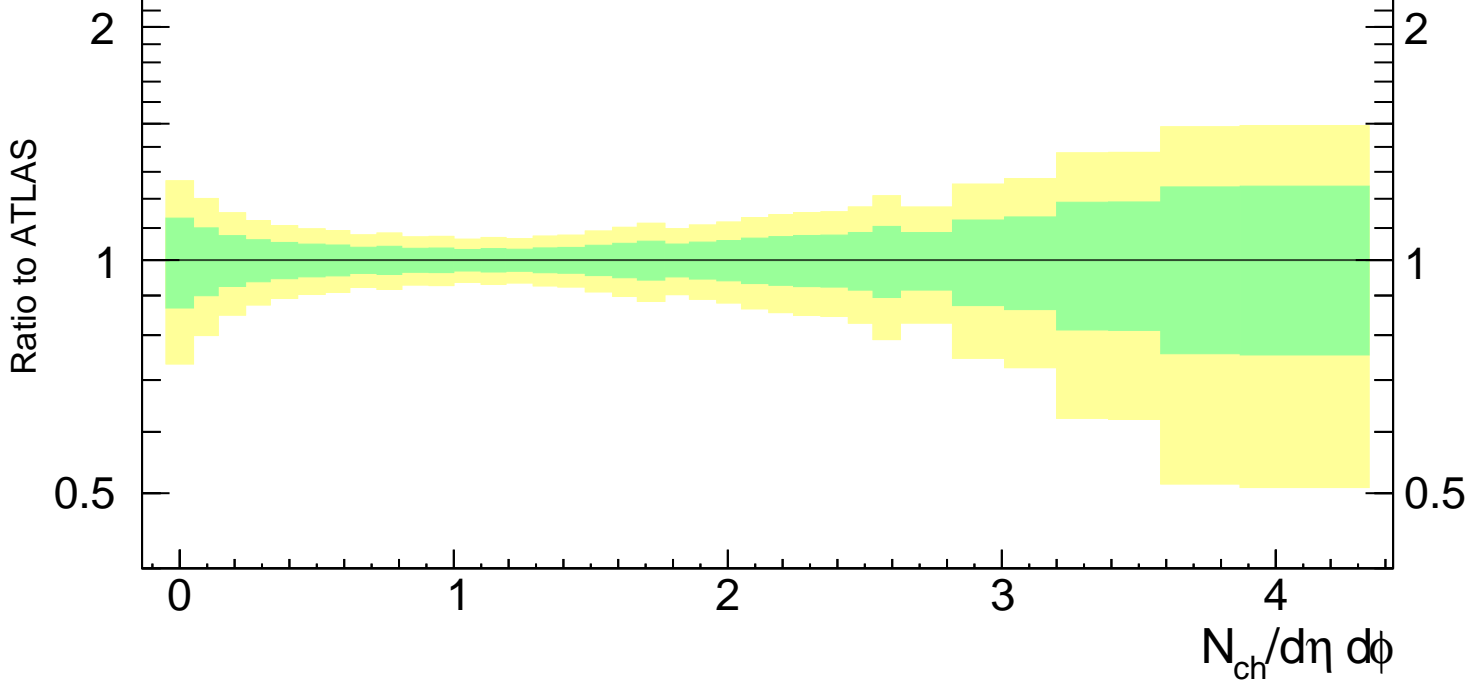

13000 GeV pp

Z+Jet

Nch (ATLAS UE in Z production)

mcplots.cern.ch [arXiv:1306.3436]