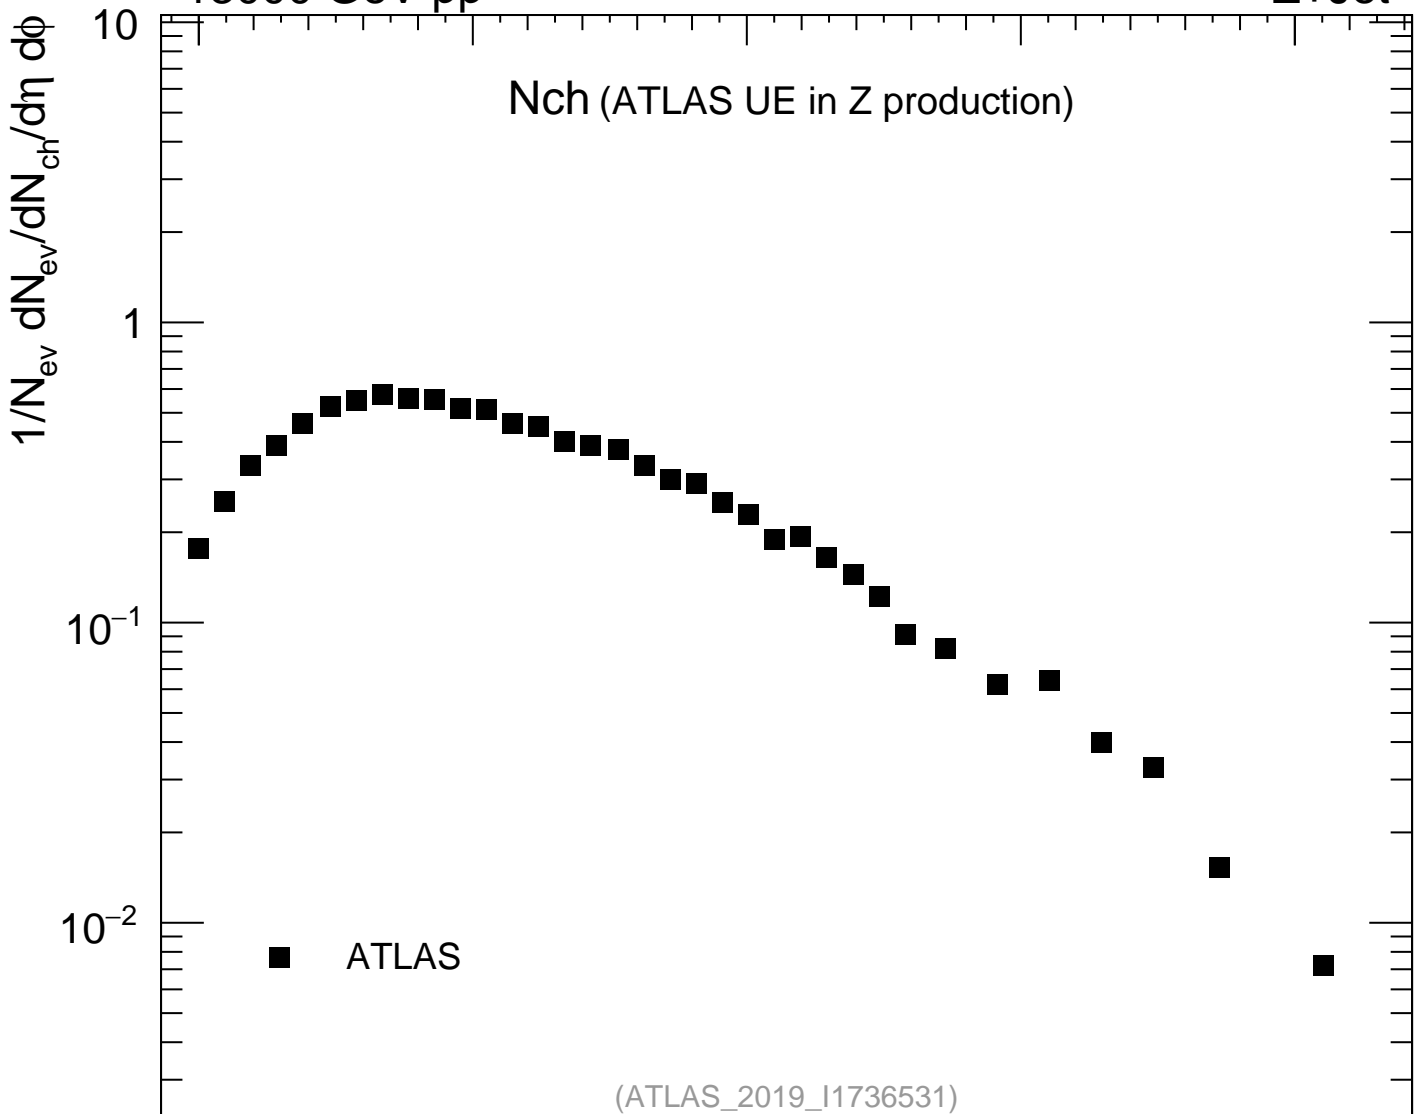

13000 GeV pp

Z+Jet

Nch (ATLAS UE in Z production)

mcplots.cern.ch [arXiv:1306.3436]