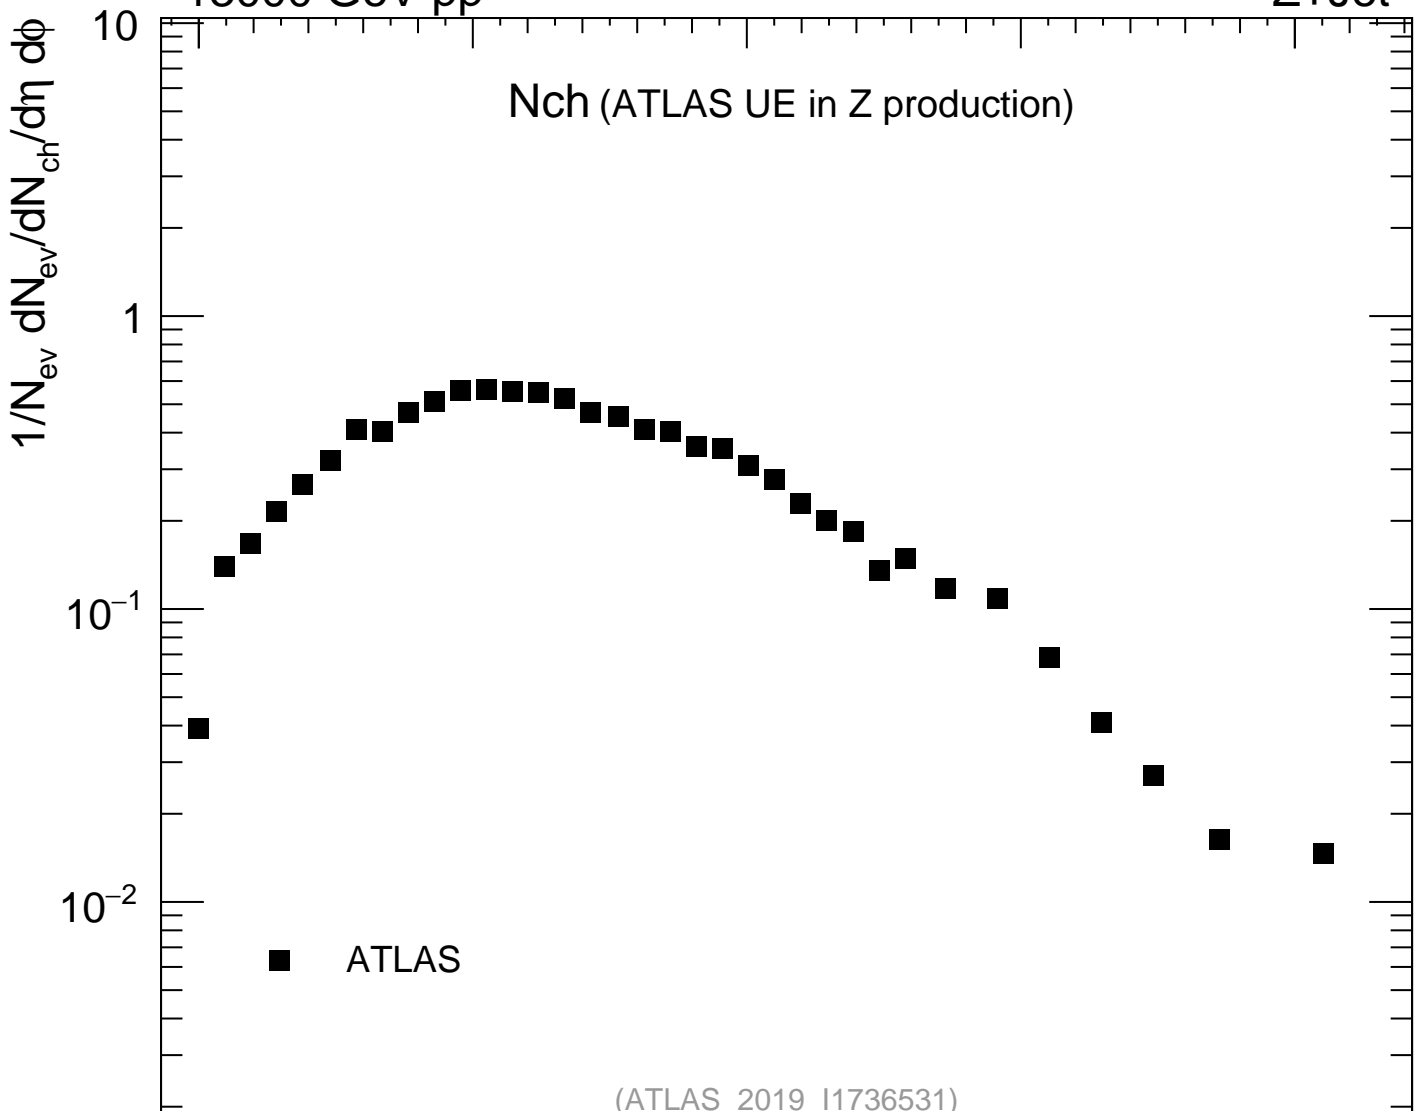

13000 GeV pp

Z+Jet

Nch (ATLAS UE in Z production)

(ATLAS\_2019\_I1736531)

mcplots.cern.ch [arXiv:1306.3436]