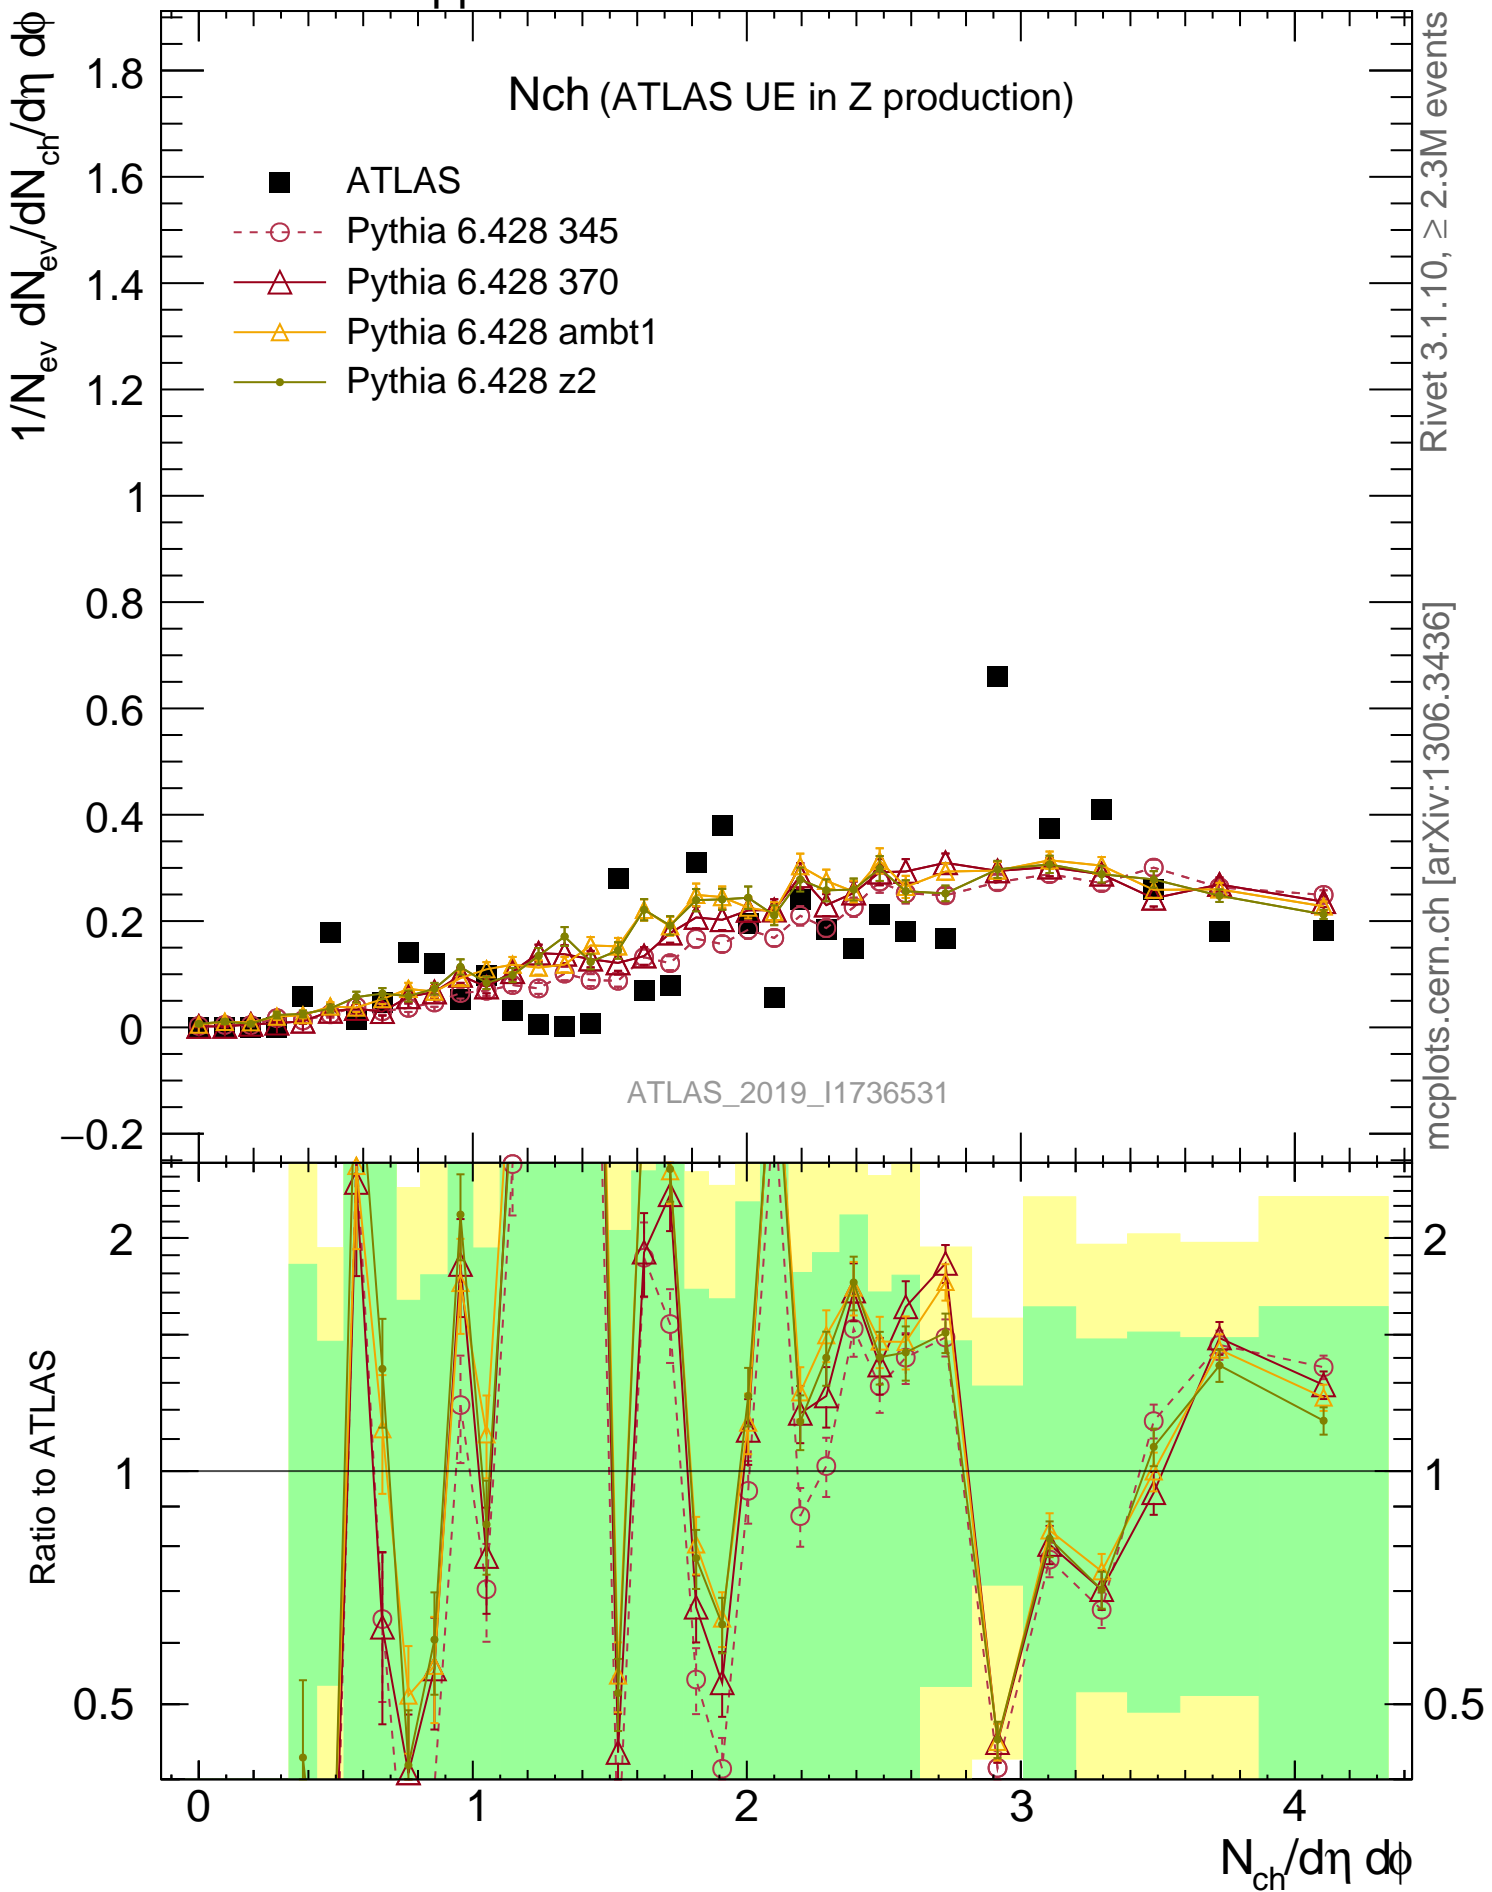

Nch (ATLAS UE in Z production)

Rivet 3.1.10, ≥ 2.3M events

mcplots.cern.ch [arXiv:1306.3436]