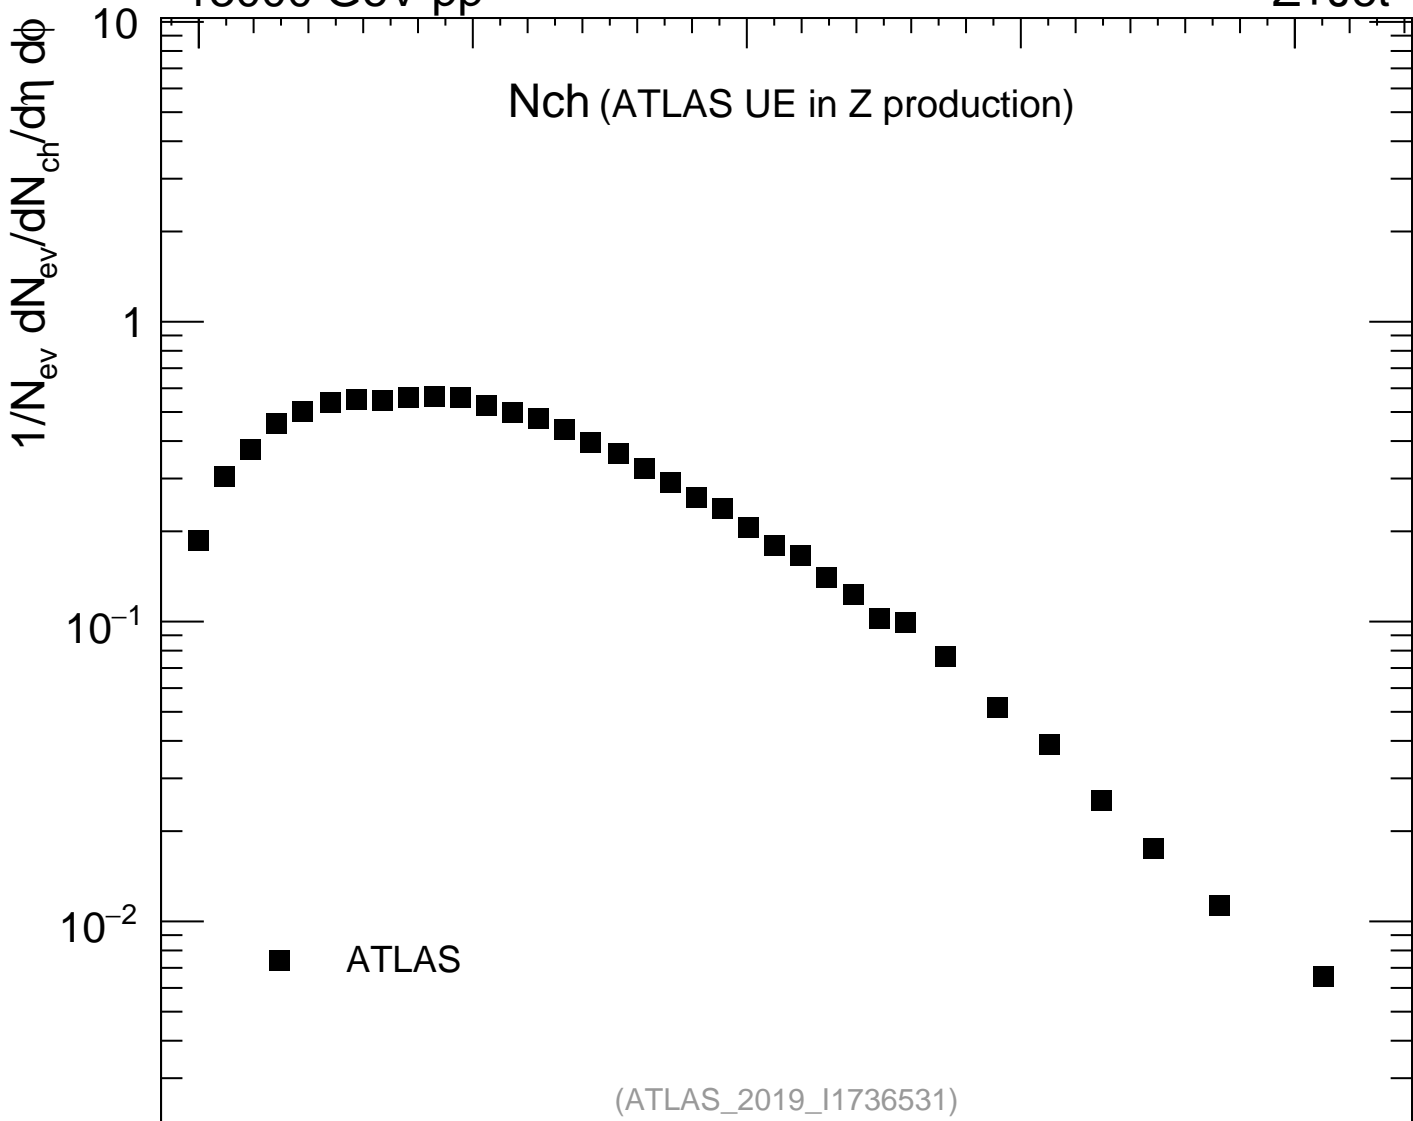

13000 GeV pp

Z+Jet

Nch (ATLAS UE in Z production)

mcplots.cern.ch [arXiv:1306.3436]