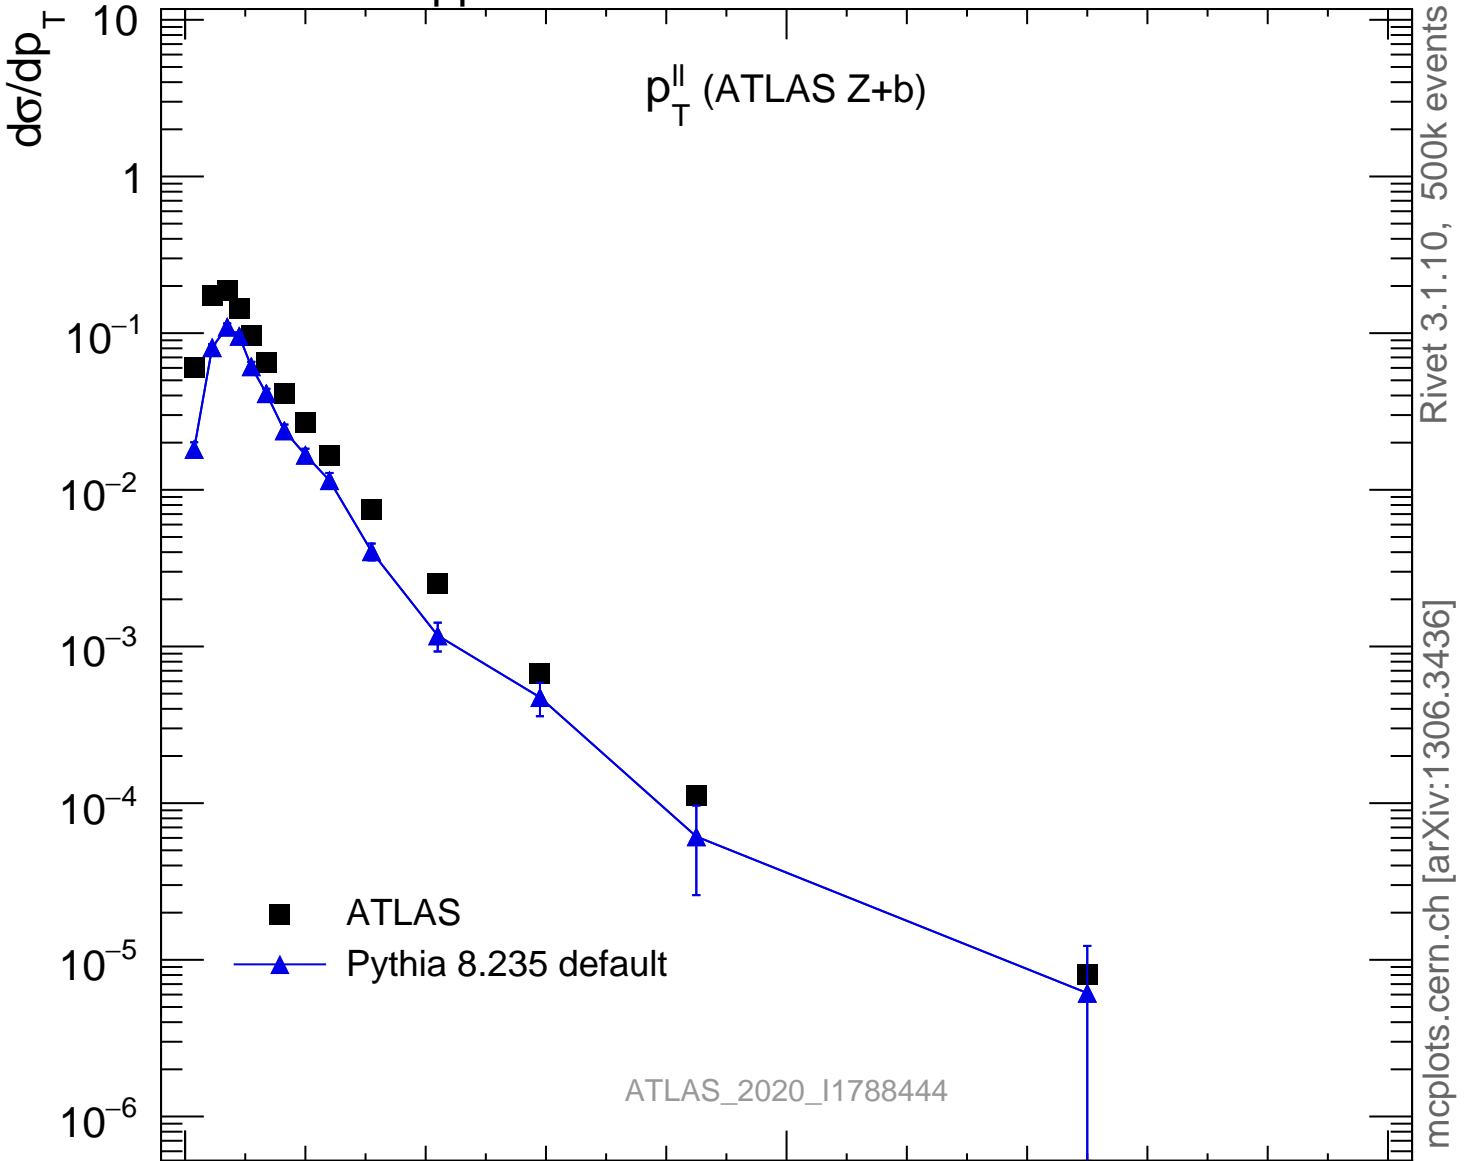

13000 GeV pp

Z+Jet

Rivet 3.1.10, 500k events  
mcplots.cern.ch [arXiv:1306.3436]