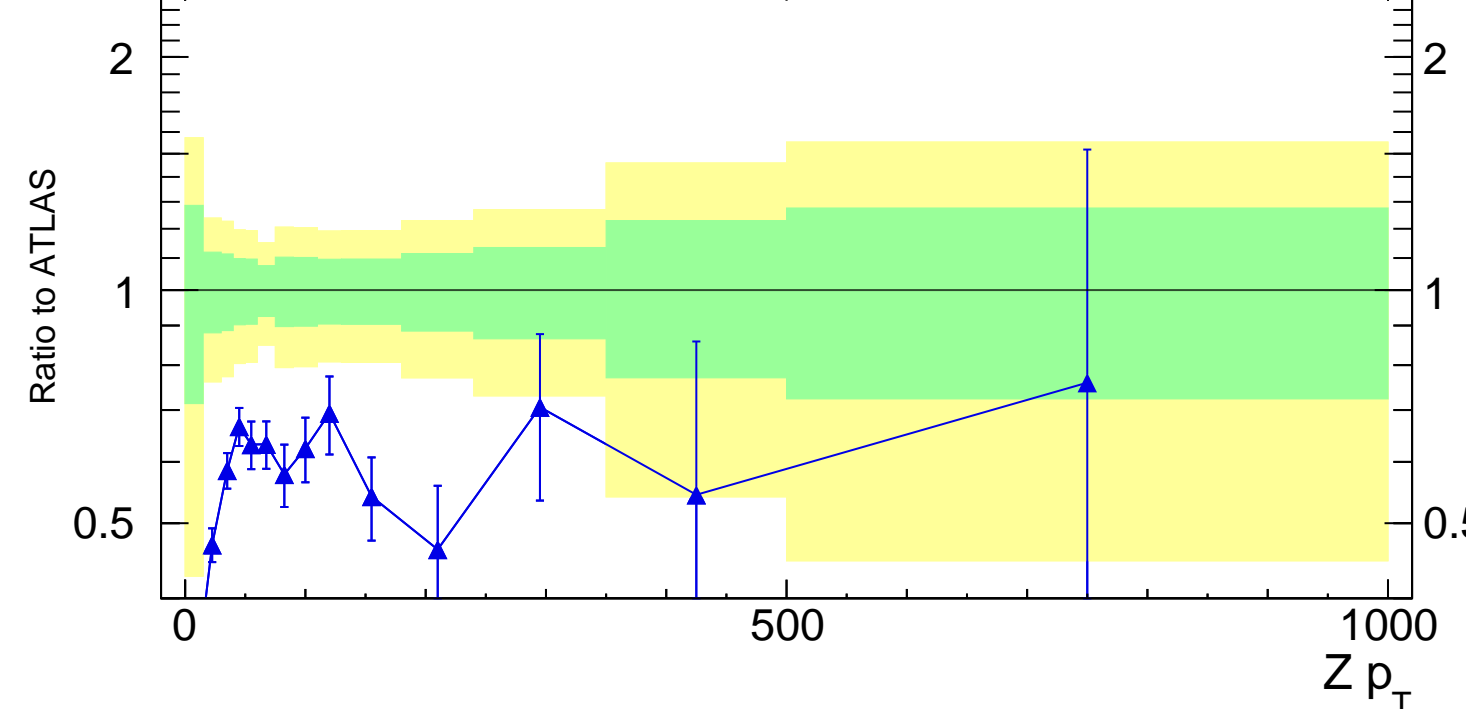

13000 GeV pp

Z+Jet

Rivet 3.1.10, 500k events  
mcplots.cern.ch [arXiv:1306.3436]