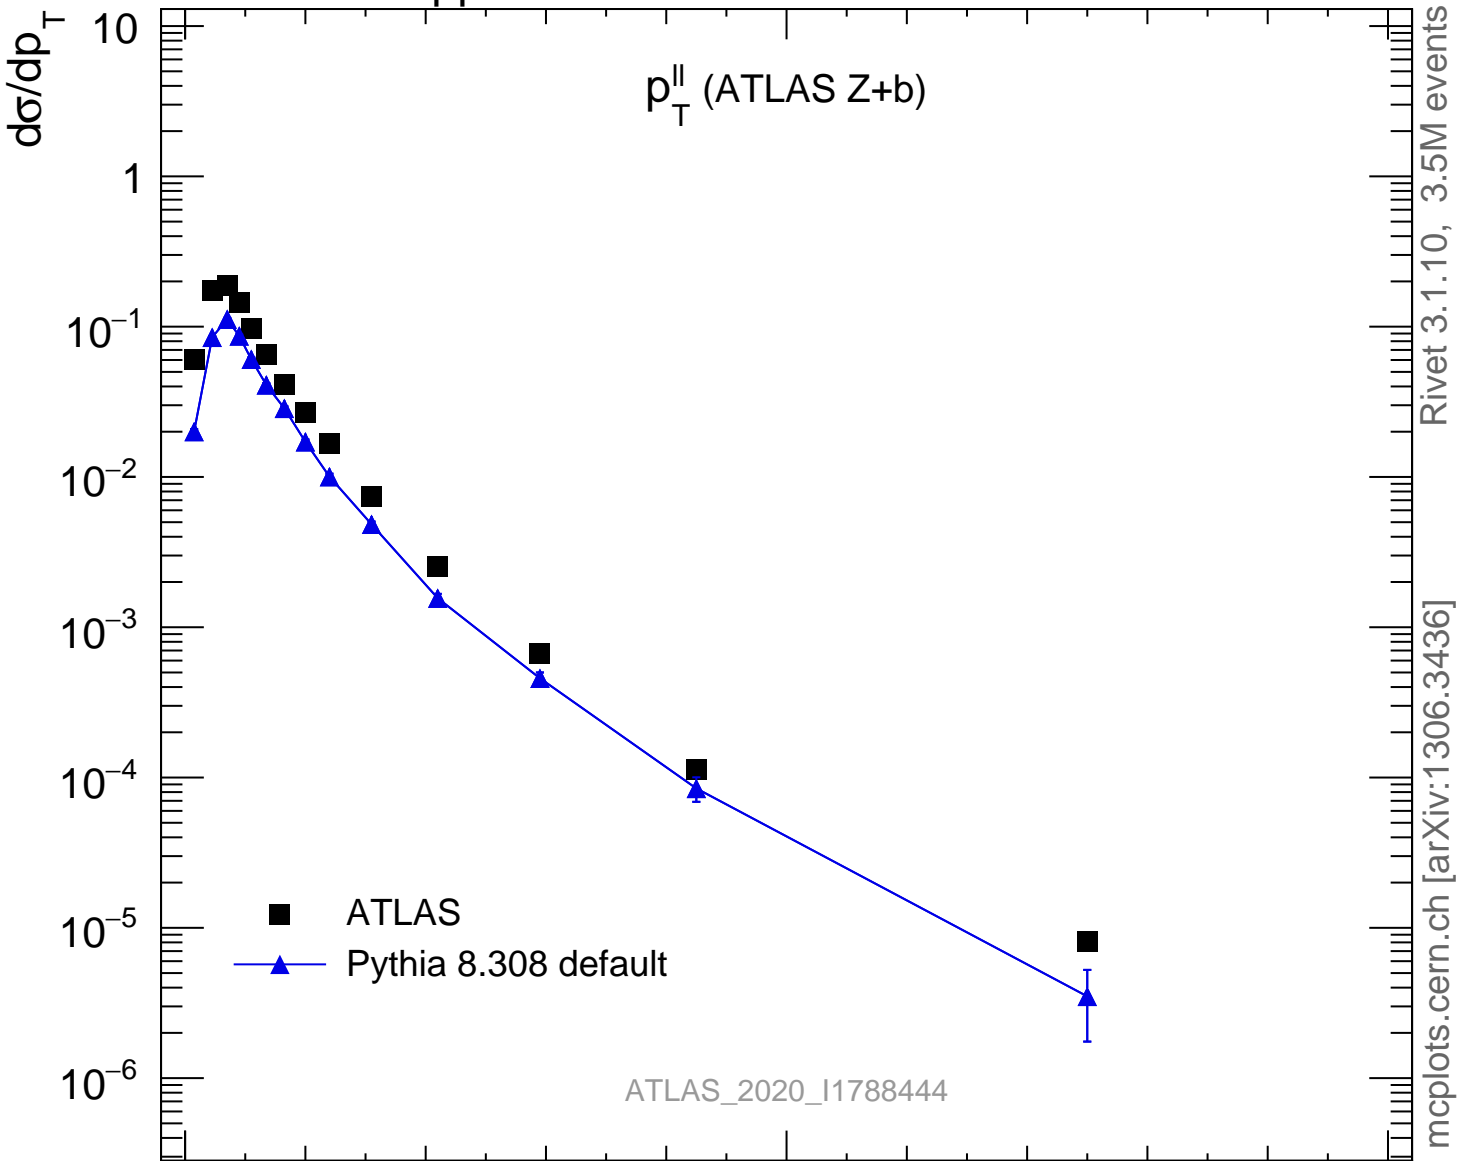

13000 GeV pp

Z+Jet

Rivet 3.1.10, 3.5M events
mcplots.cern.ch [arXiv:1306.3436]