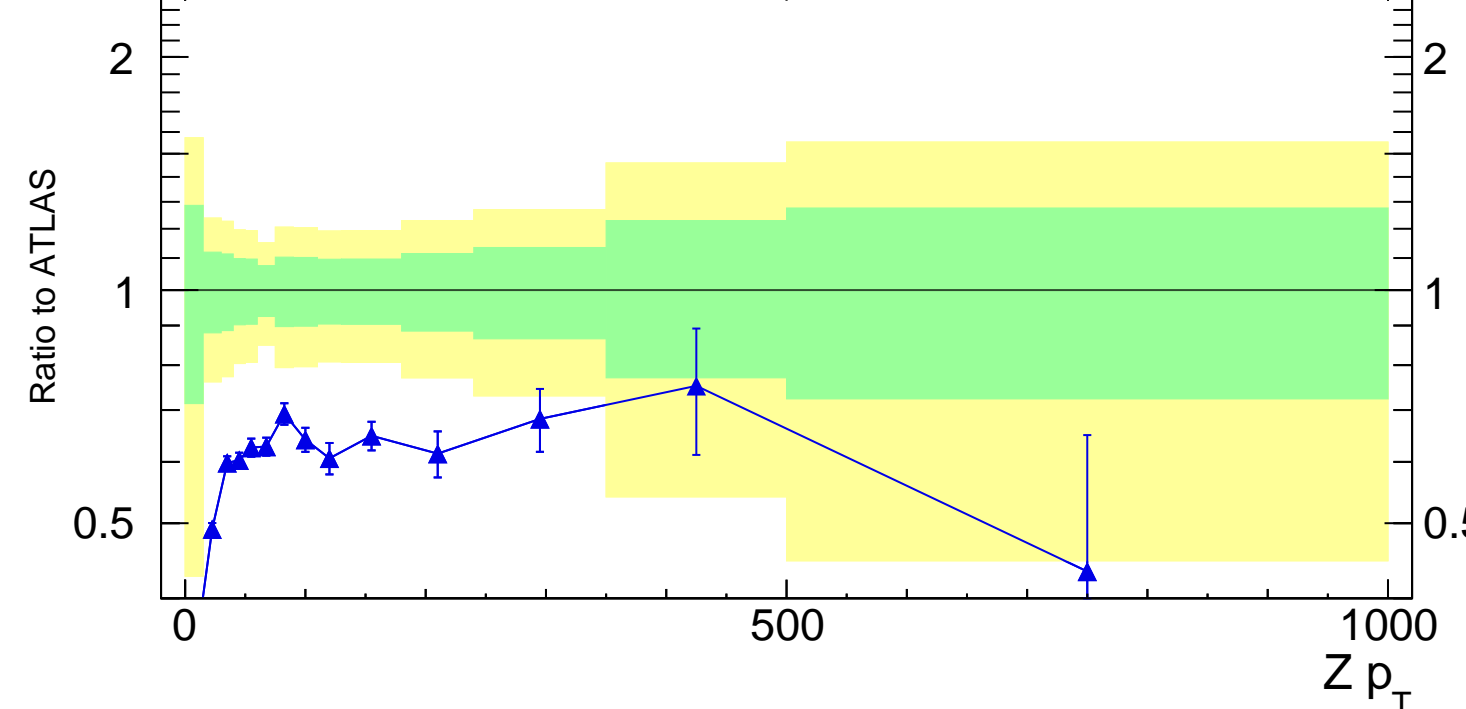

13000 GeV pp

Z+Jet

Rivet 3.1.10, 3.5M events
mcplots.cern.ch [arXiv:1306.3436]