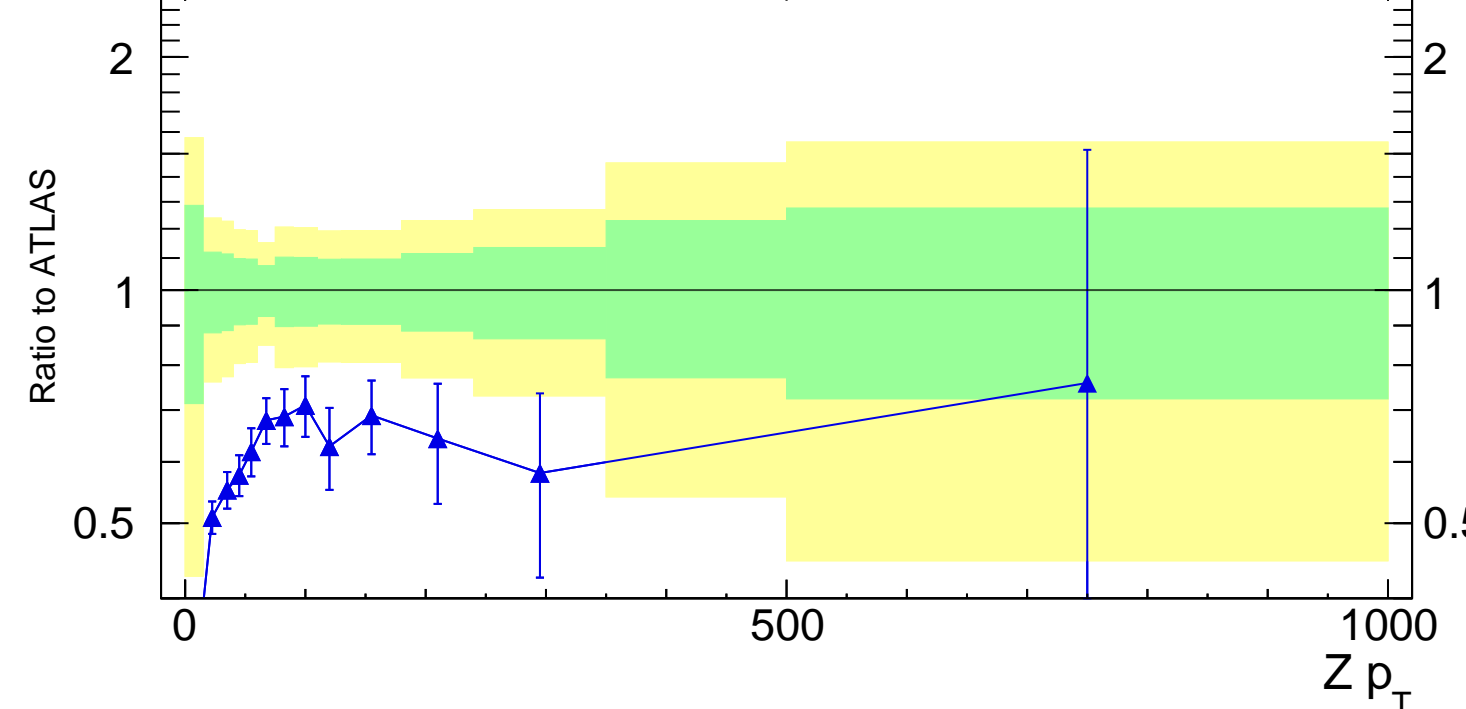

13000 GeV pp

Z+Jet

Rivet 3.1.10, 500k events
mcplots.cern.ch [arXiv:1306.3436]