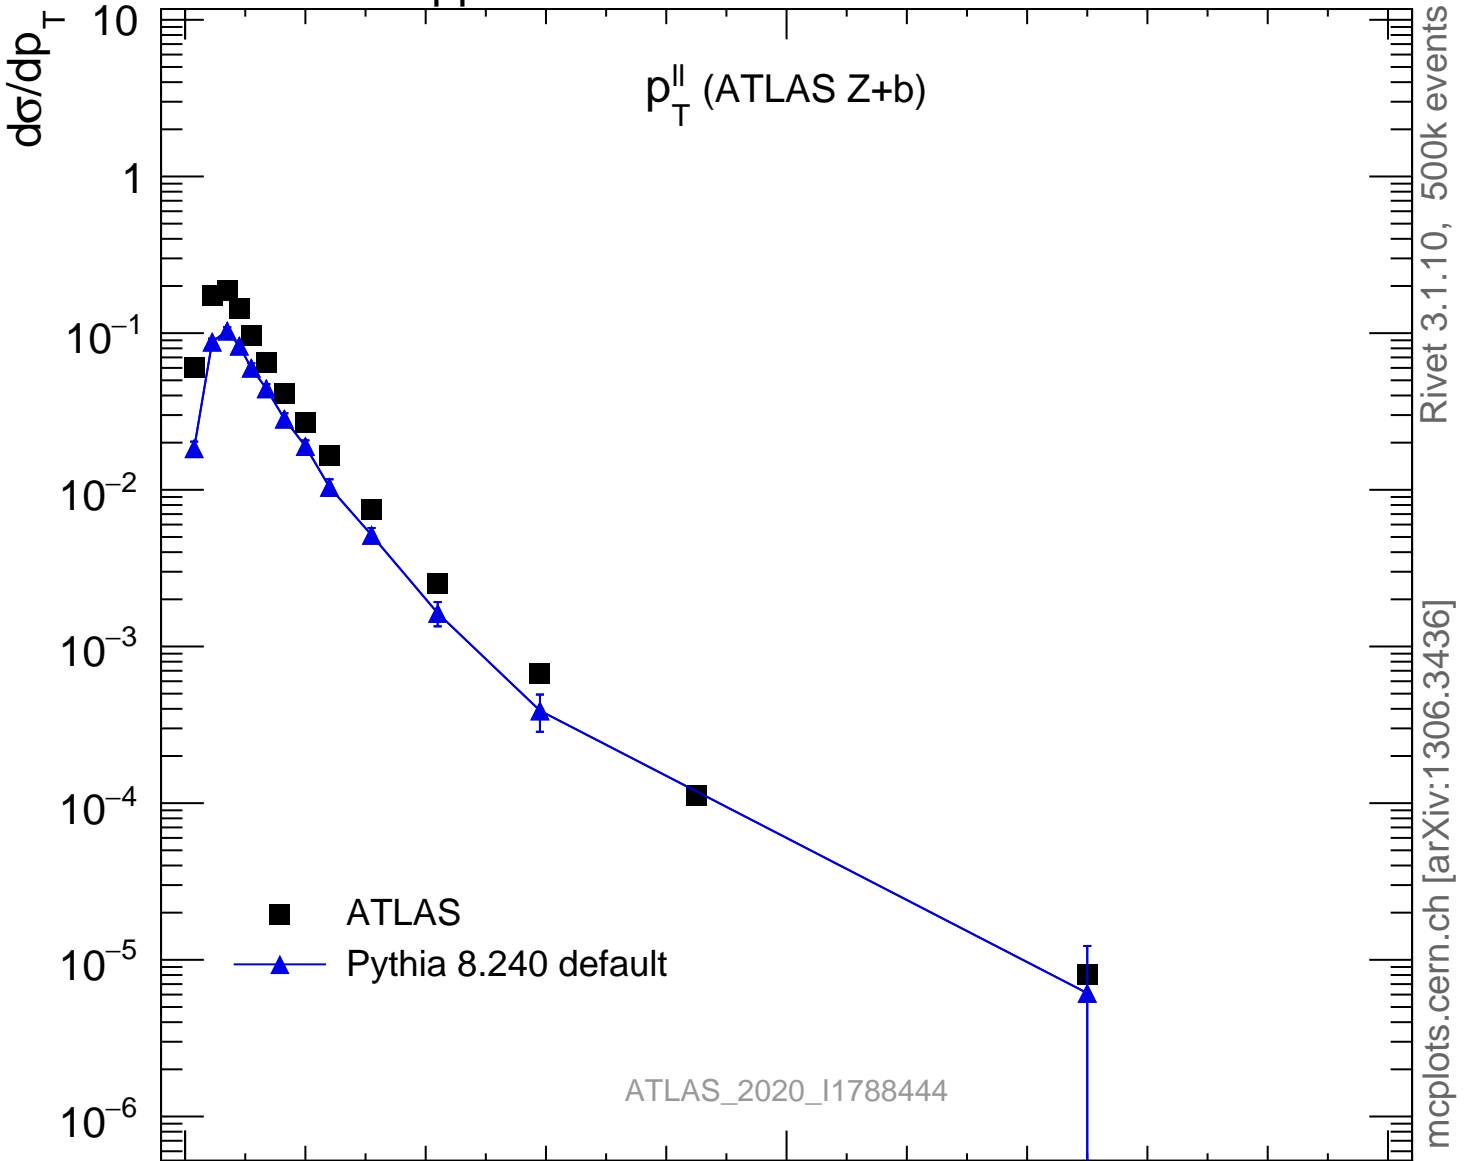

13000 GeV pp

Z+Jet

Rivet 3.1.10, 500k events
mcplots.cern.ch [arXiv:1306.3436]