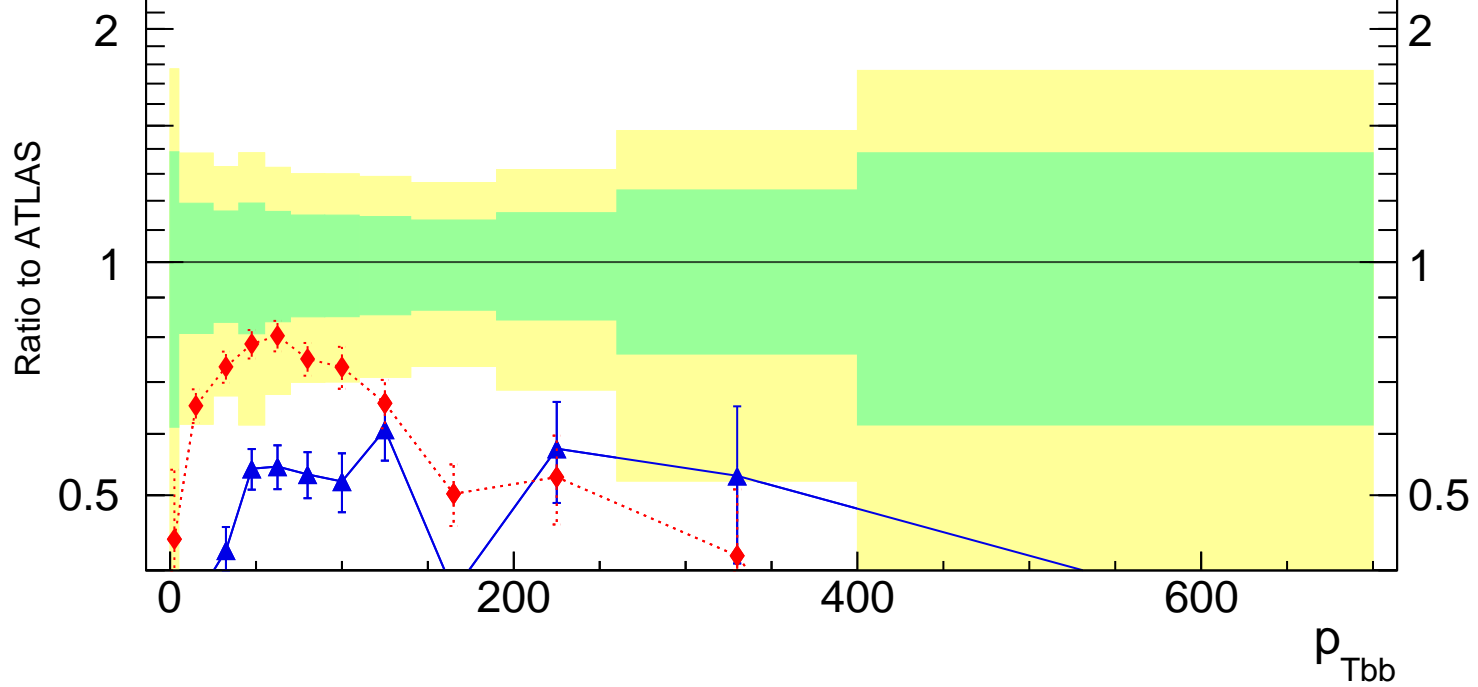

13000 GeV pp

Z+Jet

Rivet 3.1.10, ≥ 2.6M events

mcplots.cern.ch [arXiv:1306.3436]