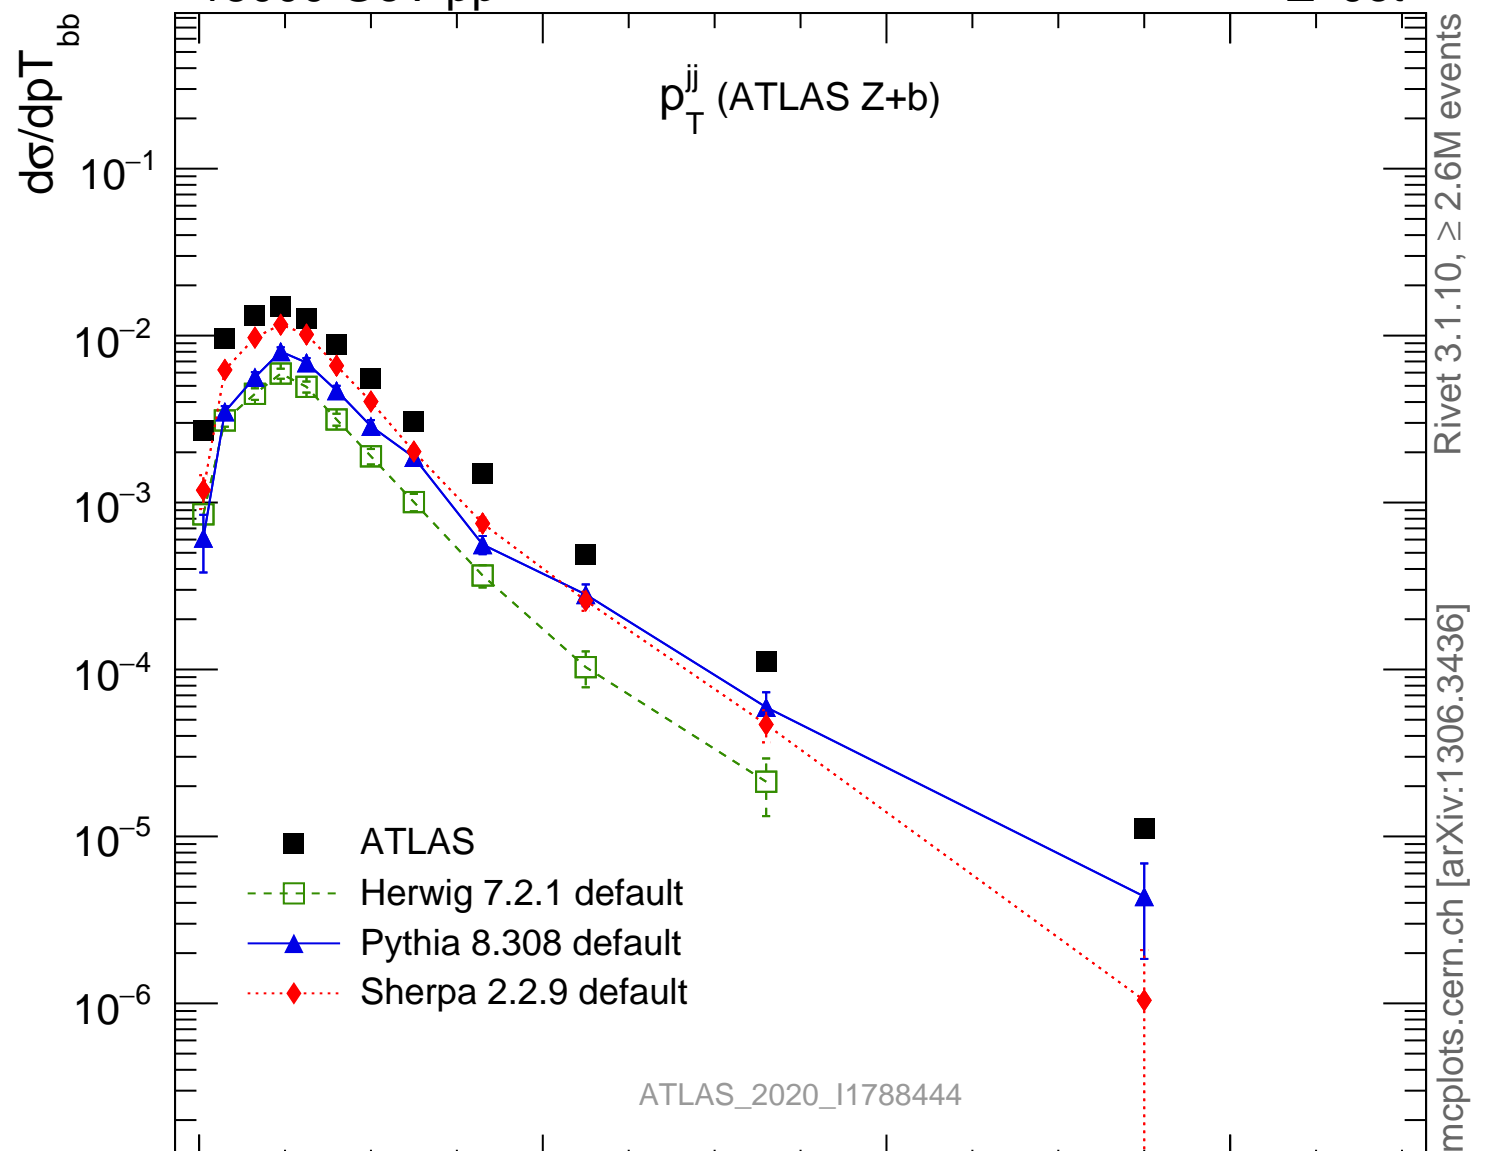

13000 GeV pp

Z+Jet

Rivet 3.1.10, ≥ 2.6M events

mcplots.cern.ch [arXiv:1306.3436]