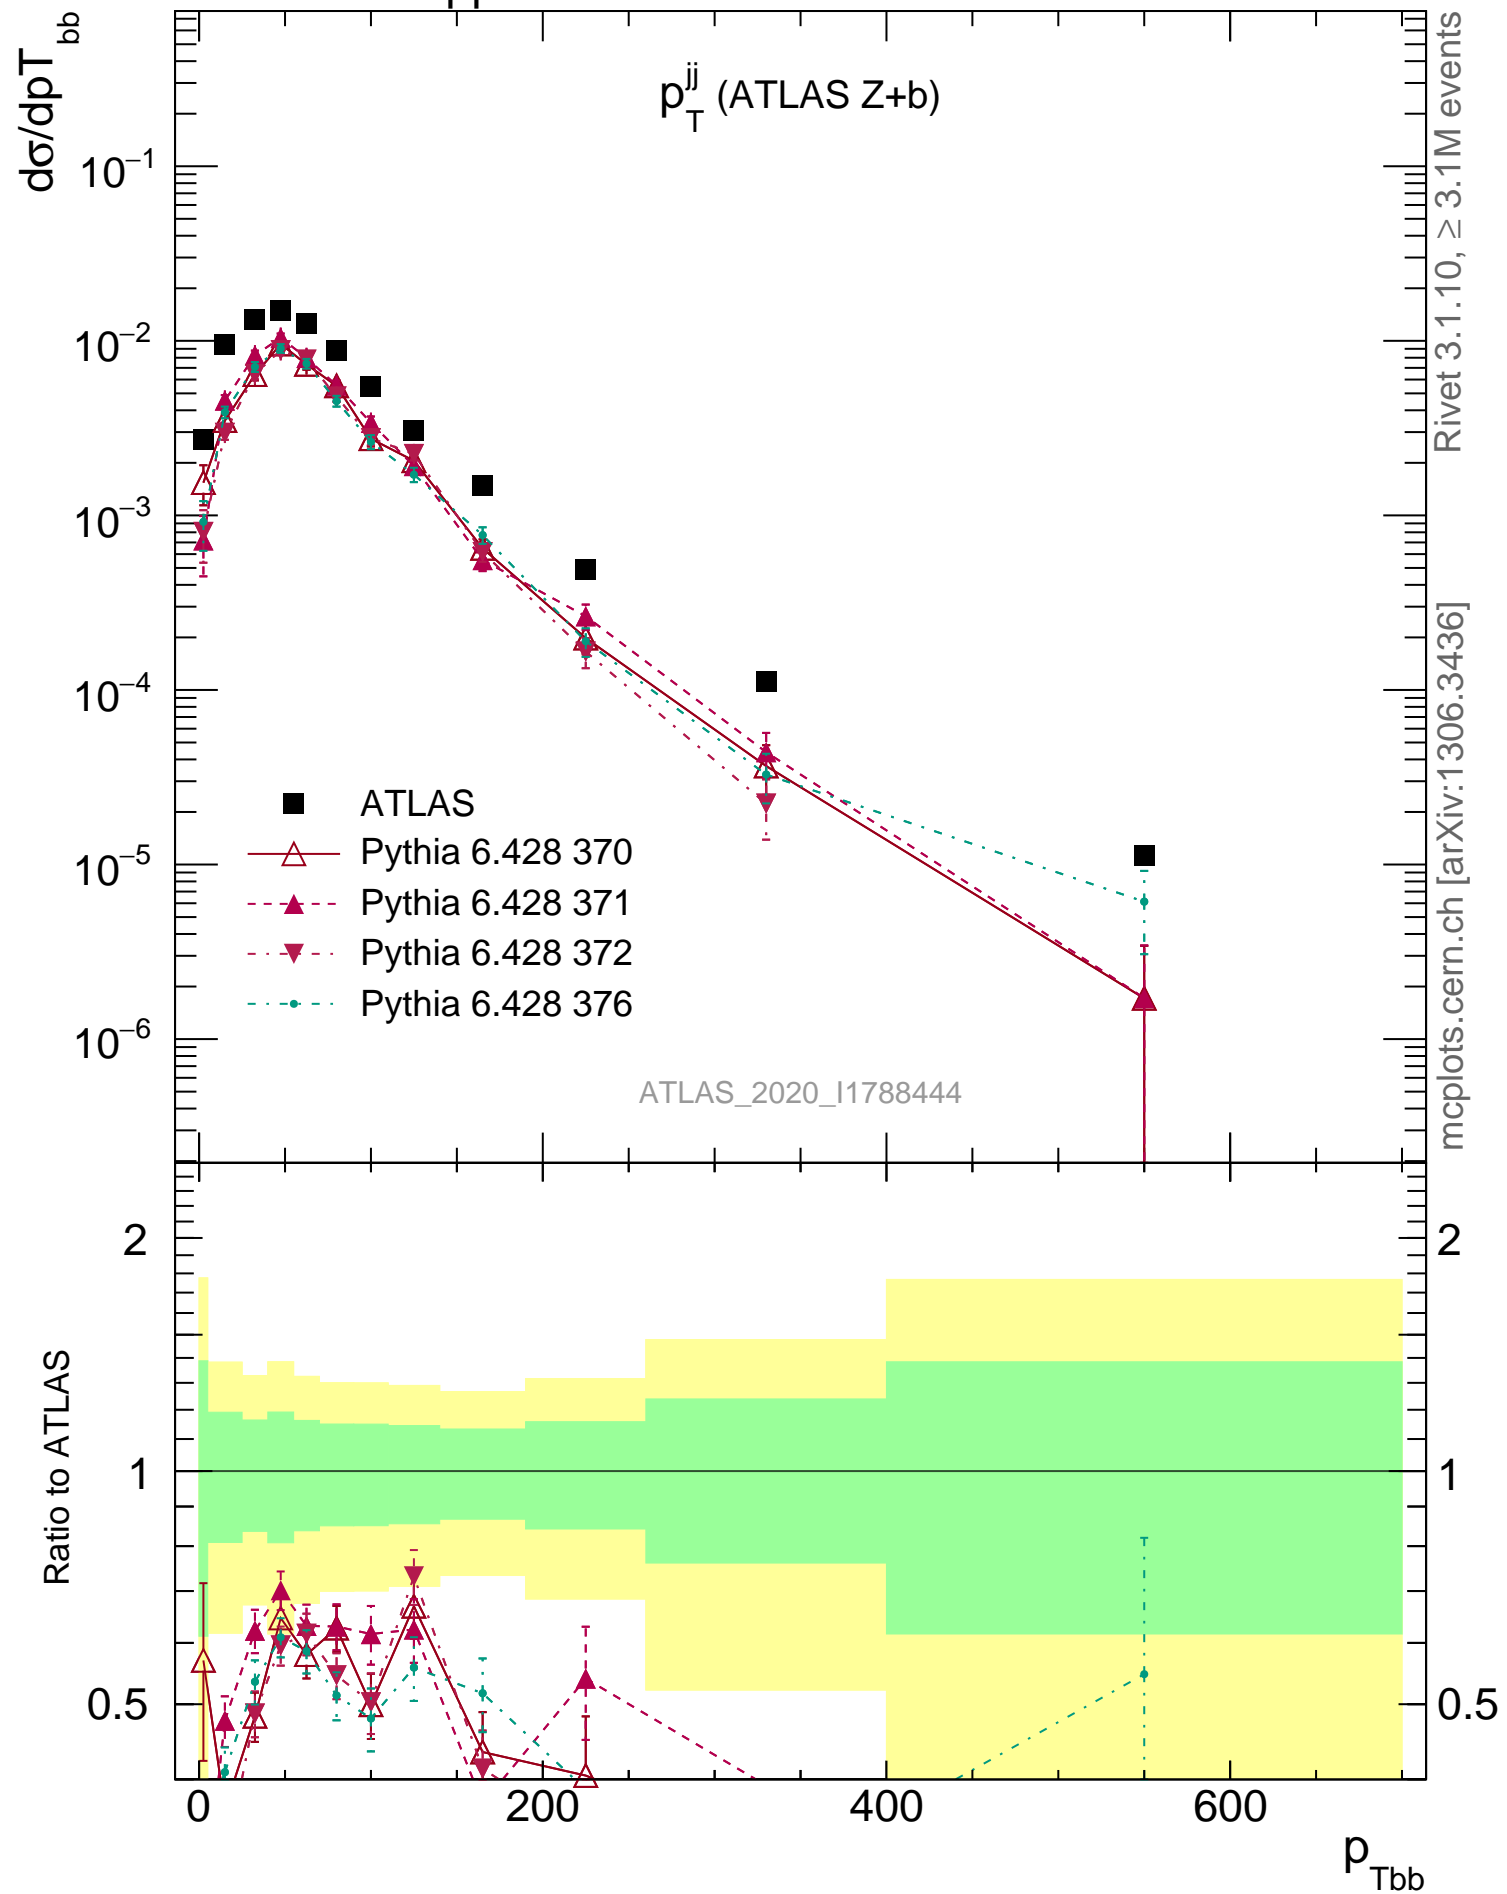

13000 GeV pp

Z+Jet

Rivet 3.1.10, ≥ 3.1M events

mcplots.cern.ch [arXiv:1306.3436]