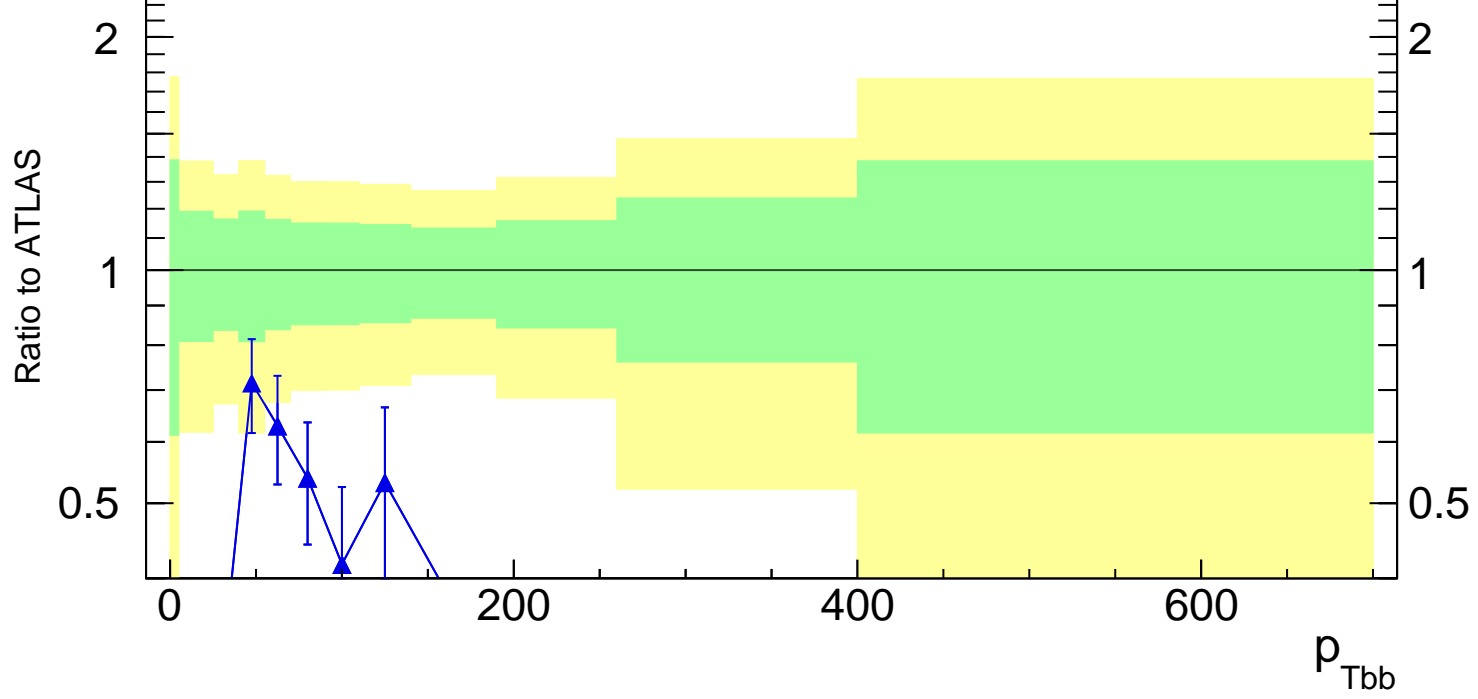

13000 GeV pp

Z+Jet

Rivet 3.1.10, 500k events

mcplots.cern.ch [arXiv:1306.3436]