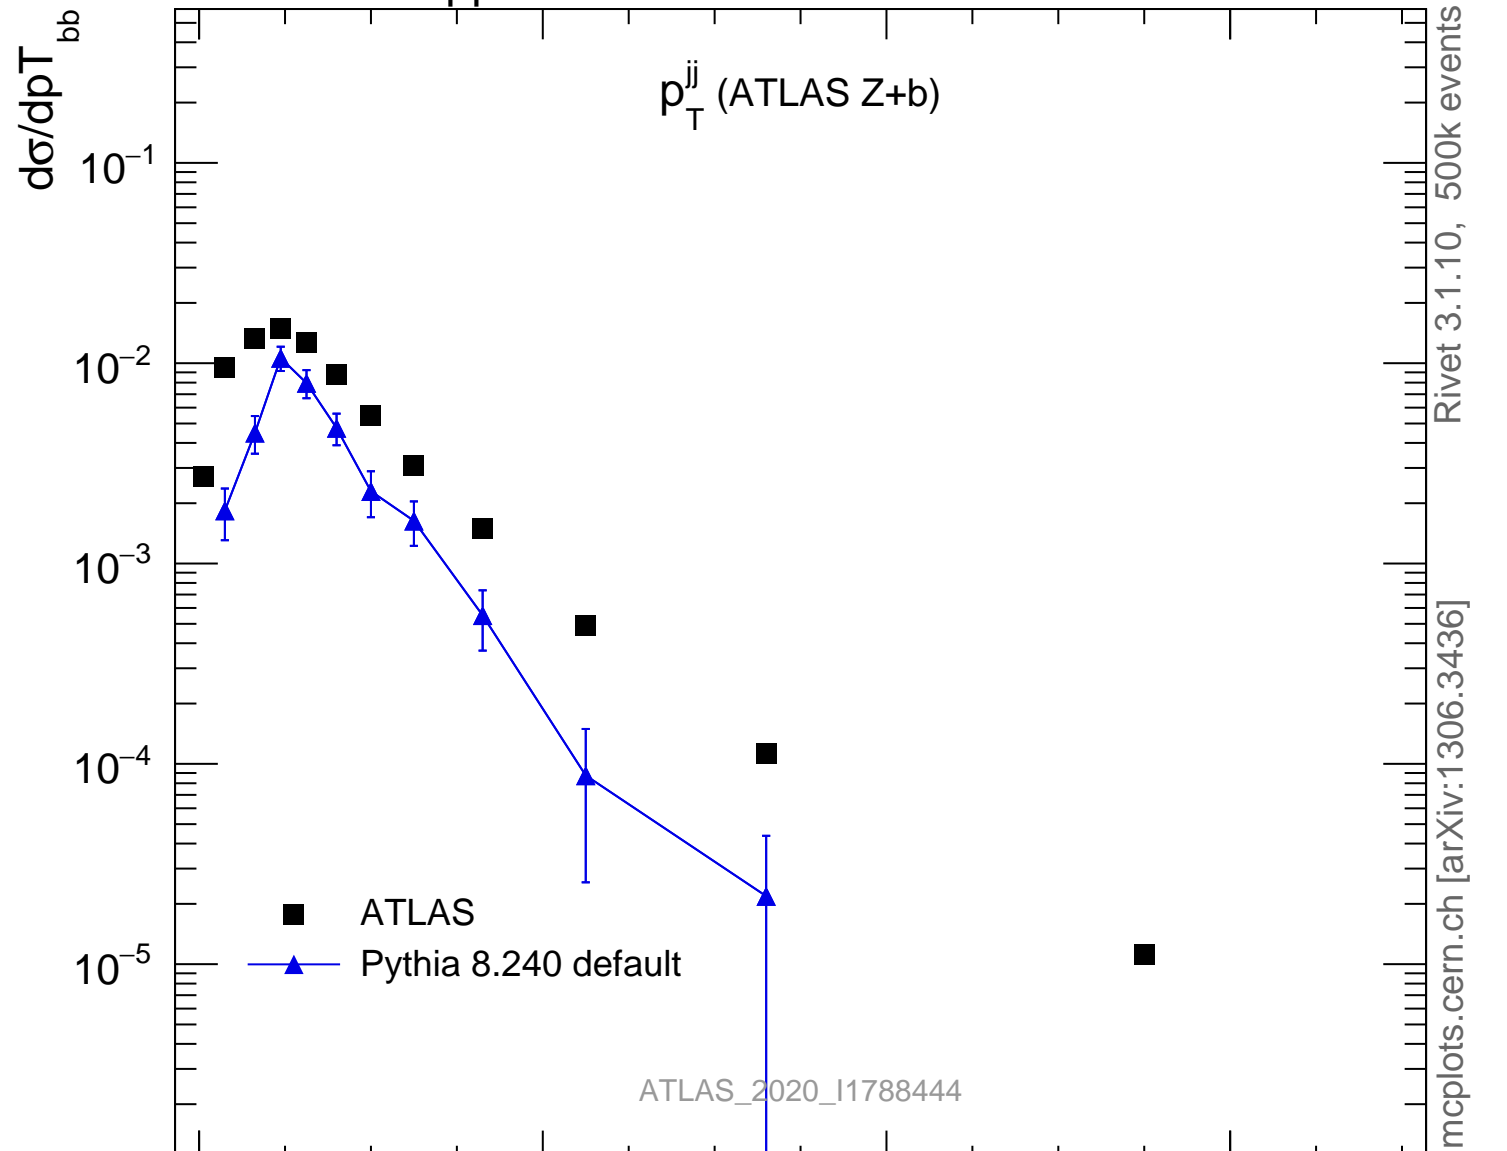

13000 GeV pp

Z+Jet

Rivet 3.1.10, 500k events

mcplots.cern.ch [arXiv:1306.3436]