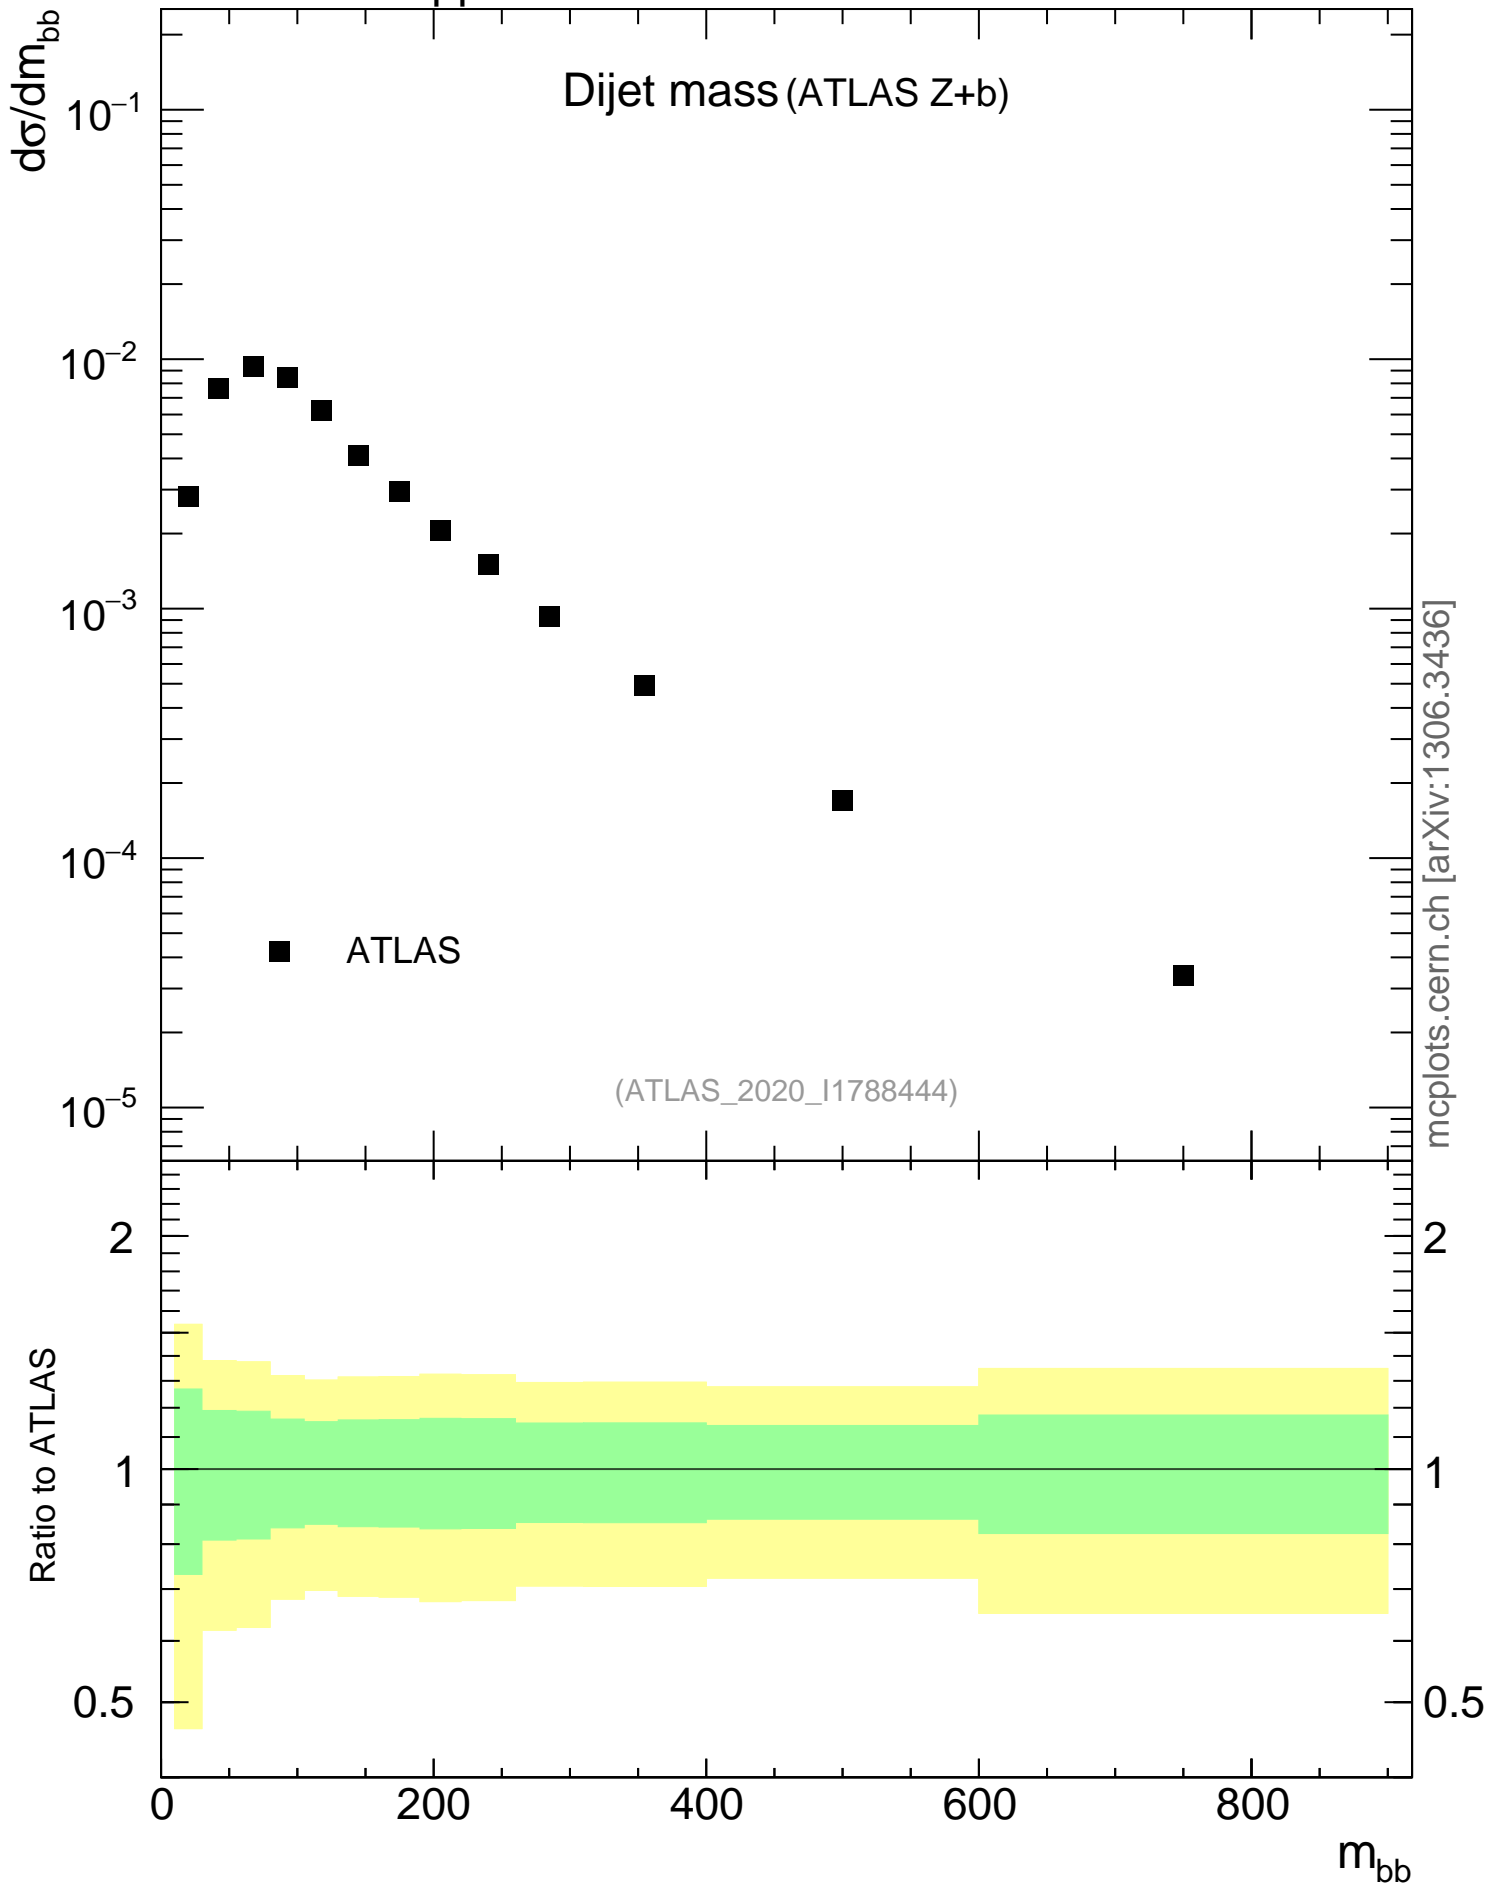

13000 GeV pp

Z+Jet

Dijet mass (ATLAS Z+b)

mcplots.cern.ch [arXiv:1306.3436]