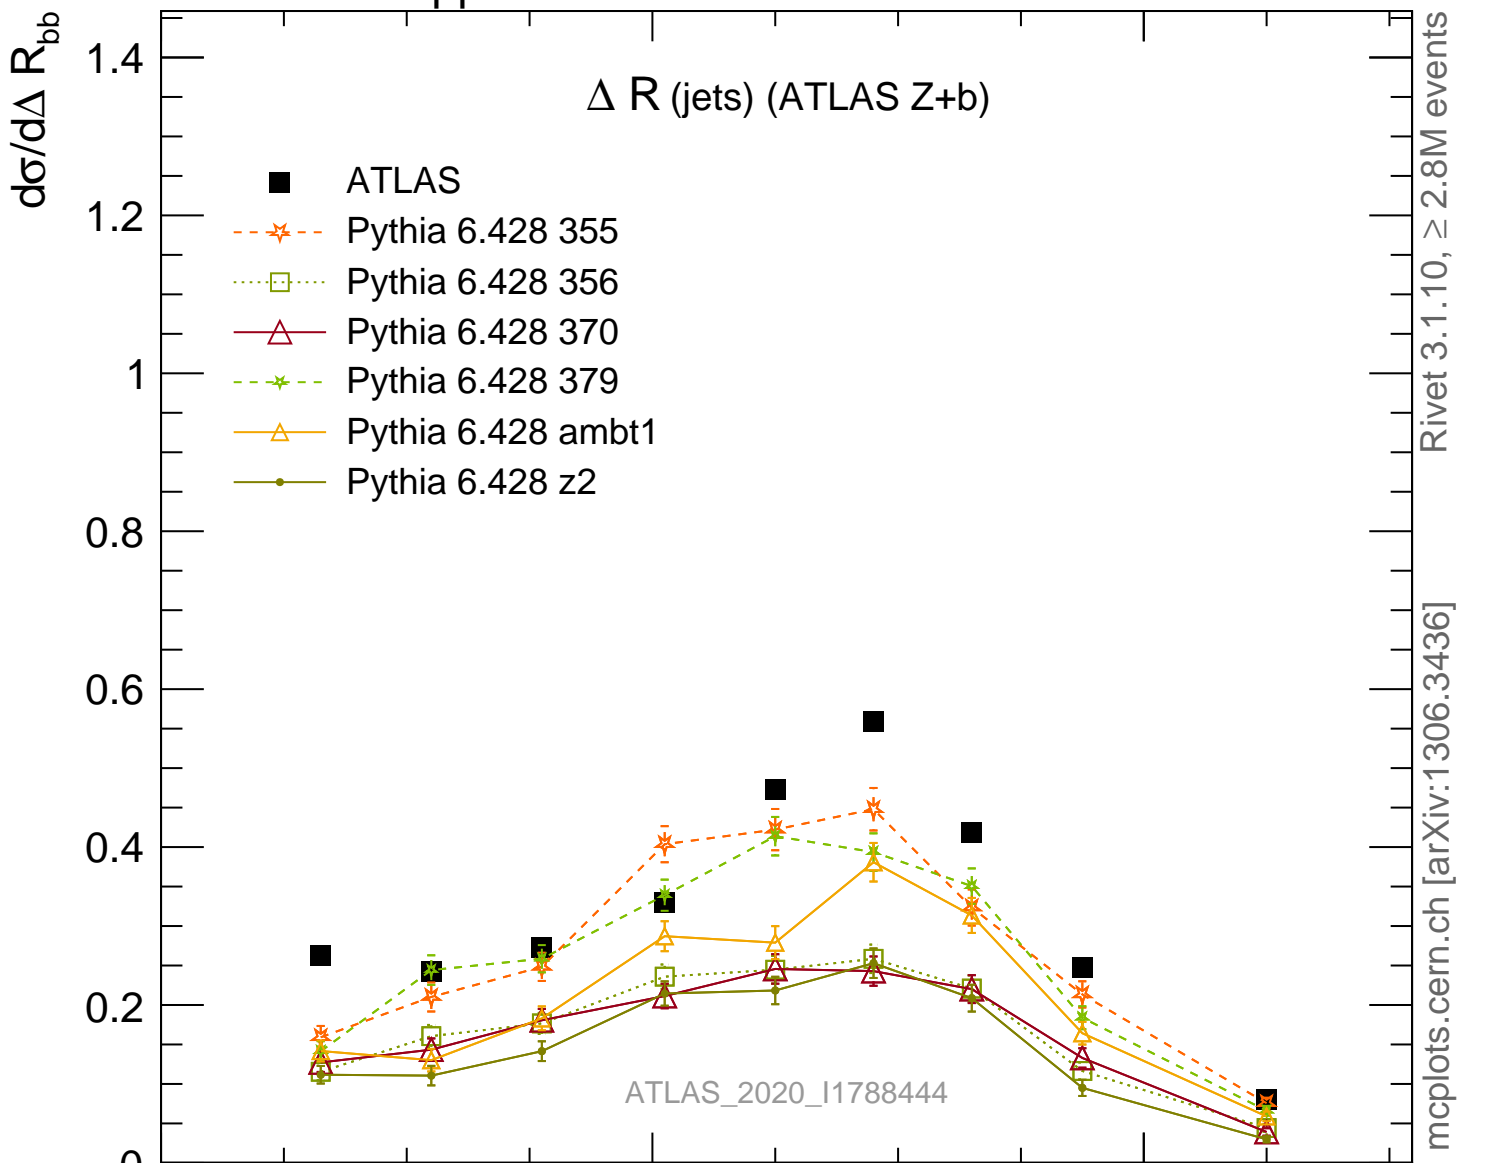

13000 GeV pp

Z+Jet

 ΔR (jets) (ATLAS Z+b)Rivet 3.1.10, $\geq 2.8M$ events

mcplots.cern.ch [arXiv:1306.3436]