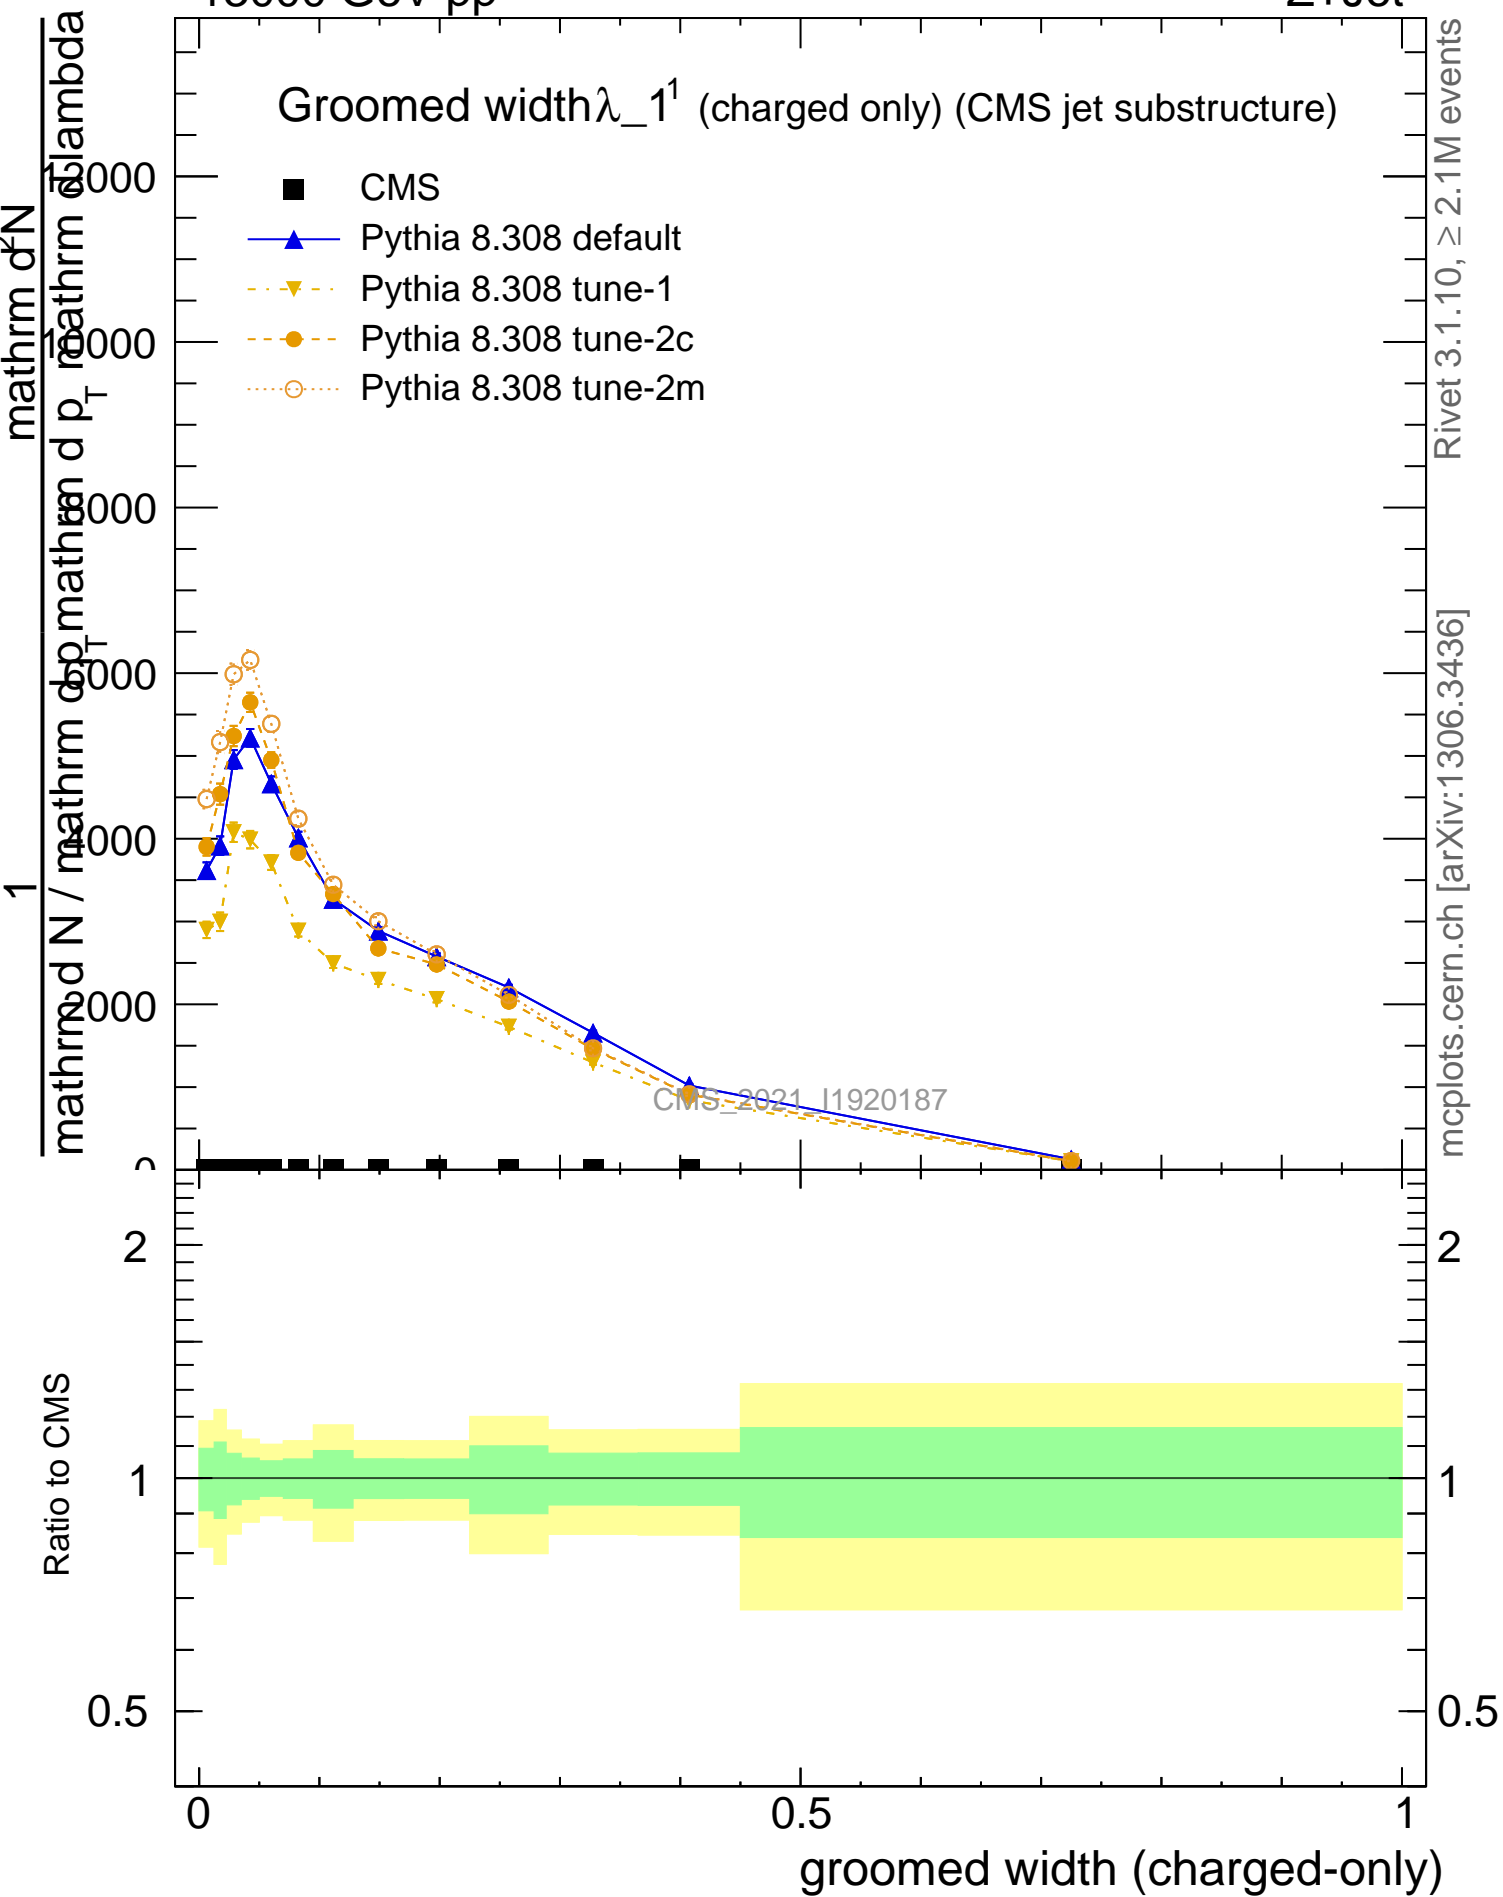

Groomed width  $\lambda_{1^1}$  (charged only) (CMS jet substructure)

- CMS
- ▲ Pythia 8.308 default
- ▼ Pythia 8.308 tune-1
- Pythia 8.308 tune-2c
- Pythia 8.308 tune-2m

Rivet 3.1.10,  $\geq 2.1$ M events  
mcplots.cern.ch [arXiv:1306.3436]