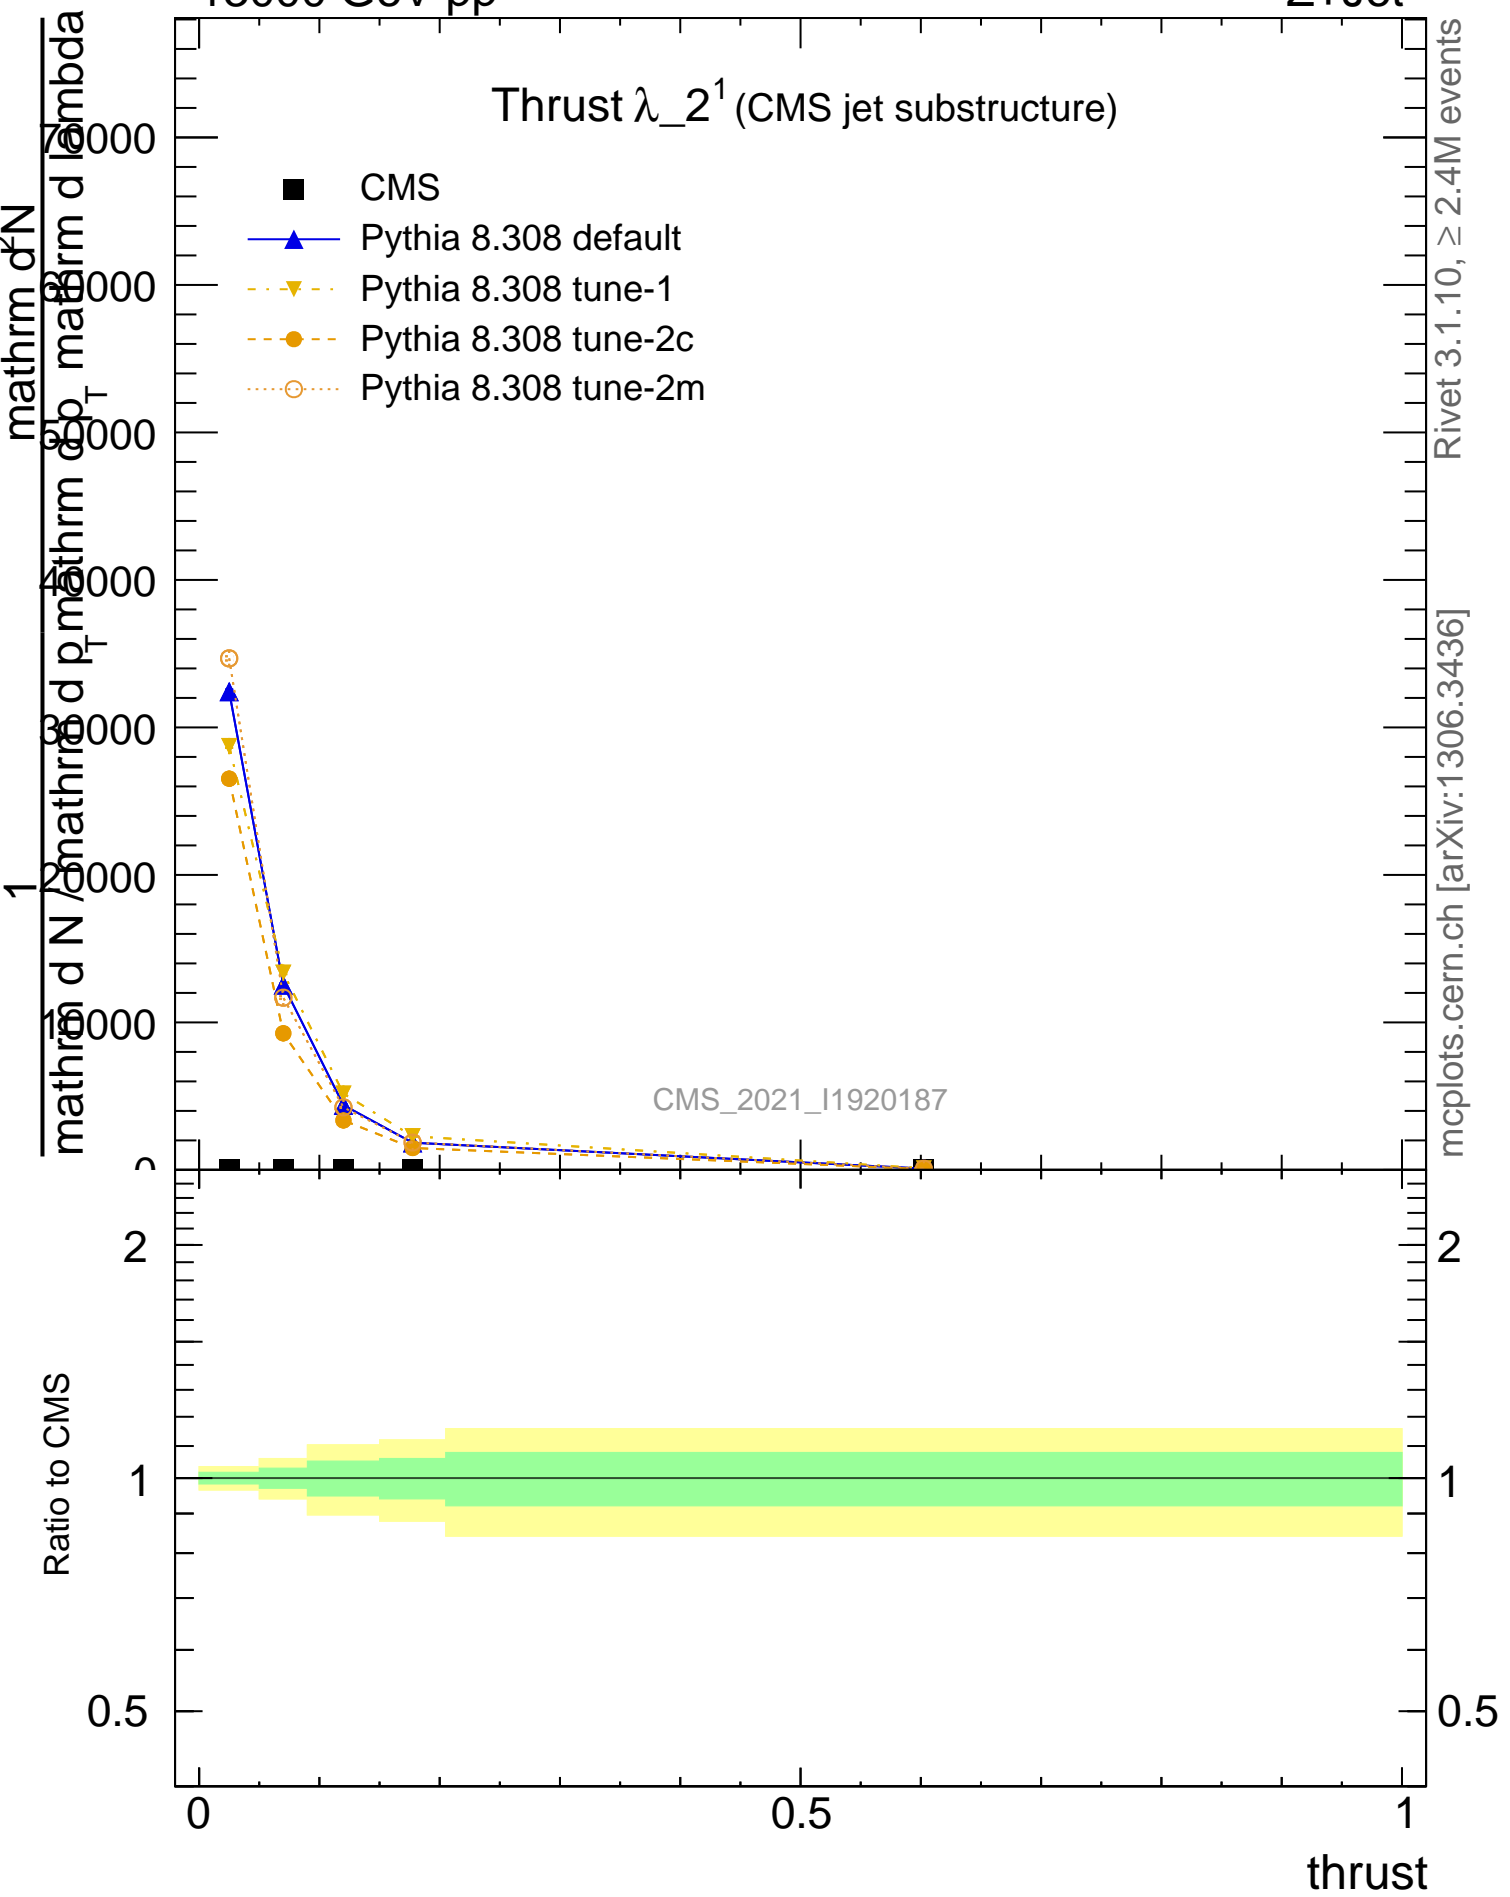

Thrust  $\lambda_{2^1}$  (CMS jet substructure)

- CMS
- ▲ Pythia 8.308 default
- ▼ Pythia 8.308 tune-1
- Pythia 8.308 tune-2c
- Pythia 8.308 tune-2m

CMS\_2021\_I1920187

mcplots.cern.ch [arXiv:1306.3436]

Rivet 3.1.10,  $\geq 2.4M$  events