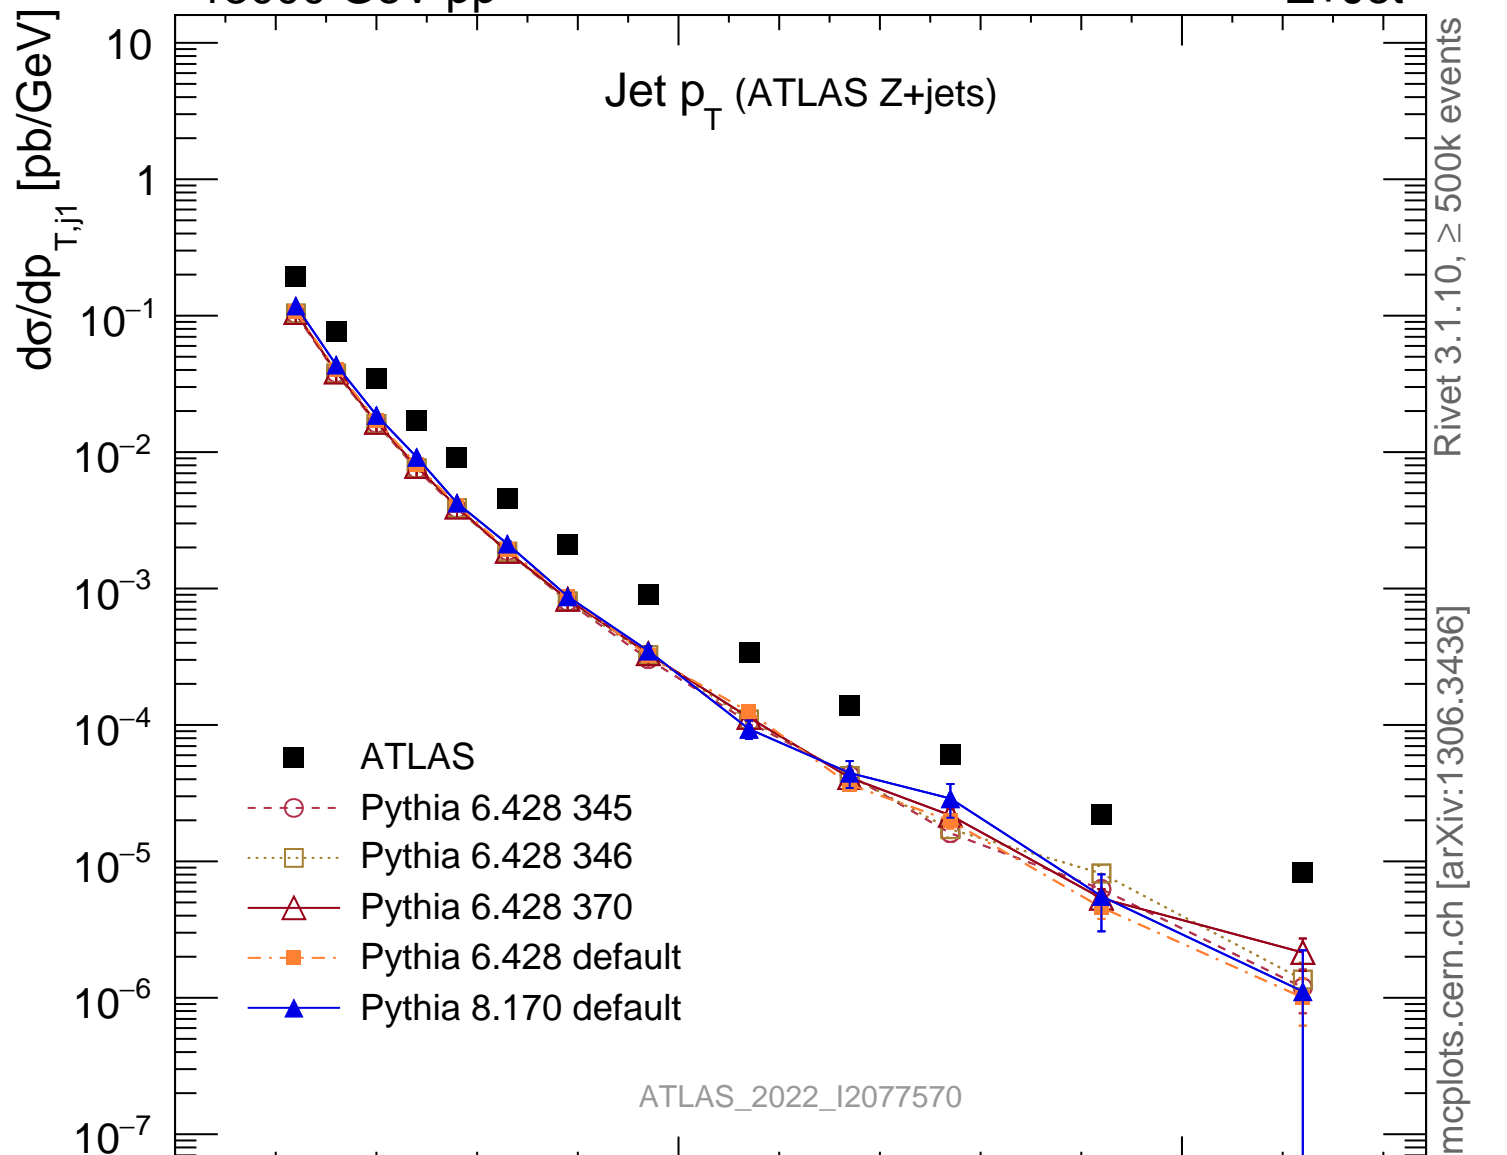

13000 GeV pp

Z+Jet

Jet  $p_T$  (ATLAS Z+jets)

Rivet 3.1.10, ≥ 500k events

mcplots.cern.ch [arXiv:1306.3436]