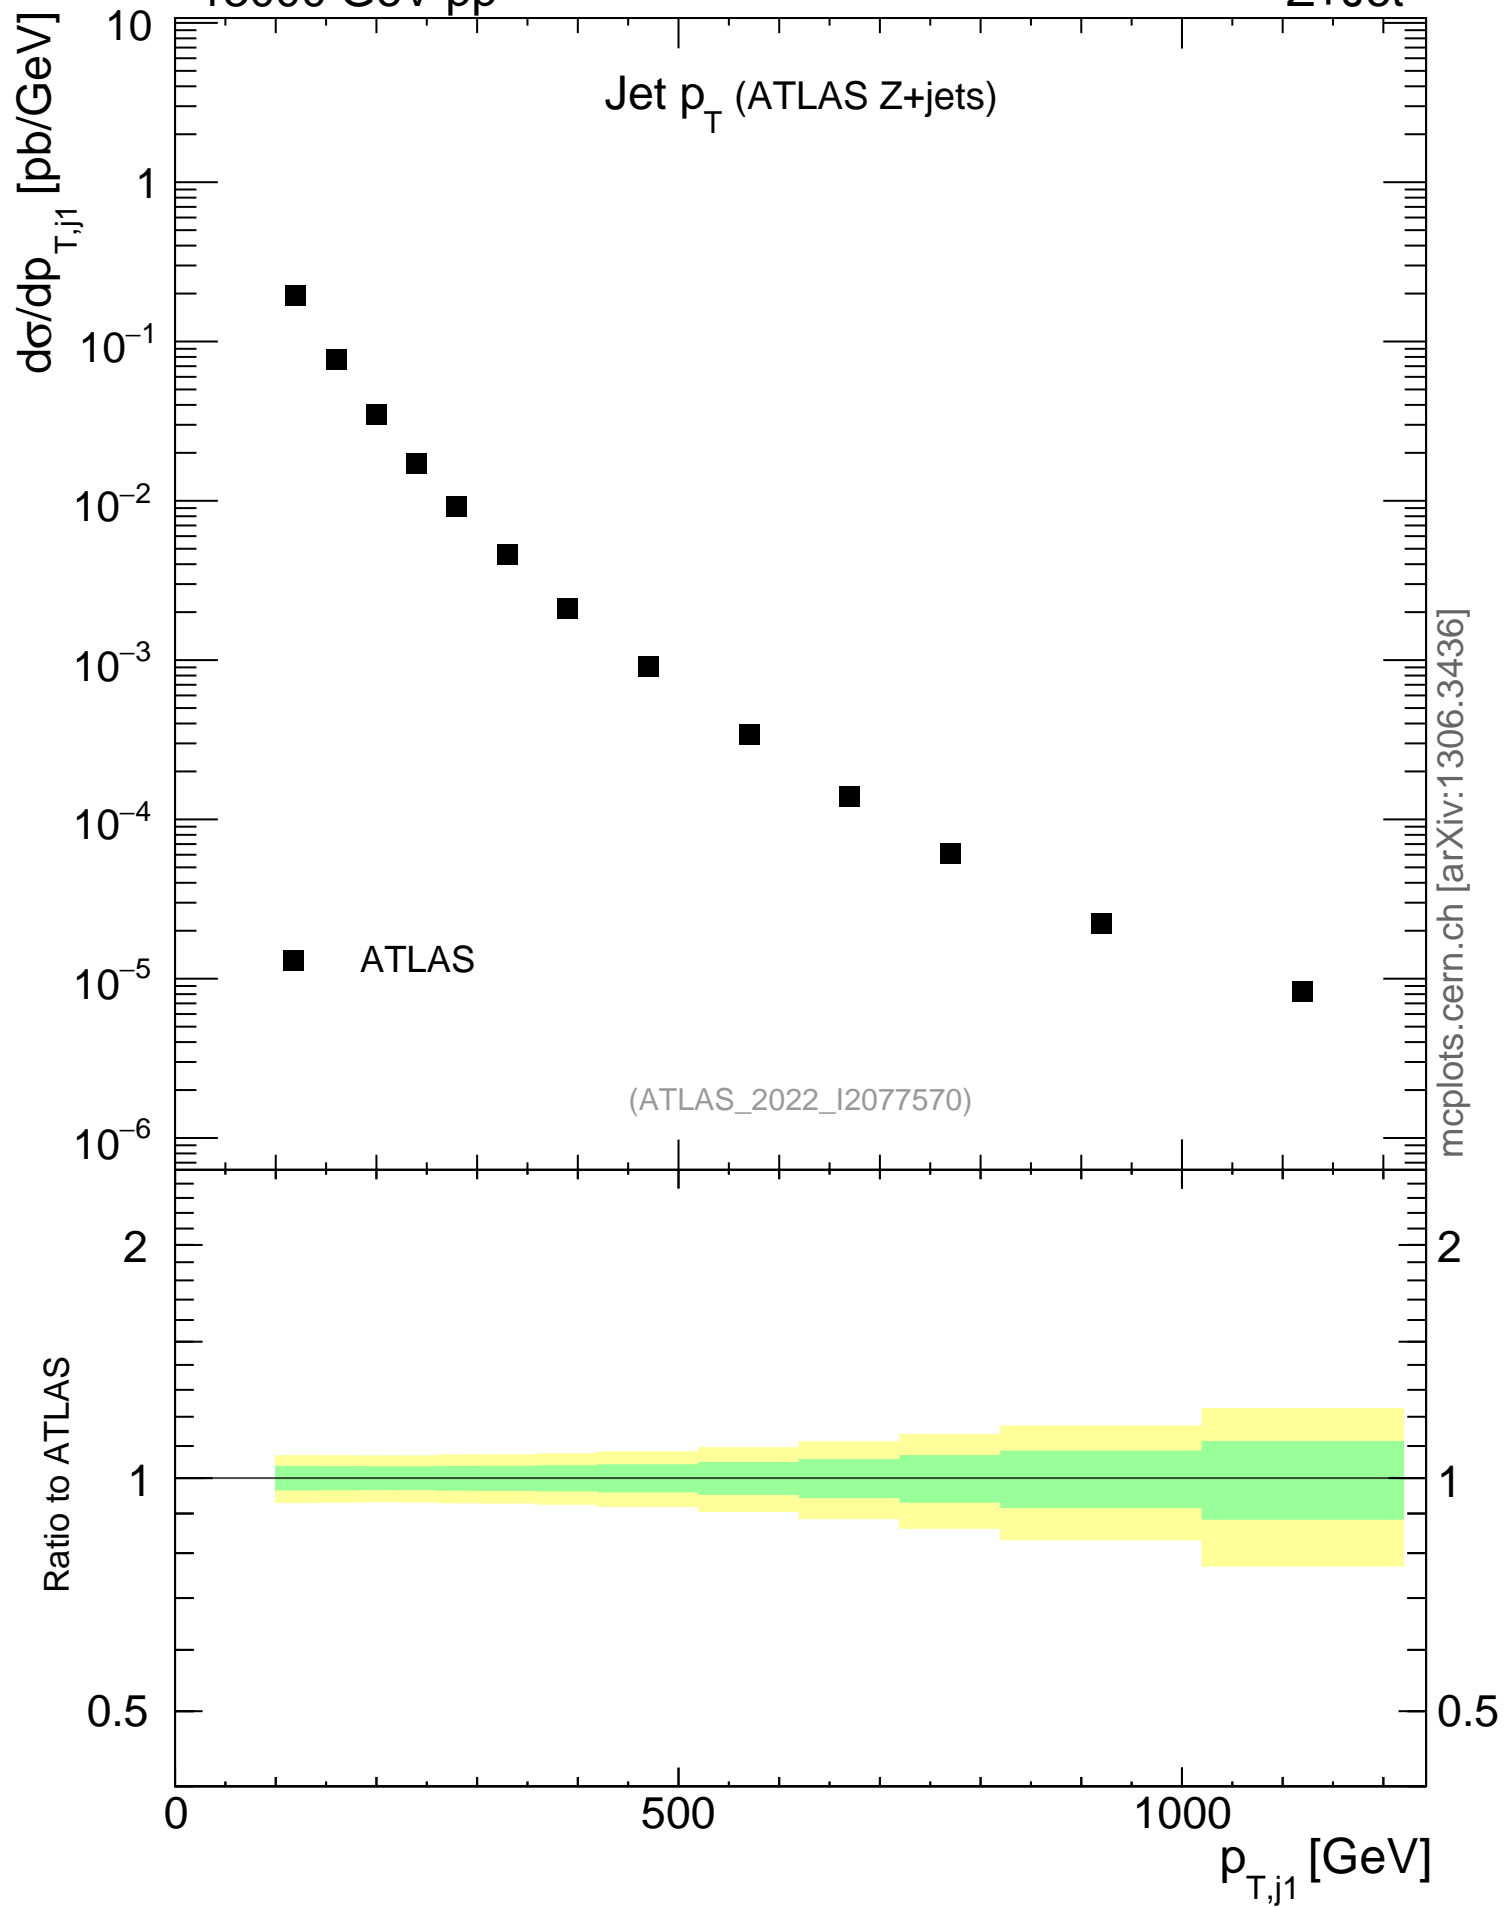

13000 GeV pp

Z+Jet

Jet  $p_T$  (ATLAS Z+jets)

mcplots.cern.ch [arXiv:1306.3436]