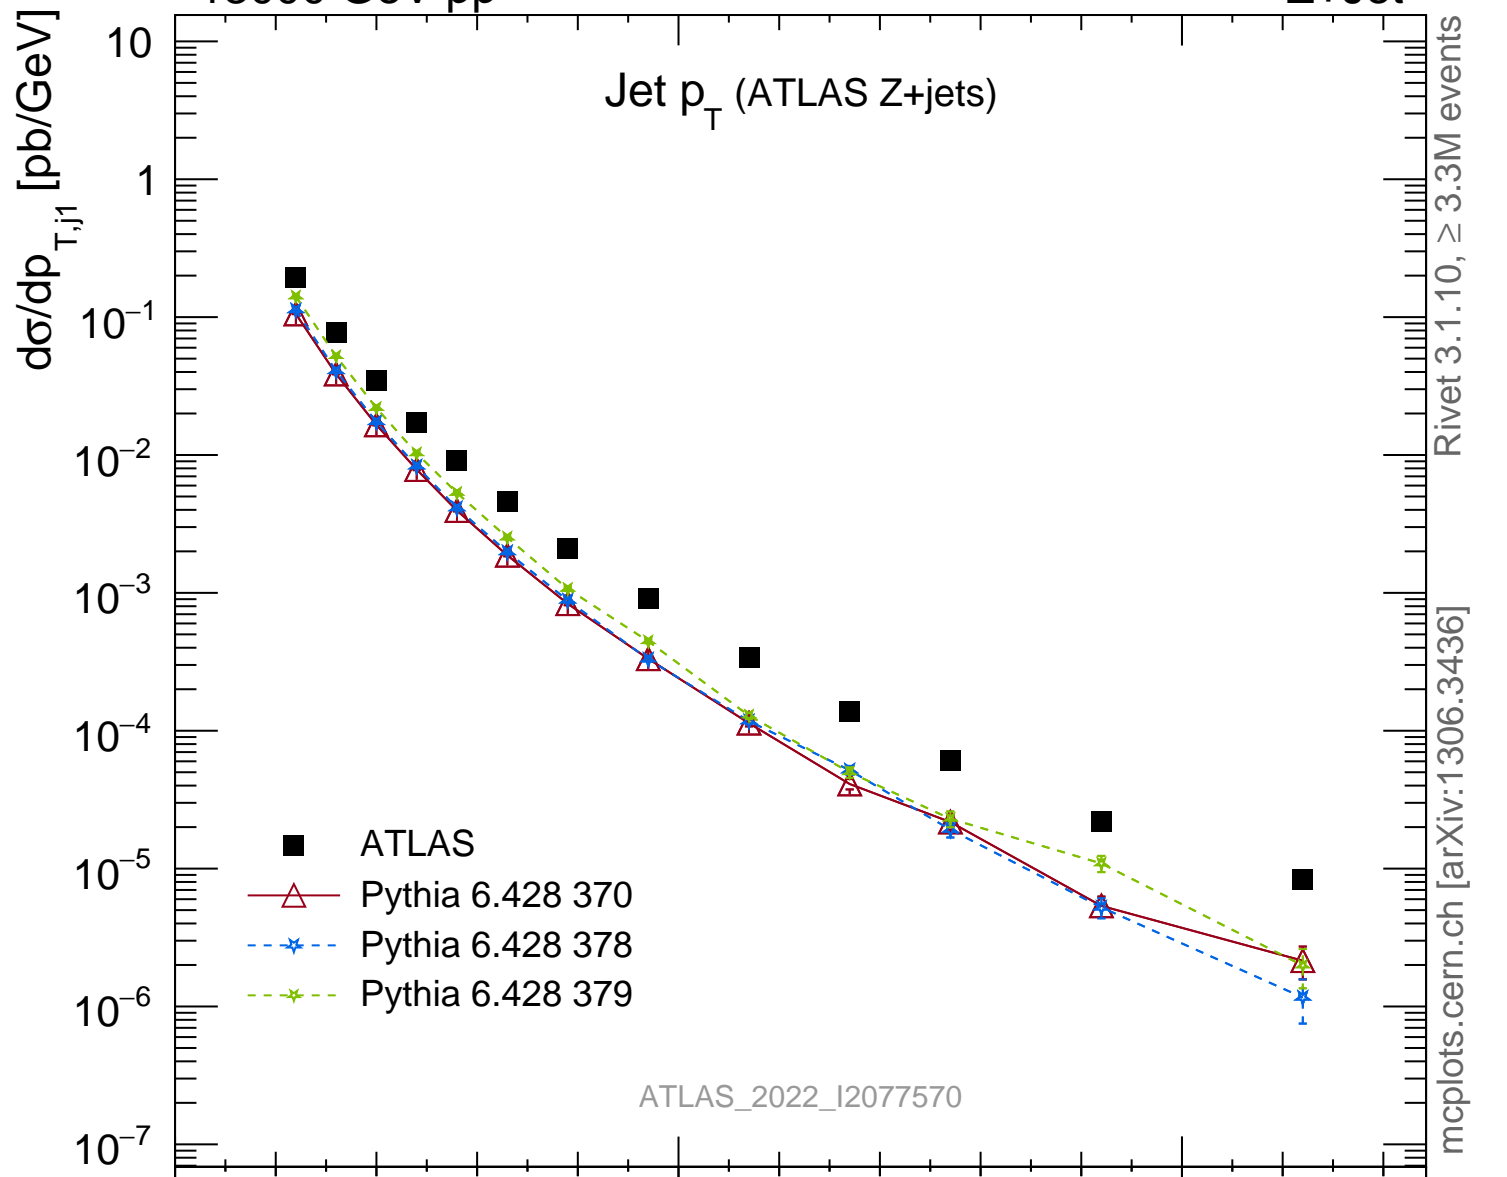

13000 GeV pp

Z+Jet

Jet p_T (ATLAS Z+jets)Rivet 3.1.10, $\geq 3.3M$ events

mcplots.cern.ch [arXiv:1306.3436]