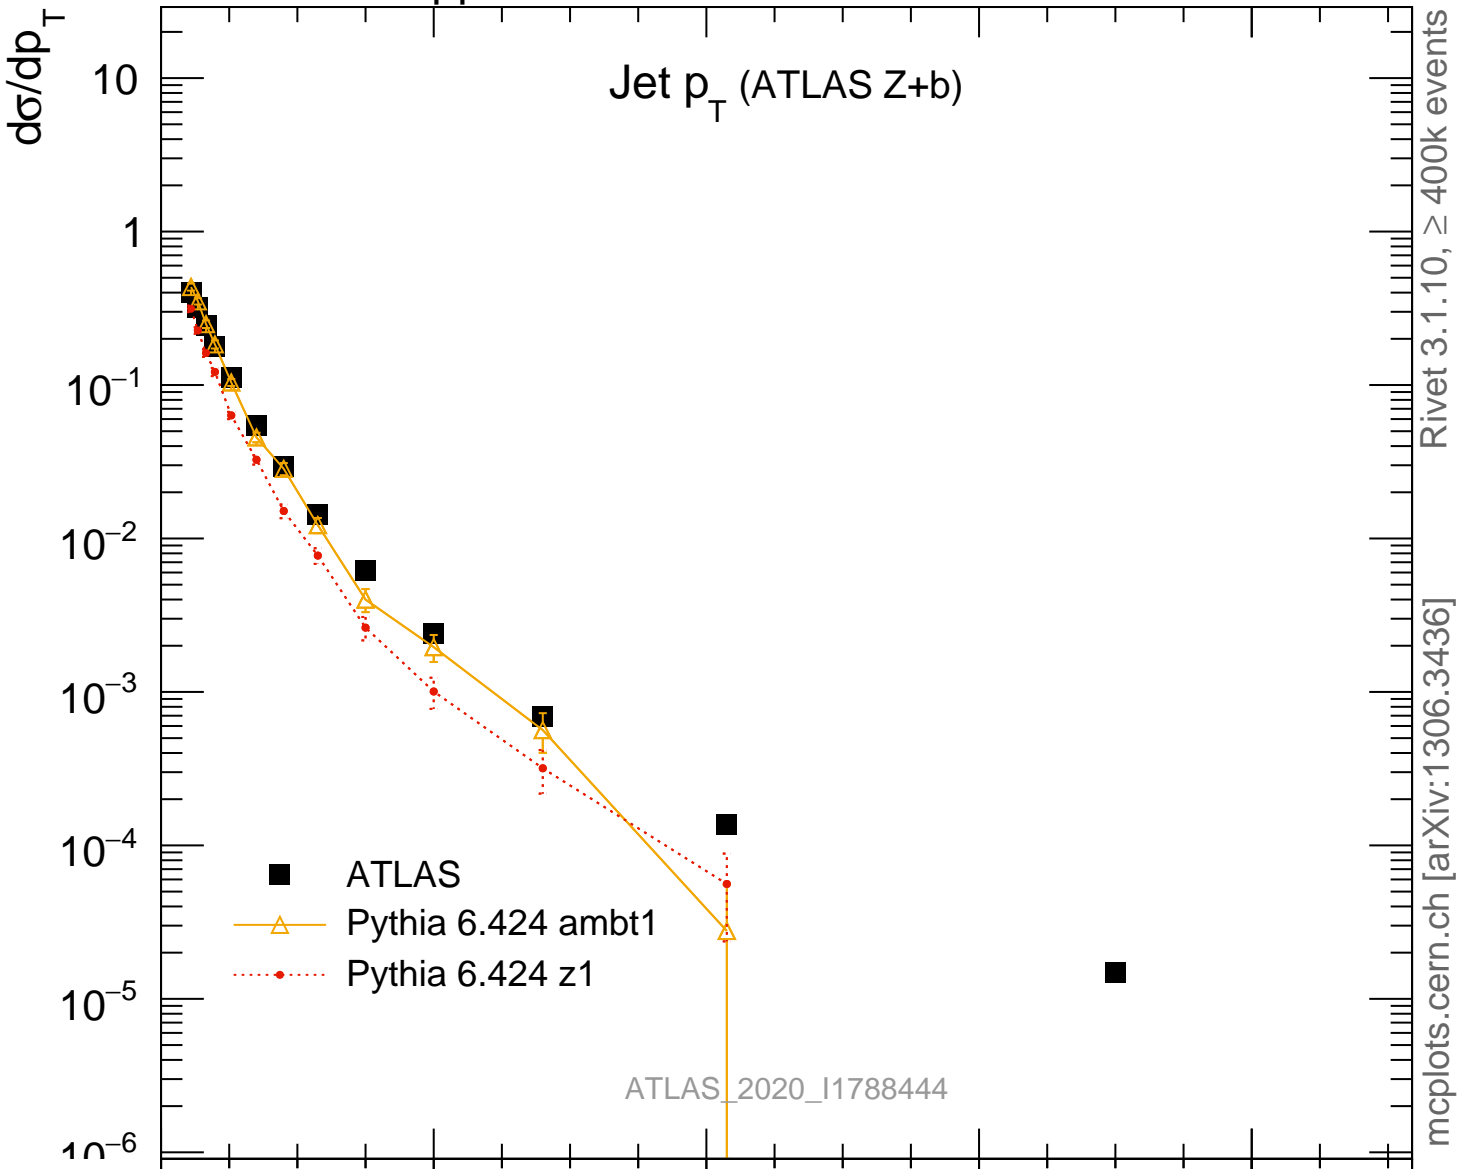

13000 GeV pp

Z+Jet

Rivet 3.1.10,  $\geq 400k$  events

mcplots.cern.ch [arXiv:1306.3436]

ATLAS\_2020\_I1788444