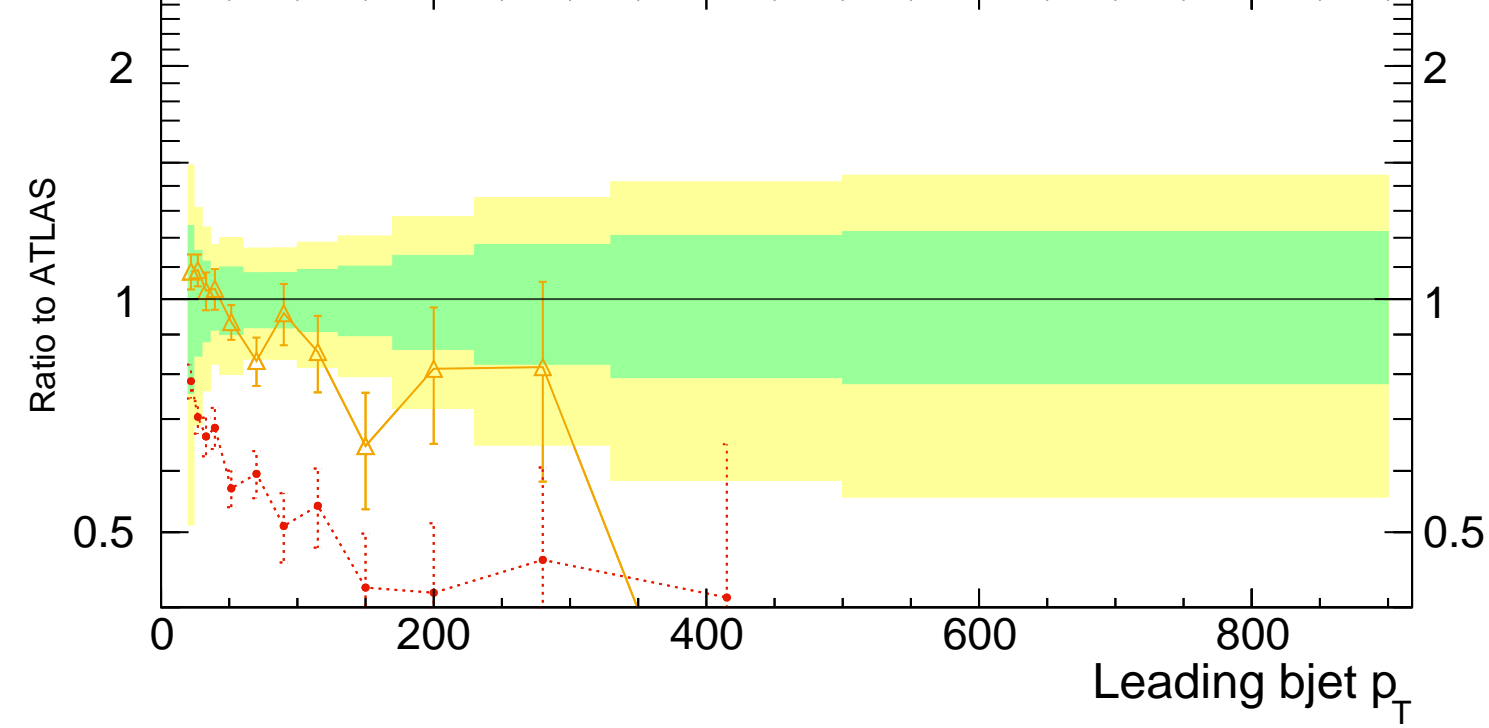

13000 GeV pp

Z+Jet

Rivet 3.1.10,  $\geq 400k$  events

mcplots.cern.ch [arXiv:1306.3436]

ATLAS\_2020\_I1788444