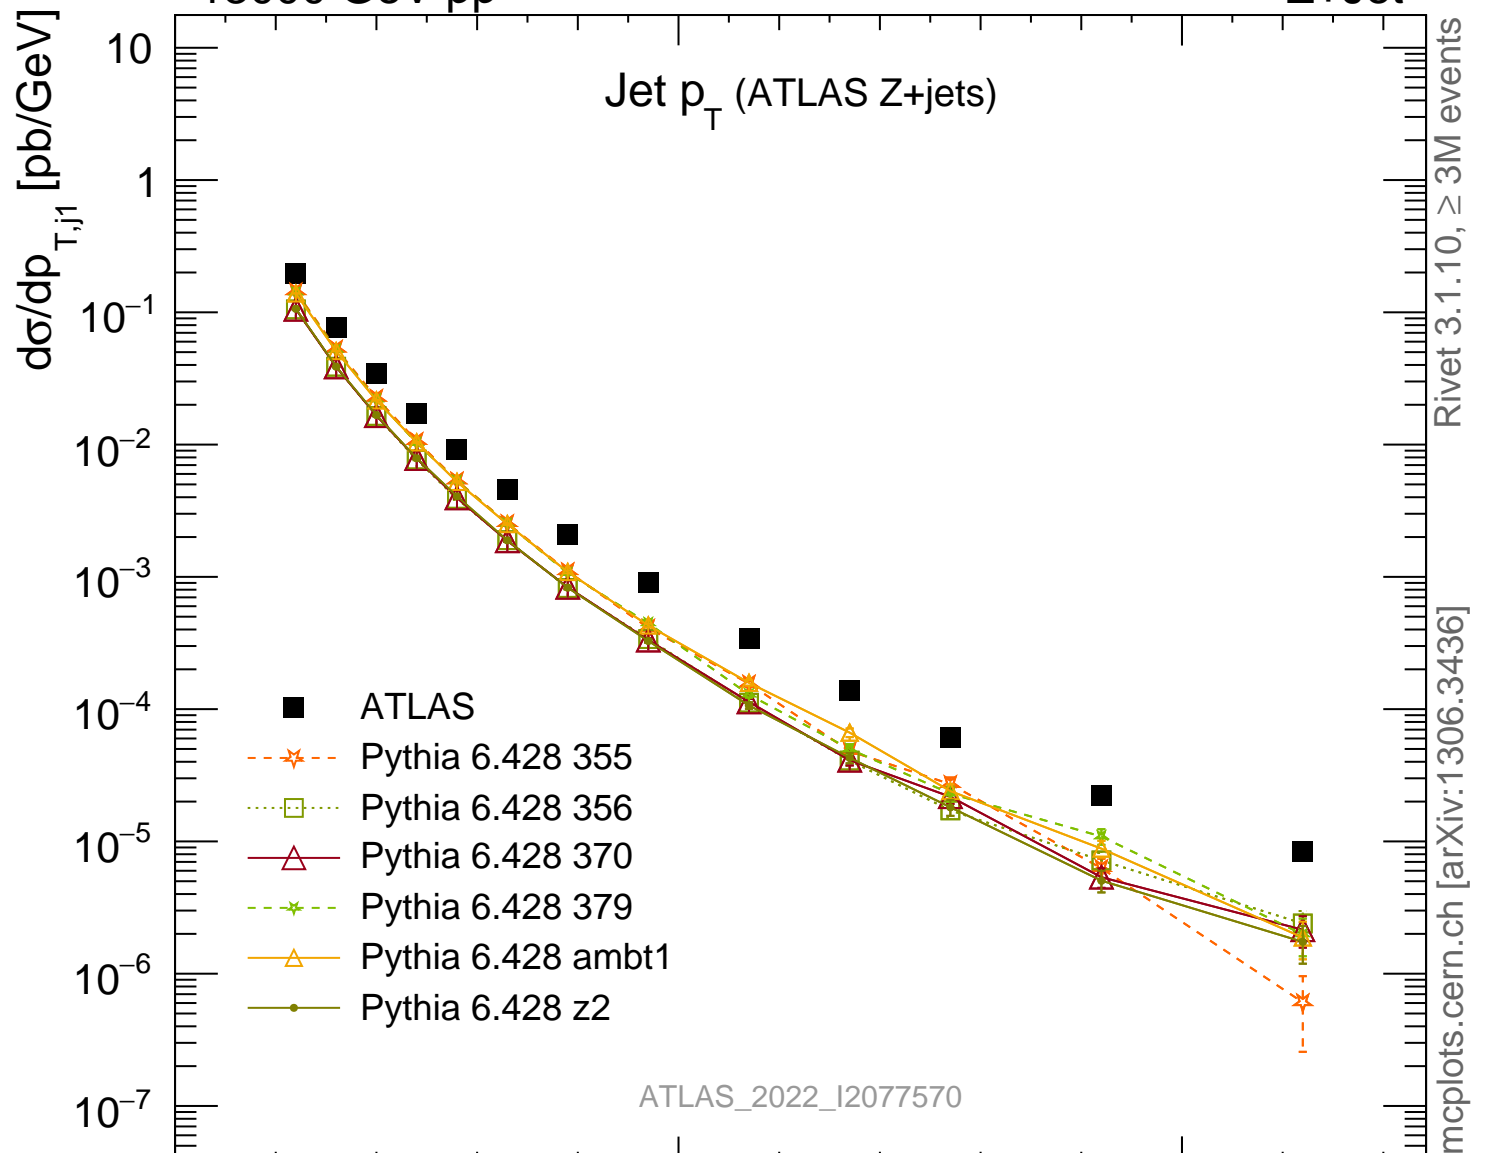

13000 GeV pp

Z+Jet

Jet  $p_{T,1}$  (ATLAS Z+jets)Rivet 3.1.10,  $\geq 3M$  events

mcplots.cern.ch [arXiv:1306.3436]