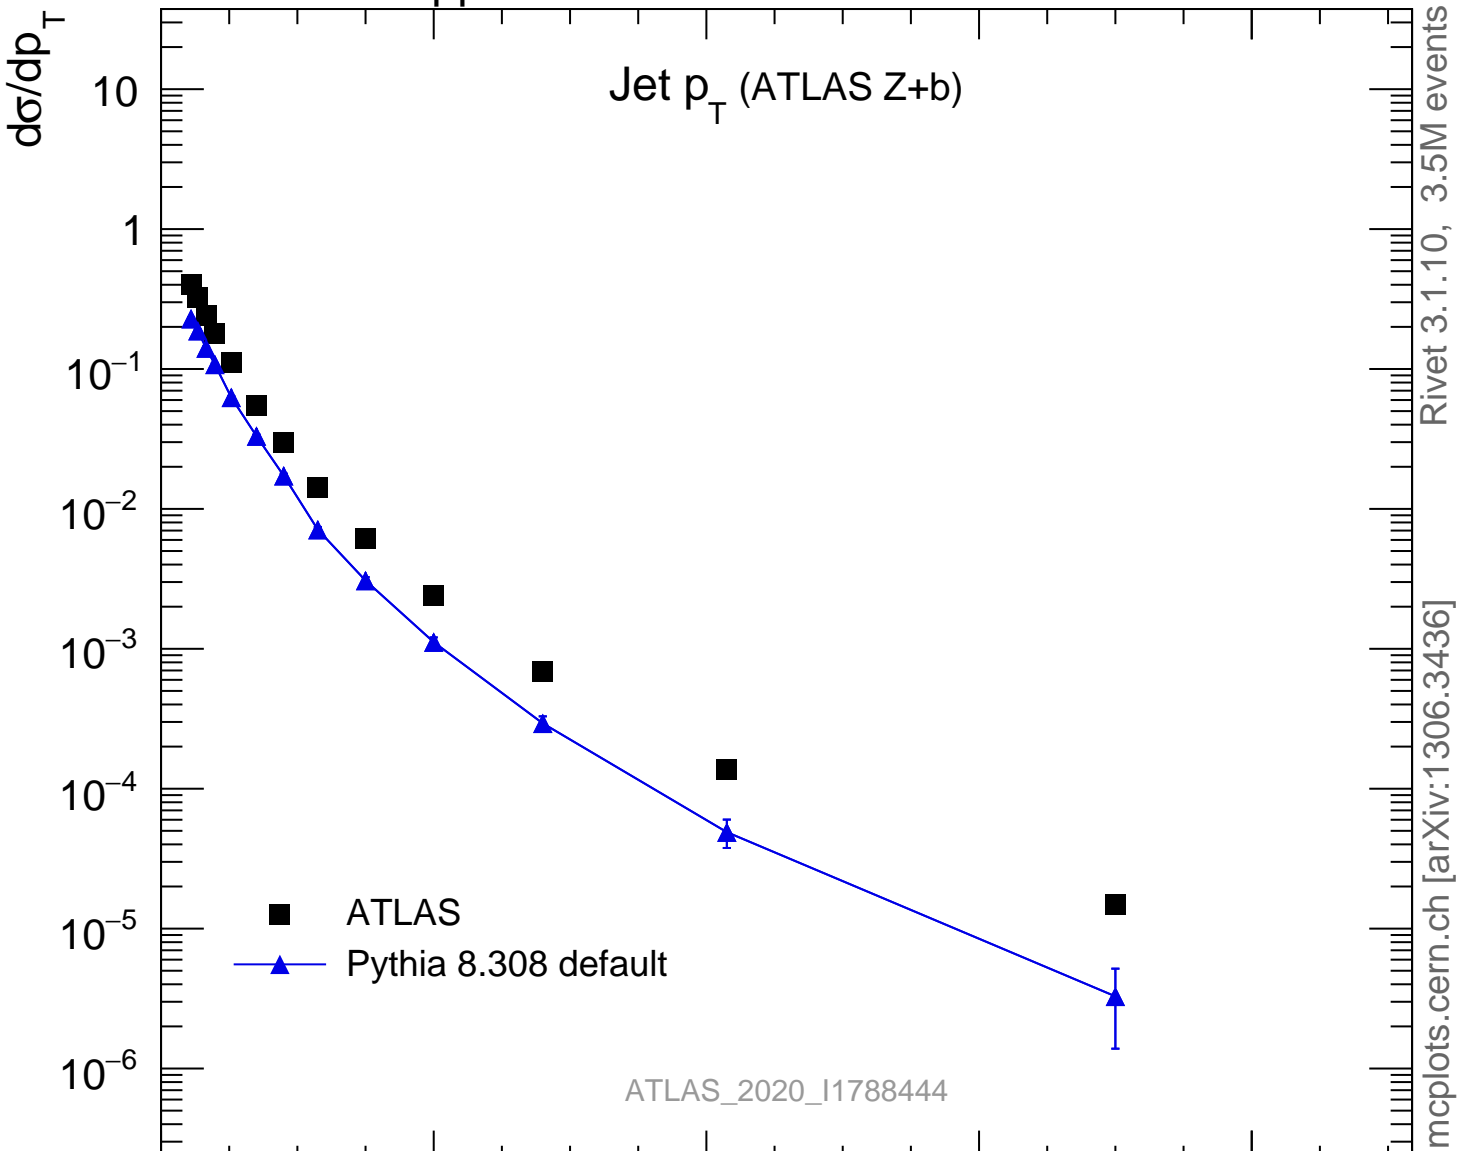

13000 GeV pp

Z+Jet

Rivet 3.1.10, 3.5M events
mcplots.cern.ch [arXiv:1306.3436]

ATLAS_2020_I1788444