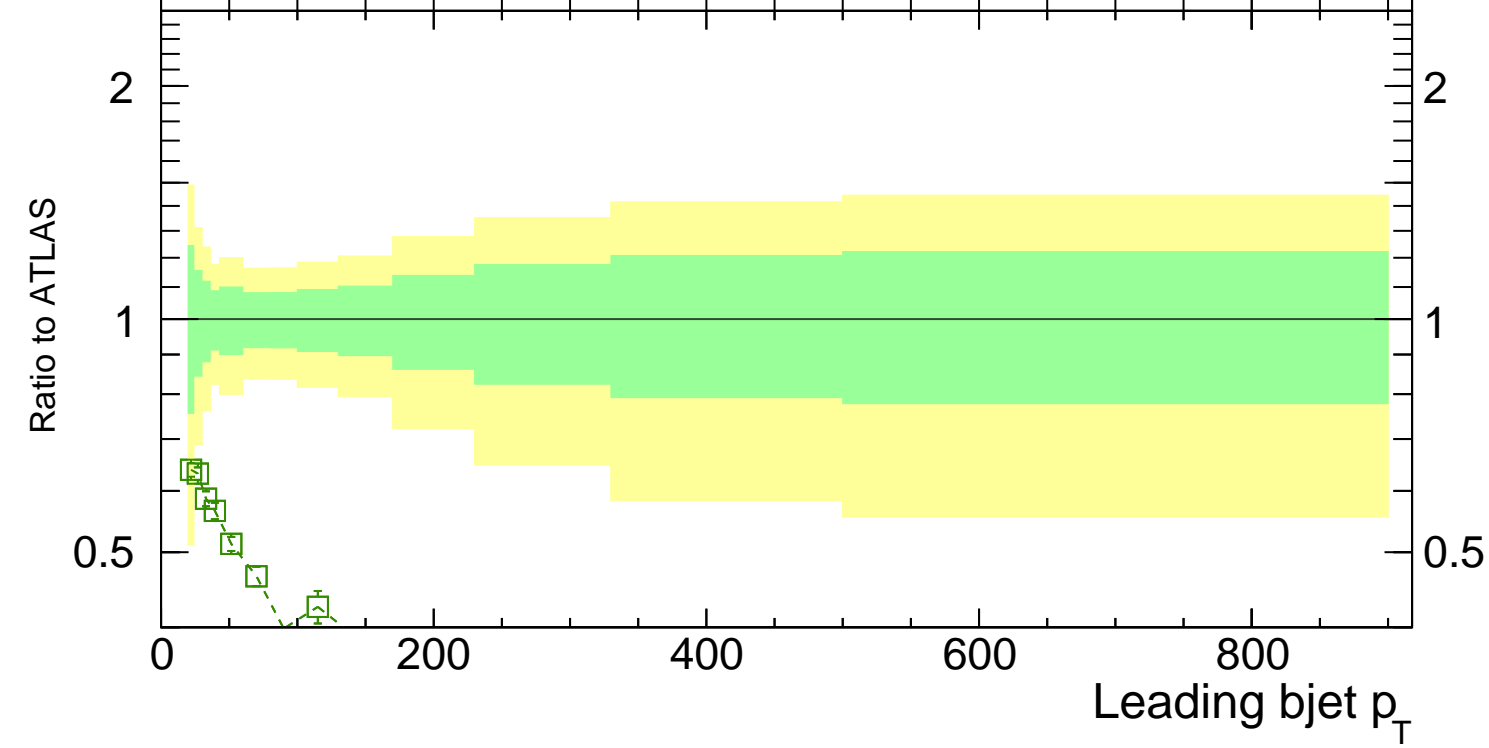

13000 GeV pp

Z+Jet

Rivet 3.1.10, 2.6M events
mcplots.cern.ch [arXiv:1306.3436]