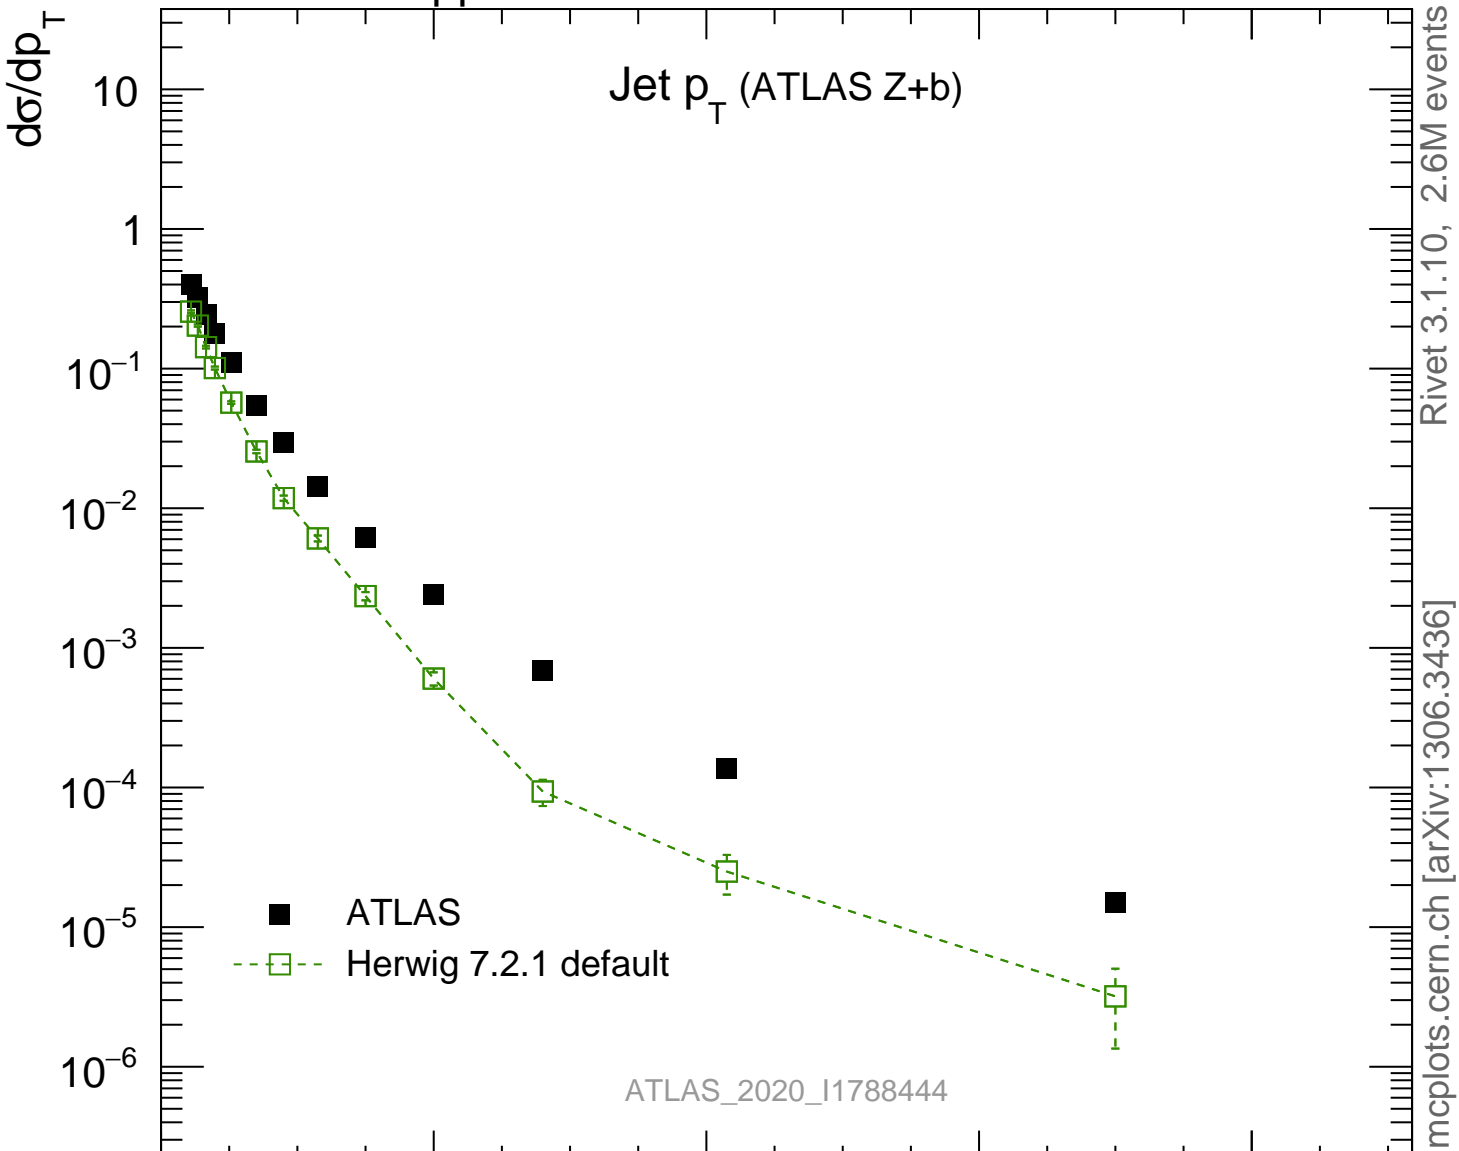

13000 GeV pp

Z+Jet

Rivet 3.1.10, 2.6M events
mcplots.cern.ch [arXiv:1306.3436]