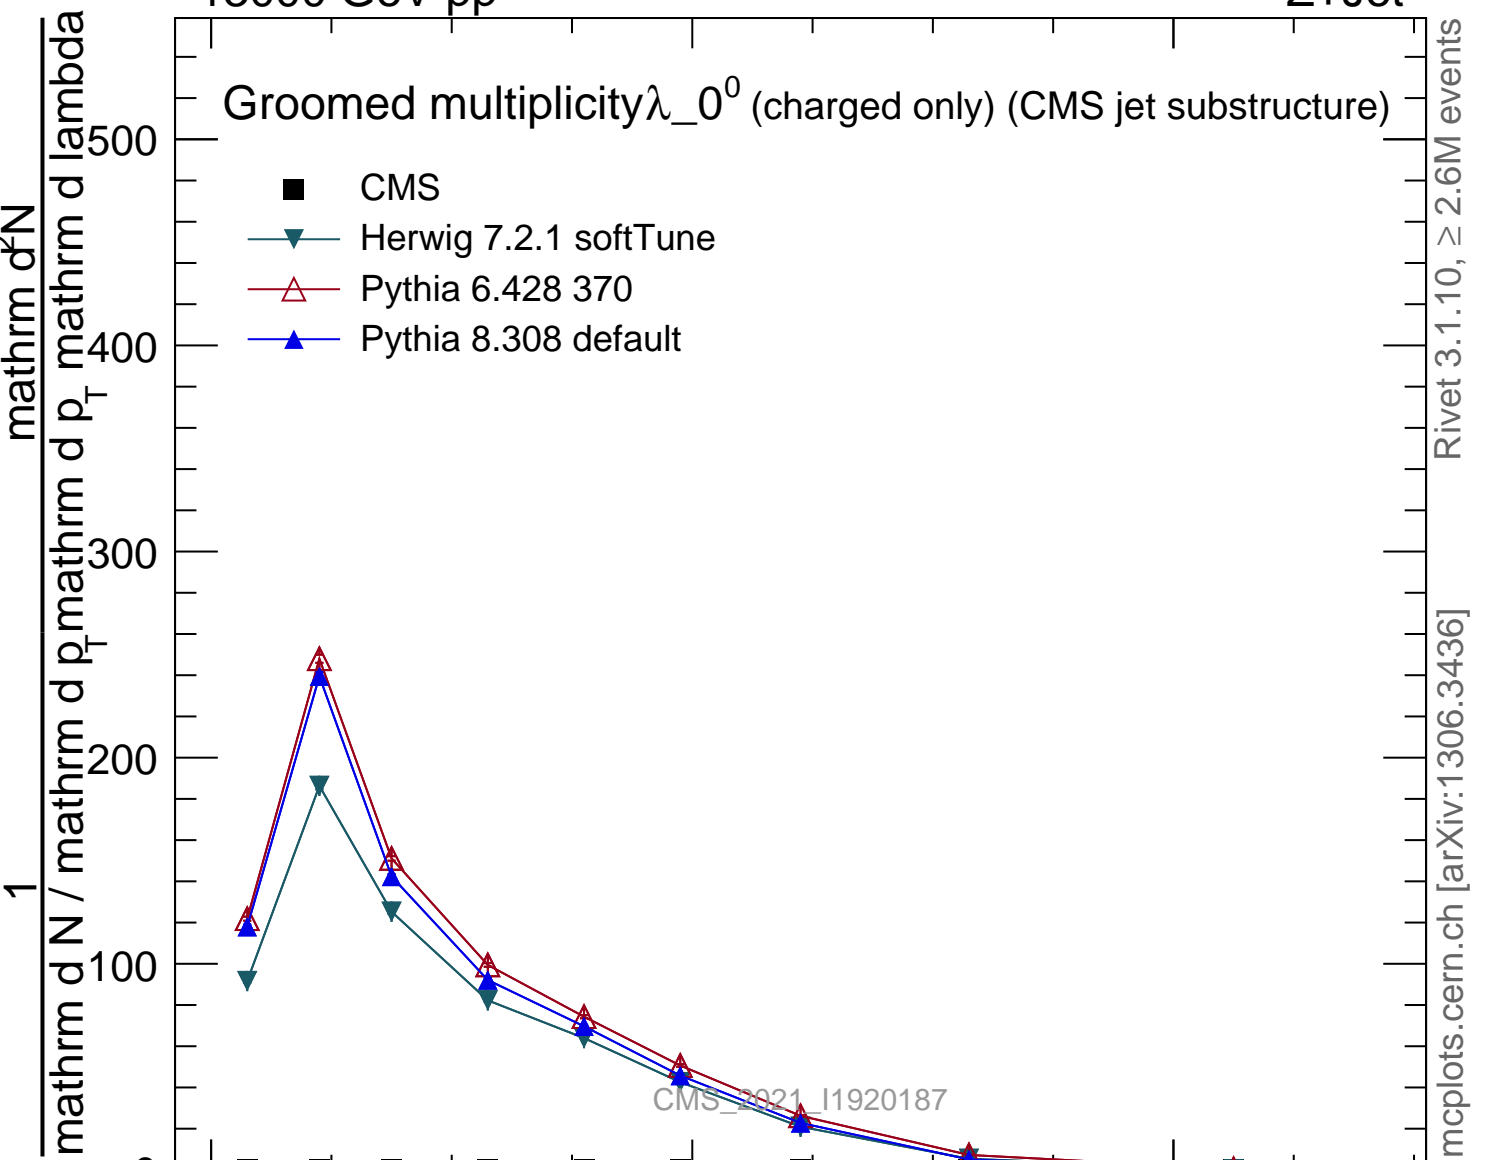

Groomed multiplicity  $\lambda_0^0$  (charged only) (CMS jet substructure)

- CMS
- ▼ Herwig 7.2.1 softTune
- △ Pythia 6.428 370
- ▲ Pythia 8.308 default

CMS\_2021\_11920187

mcplots.cern.ch [arXiv:1306.3436]