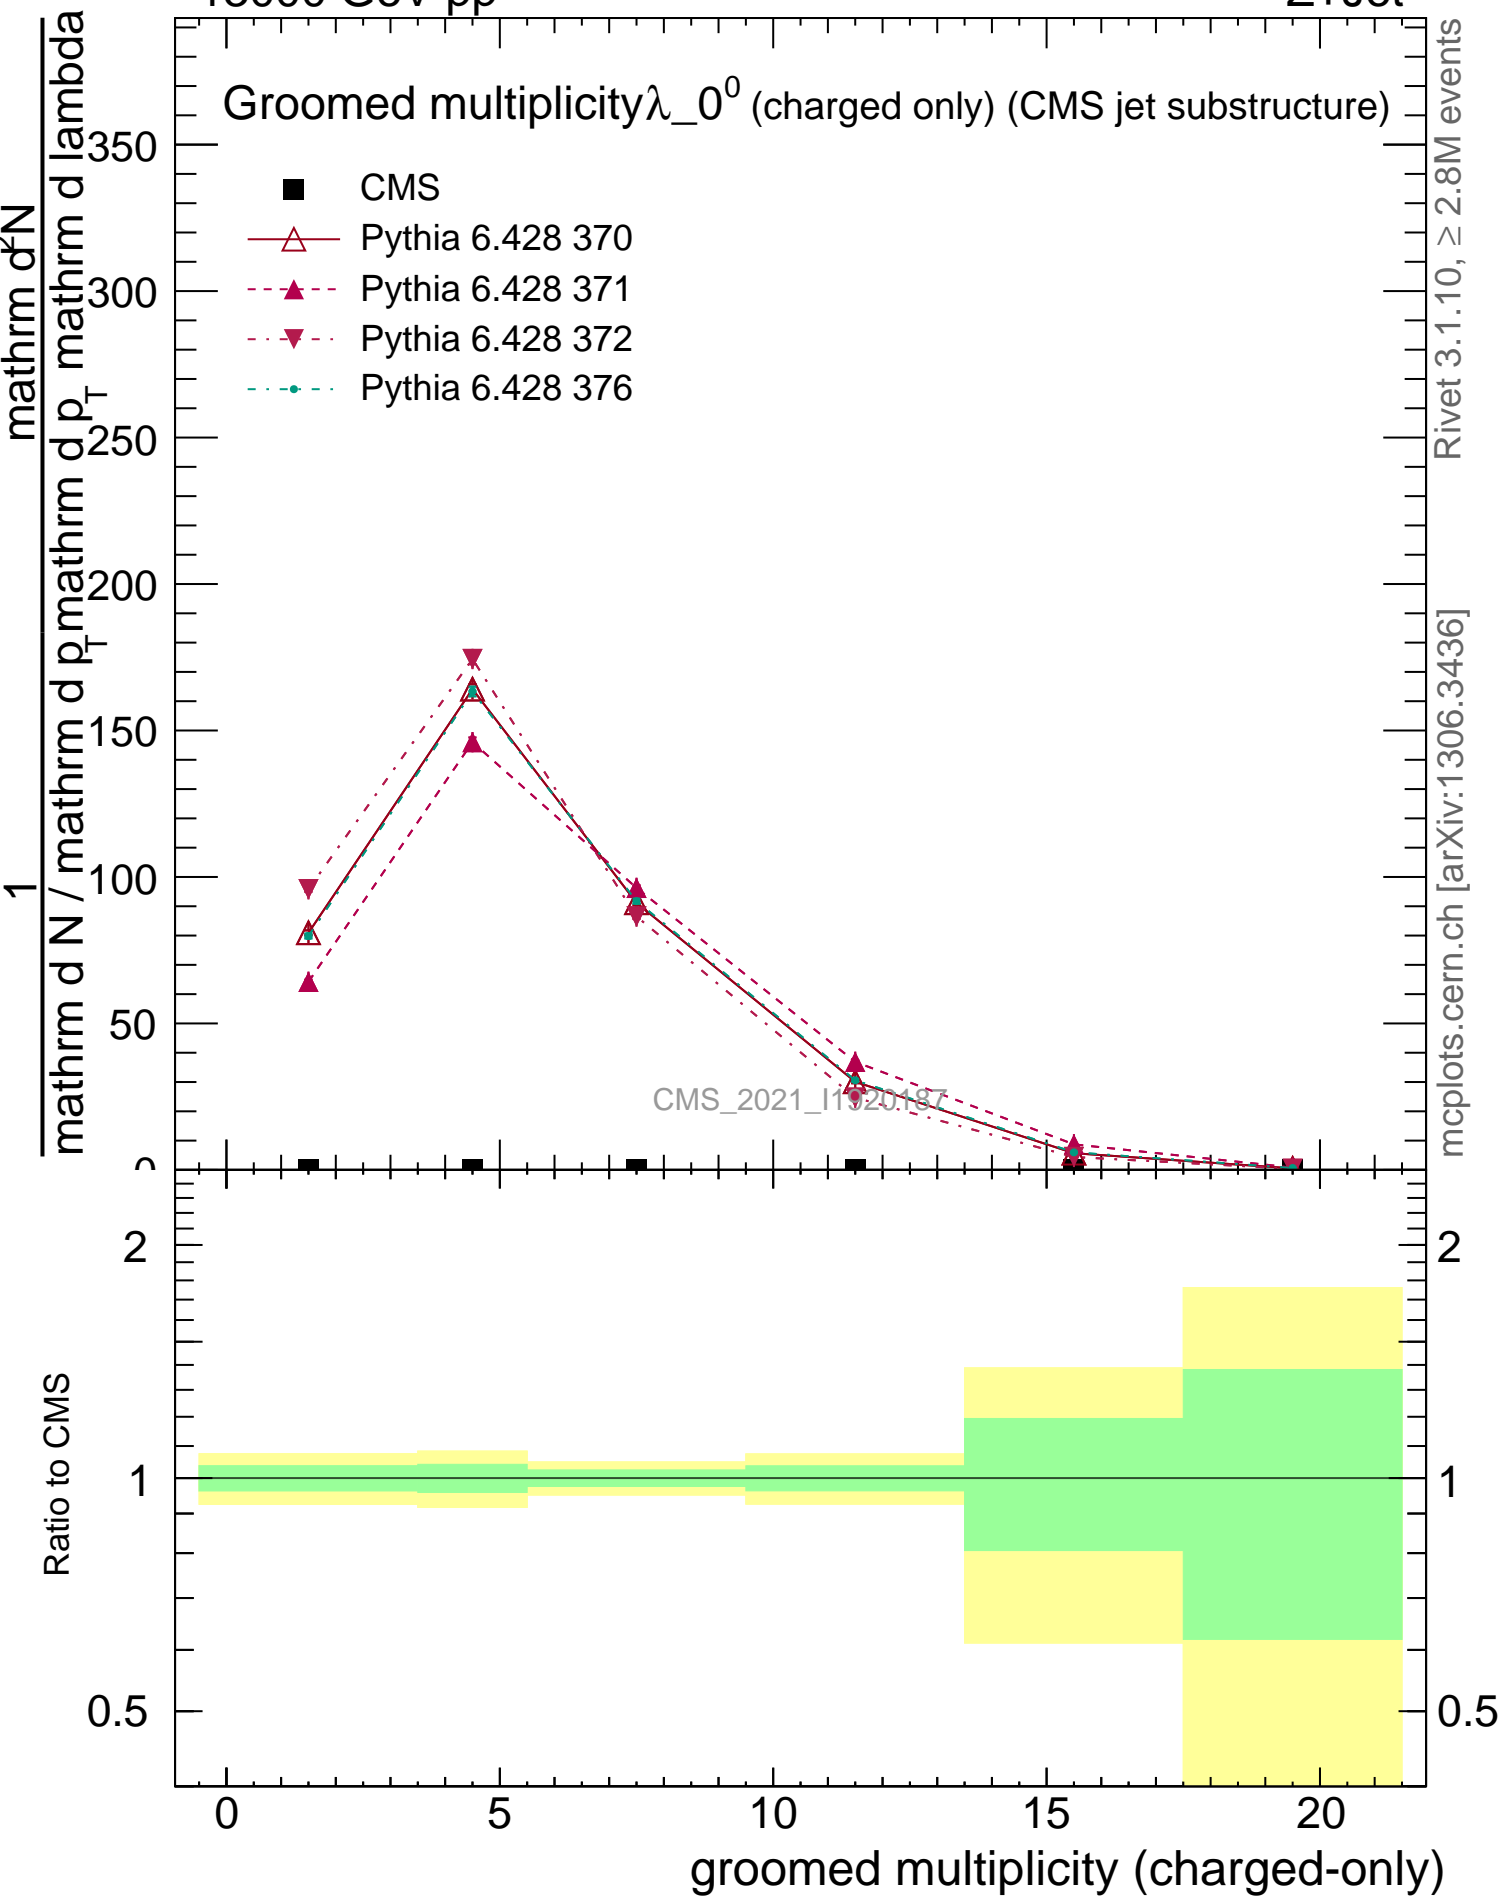

Groomed multiplicity  $\lambda_0^0$  (charged only) (CMS jet substructure)

- CMS
- △— Pythia 6.428 370
- -▲- - Pythia 6.428 371
- ·▼· - Pythia 6.428 372
- ·●· - Pythia 6.428 376

CMS\_2021\_I1920.187

mcplots.cern.ch [arXiv:1306.3436]

Rivet 3.1.10, ≥ 2.8M events